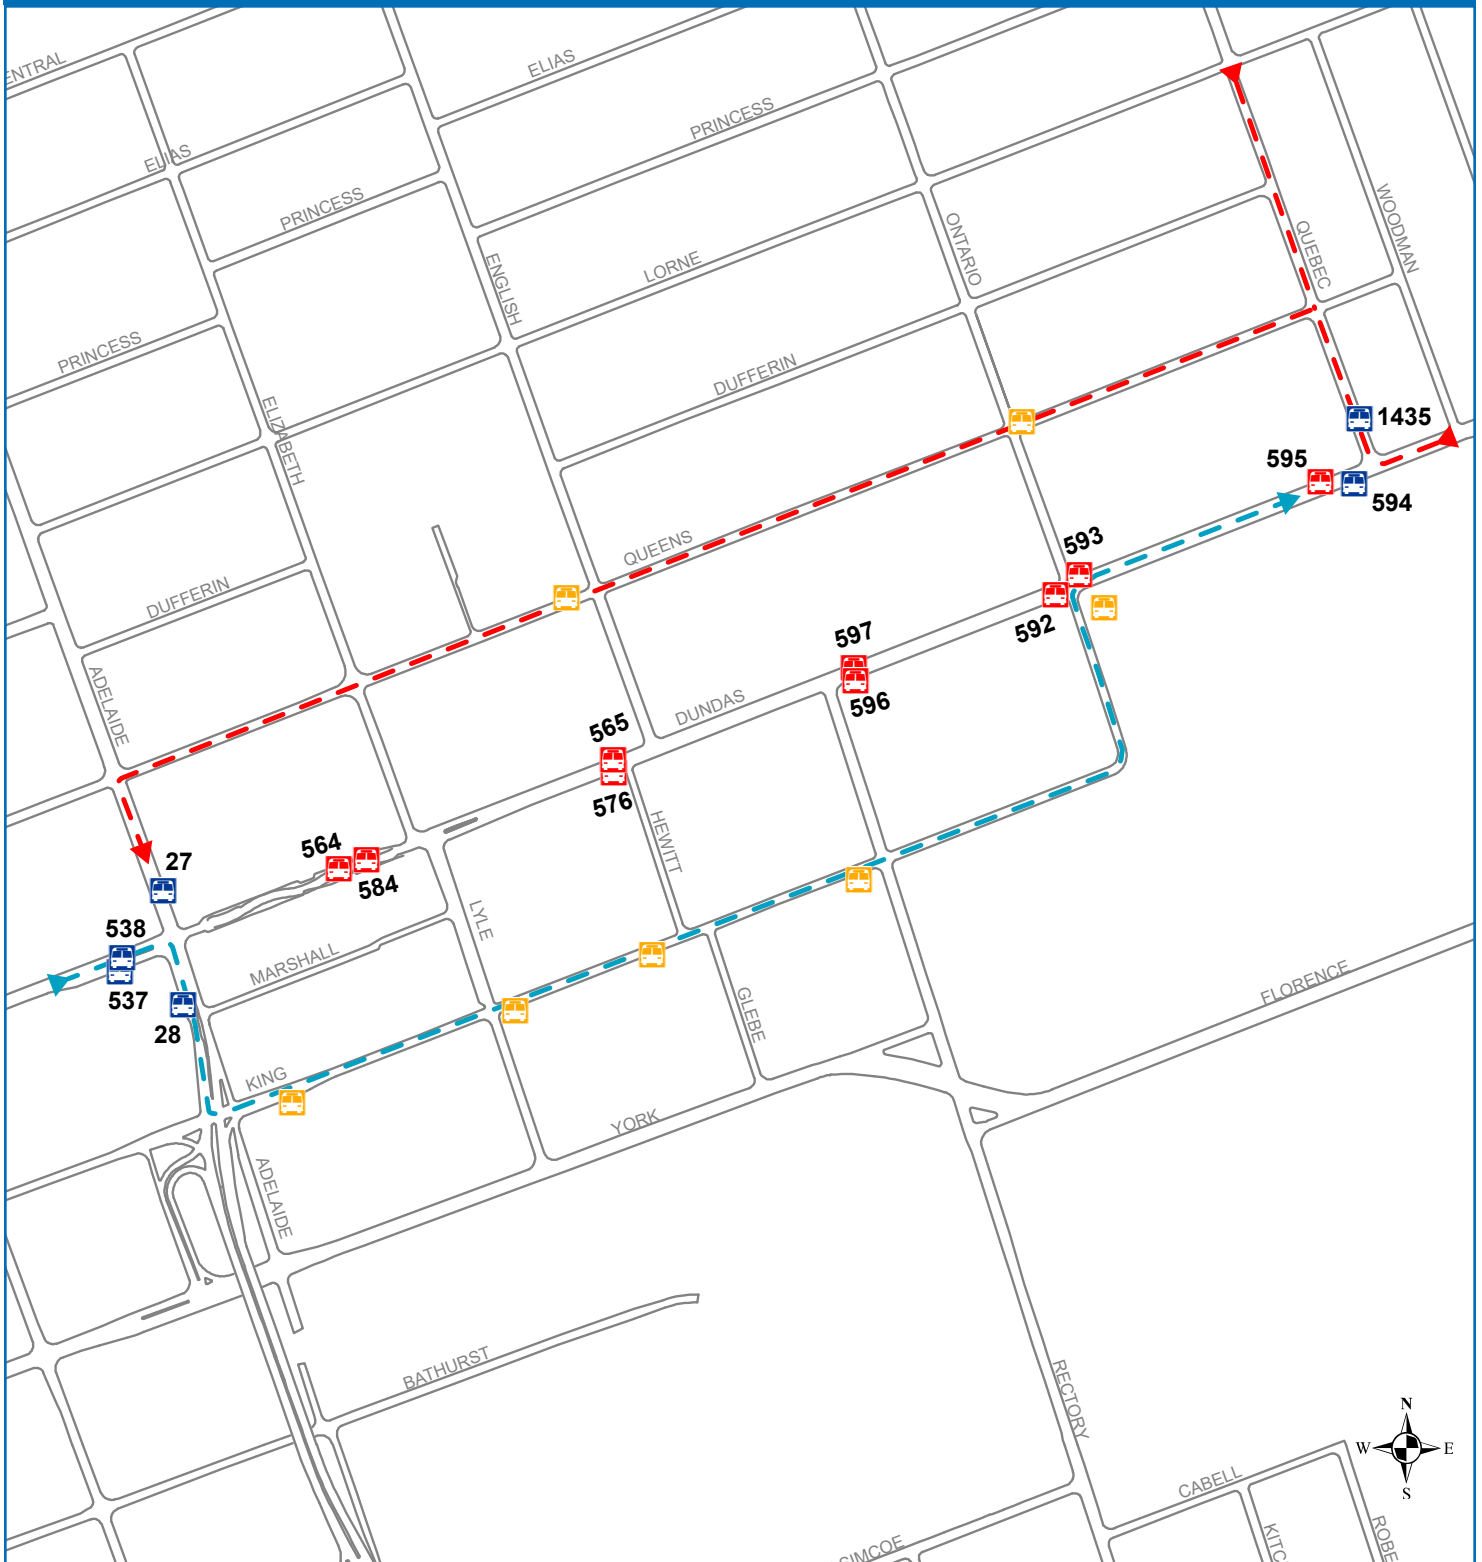

O.E.V. TEMP STOP LOCATIONS

LEGEND

-  Temporary Stops
-  Existing Stops
-  Eastbound Route Change
-  Closed Stops
-  Westbound Route Change

519-451-1347
www.londontransit.ca