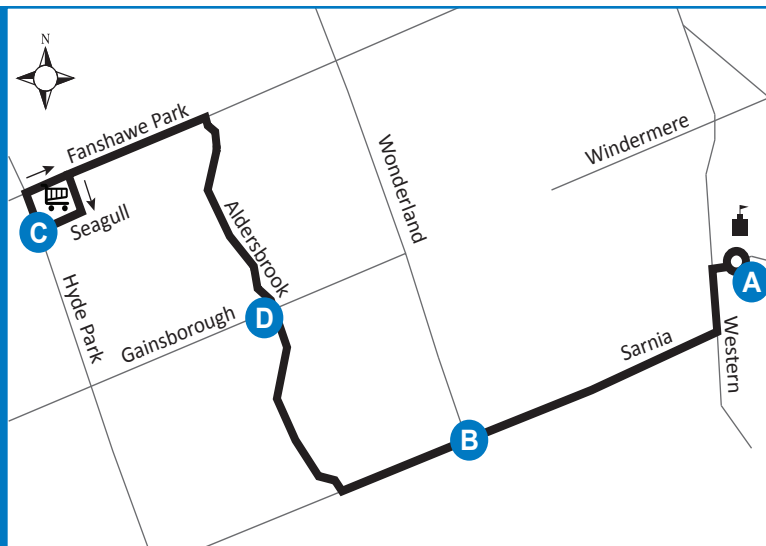

**ALUMNI HALL -
HYDE PARK POWER
CENTRE**

31

Map Legend

Effective: May 2nd, 2021

A	Timepoint		Shopping Centre		College/ University

519-451-1347
www.londontransit.ca

ROUTE 31 - MONDAY TO FRIDAY

WESTBOUND			EASTBOUND			
Alumni Hall	Wonderland at Sarnia	Seagull at Hyde Park	Seagull at Hyde Park	Aldersbrook at Brunswick	Wonderland at Sarnia	Alumni Hall
A	B	C	C	D	B	A
LVS		ARR	LVS			ARR
-	-	-	6:10	6:17	6:23	6:31
6:33	6:40	6:52	6:58	7:05	7:11	7:19
-	-	-	7:26	7:34	7:42	7:52
7:21	7:29	7:41	7:54	8:02	8:10	8:20
7:54	8:02	8:14	8:22	8:30	8:38	8:48
8:22	8:30	8:42	8:50	8:58	9:06	9:16
8:50	8:58	9:10	9:17	9:24	9:31	9:39
9:18	9:26	9:38	9:44	9:51	9:58	10:06
9:41	9:49	10:01	10:11	10:18	10:25	10:33
10:08	10:16	10:28	10:38	10:45	10:52	11:00
10:35	10:43	10:55	11:05	11:12	11:19	11:27
11:02	11:10	11:22	11:32	11:39	11:46	11:54
11:29	11:37	11:49	11:59	12:06	12:13	12:21
11:56	12:04	12:16	12:26	12:33	12:40	12:49
12:23	12:31	12:43	12:53	1:00	1:07	1:16
12:51	12:59	1:11	1:20	1:27	1:34	1:43
1:18	1:26	1:38	1:47	1:54	2:01	2:10
1:45	1:53	2:05	2:17	2:25	2:32	2:42
2:12	2:21	2:35	2:47	2:55	3:02	3:12
2:44	2:53	3:07	3:17	3:25	3:32	3:42
3:14	3:23	3:37	3:47	3:55	4:02	4:12
3:44	3:53	4:07	4:17	4:25	4:31	4:41
4:14	4:25	4:38	4:47	4:55	5:01	5:11
4:44	4:55	5:08	5:17	5:25	5:31	5:41
5:14	5:25	5:38	5:47	5:55	6:01	6:11
5:43	5:54	6:07	6:31	6:38	6:43	6:51
6:13	6:21	6:34*	To Garage			
6:53	7:01	7:14	7:37	7:44	7:49	7:57
7:59	8:07	8:20	8:32	8:39	8:44	8:52
8:54	9:02	9:15	9:20	9:26	9:30	9:37
9:39	9:46	9:59	10:08	10:14	10:18	10:25
10:27	10:34	10:47	10:48	10:54	10:58	11:05*

LEGEND

*	Bus into Garage	+	Route Change

use realtime.londontransit.ca for up-to-date arrivals