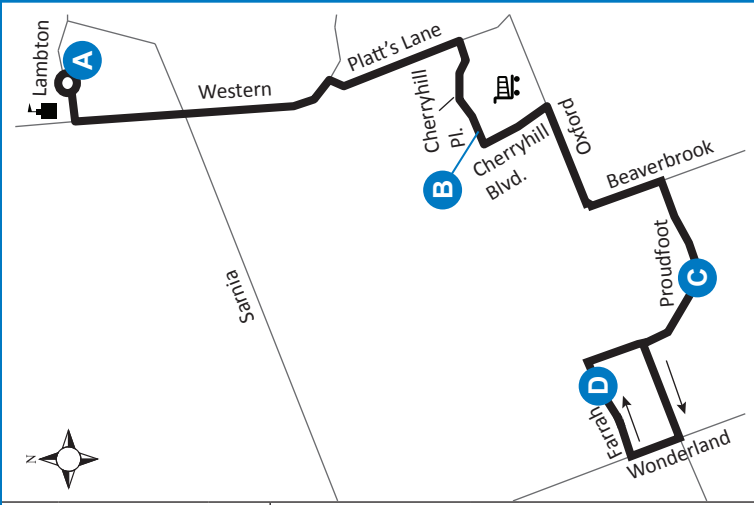

33 ALUMNI HALL - PROUDFOOT

Map Legend

A	Timepoint	→	Route Direction		Shopping Centre
	University		Service Notes		

Effective: May 2nd, 2021

519-451-1347
www.londontransit.ca

ROUTE 33 - MONDAY TO FRIDAY

WESTBOUND			EASTBOUND			
Alumni Hall	Proudfoot at Forest Hills	Farrah at Proudfoot	Farrah at Proudfoot	Proudfoot at Forest Hills	Cherryhill at Cherryhill Pl.	Alumni Hall
A	C	D	D	C	B	A
LVS		ARR	LVS			ARR
-	-	7:00	7:01	7:03	7:08	7:16
7:16	7:28	7:33	7:36	7:38	7:43	7:51
7:51	8:03	8:08	8:11	8:13	8:18	8:26
8:26	8:38	8:43	8:46	8:48	8:52	9:00
9:00	9:11	9:16	9:20	9:22	9:26	9:34
9:34	9:45	9:50	9:55	9:57	10:01	10:09
10:09	10:20	10:25	10:30	10:32	10:36	10:44
10:44	10:55	11:00	11:05	11:07	11:11	11:19
11:19	11:30	11:35	11:40	11:42	11:46	11:54
11:54	12:05	12:10	12:15	12:17	12:21	12:29
12:29	12:41	12:46	12:51	12:53	12:57	1:05
1:05	1:17	1:22	1:26	1:28	1:32	1:40
1:40	1:52	1:57	2:01	2:03	2:08	2:16
2:16	2:30	2:37	2:42	2:44	2:49	2:57
2:57	3:11	3:18	3:22	3:24	3:29	3:37
3:37	3:51	3:58	4:02	4:04	4:09	4:18
4:18	4:33	4:38	4:41	4:43	4:48	4:57
4:57	5:12	5:17	5:21	5:23	5:28	5:37
5:37	5:52	5:57	6:01	6:03	6:07	6:14
6:14	6:26	6:30	6:35	6:37	6:41	6:48
6:48	7:00	7:04	7:10	7:12	7:16	7:23
7:23	7:35	7:39	7:45	7:47	7:51	7:58
7:58	8:10	8:14	8:20	8:22	8:26	8:33
8:33	8:45	8:49	8:55	8:57	9:01	9:07
9:07	9:18	9:22	9:29	9:31	9:35	9:41
9:41	9:52	9:56	10:04	10:06	10:10	10:16
10:16	10:27	10:31	10:39*	To Garage		

LEGEND

*	Bus into Garage
0:00	Bus goes into service 4 mins earlier at Proudfoot at Oxford

use realtime.londontransit.ca for up-to-date arrivals