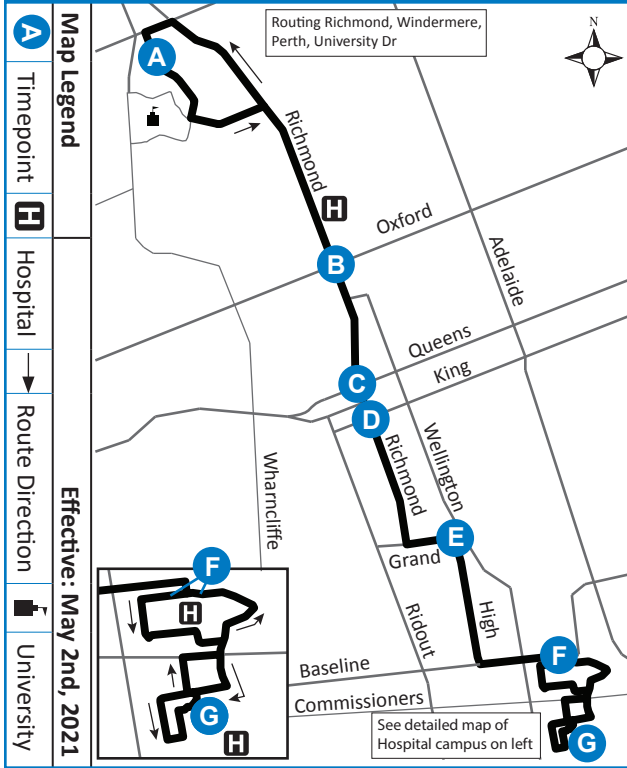

6

UNIVERSITY HOSPITAL
- PARKWOOD
INSTITUTE

6

UNIVERSITY HOSPITAL
- PARKWOOD
INSTITUTE

519-451-1347
www.londontransit.ca

519-451-1347
www.londontransit.ca

ROUTE 6 - MONDAY TO FRIDAY