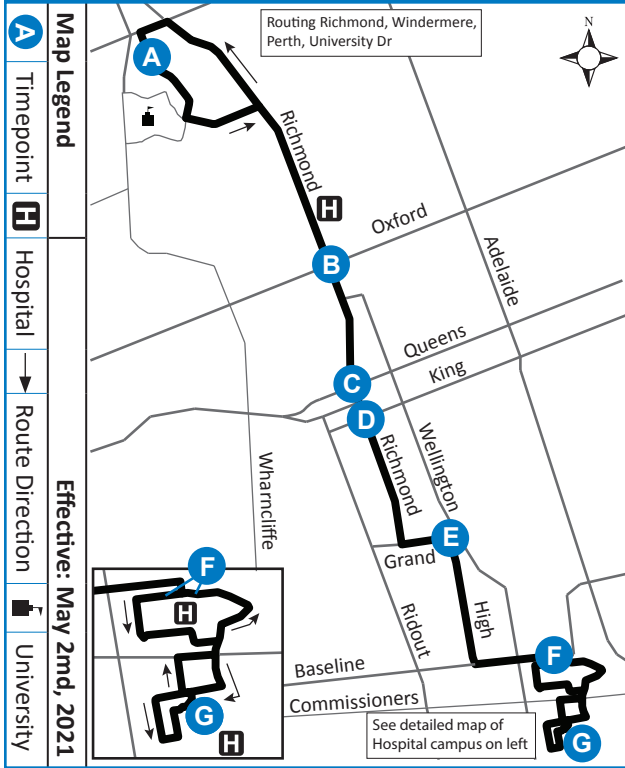

6

UNIVERSITY HOSPITAL
- PARKWOOD
INSTITUTE

6

UNIVERSITY HOSPITAL
- PARKWOOD
INSTITUTE

519-451-1347
www.londontransit.ca

519-451-1347
www.londontransit.ca

ROUTE 6 - MONDAY TO FRIDAY