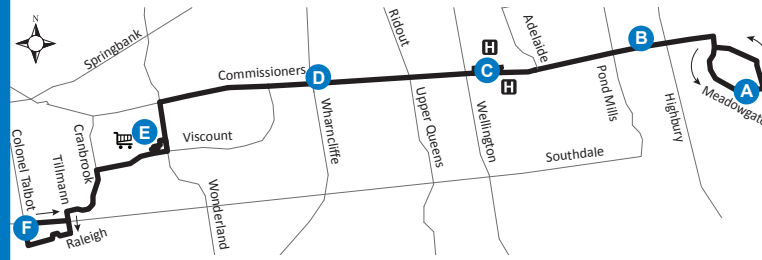

Talbot Village - Summerside 24

519-451-1347
www.londontransit.ca

Map Legend		Effective: May 2nd, 2021	
A	Timepoint		Shopping Centre
H	Hospital		Route Direction

Talbot Village - Summerside 24

519-451-1347
www.londontransit.ca