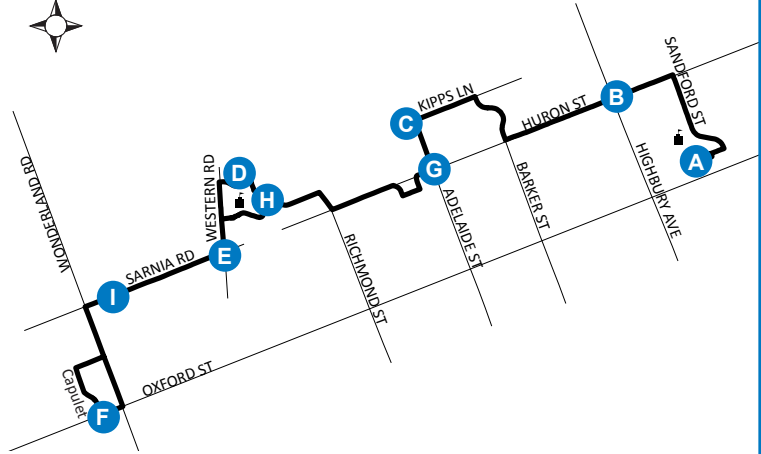

**FANSHAWE COLLEGE  
- CAPULET**

**27**

**Map Legend**

**A** Timepoint

Route Direction

College

**Effective: May 2nd, 2021**

**519-451-1347**  
www.londontransit.ca

**LEGEND**

*	Bus into Garage	+	Route Change
0:00	Bus goes into service at Wonderland and Oxford 6 minutes earlier		

*use realtime.londontransit.ca for up-to-date arrivals*

ROUTE 27 - MONDAY TO FRIDAY

WESTBOUND						EASTBOUND					
Fanshawe College	Huron at Highbury	Kipps Lane at Adelaide	Natural Science	Sarnia at Western	Capulet at Oxford	Sarnia at Wonderland	Lambton at University	Adelaide at Huron	Kipps Lane at Adelaide	Huron at Highbury	Fanshawe College
<b>A</b>	<b>B</b>	<b>C</b>	<b>D</b>	<b>E</b>	<b>F</b>	<b>I</b>	<b>H</b>	<b>G</b>	<b>C</b>	<b>B</b>	<b>A</b>
LVS					LVS						ARR
8:13	8:21	8:27	8:43	8:48	9:00	9:06	9:13	9:22	9:24	9:31	9:37
8:39	8:47	8:53	9:09	9:14	9:26	9:32	9:39	9:48	9:50	9:57	10:03
8:52	9:00	9:06	9:22	9:27*	To Garage						
9:10	9:17	9:23	9:38	9:42	9:53	9:59	10:06	10:15	10:17	10:24	10:30
9:40	9:47	9:53	10:08	10:12	10:23	10:29	10:36	10:45	10:47	10:54	11:00
10:10	10:17	10:23	10:38	10:42*	To Garage						
10:40	10:47	10:53	11:08	11:12*	To Garage						