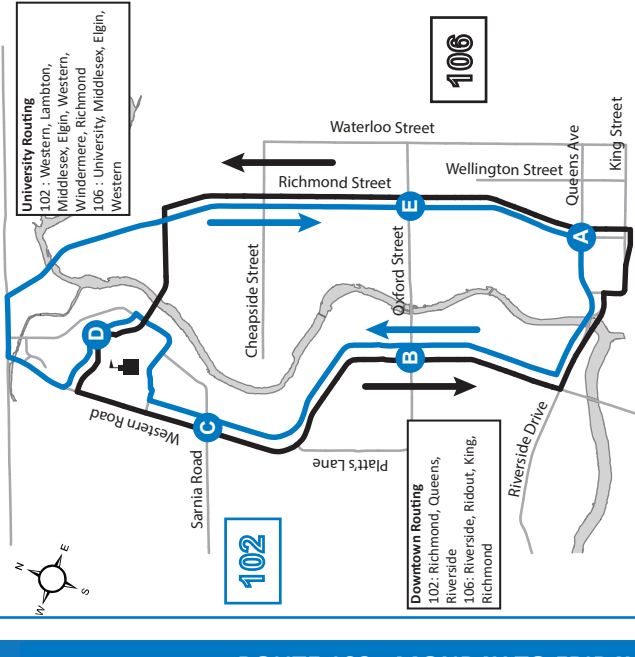

# 102 DOWNTOWN - 106 NATURAL SCIENCE

**Map Legend** Effective: September 5th, 2021

**A** Timepoint

**102** Route Direction

**106** Service Notes

**University**

**519-451-1347**  
www.londontransit.ca

use realtime.londontransit.ca for up-to-date arrivals

## ROUTE 102 - MONDAY TO FRIDAY

ROUTE 102						
NORTHBOUND				SOUTHBOUND		
Queens at Richmond	Wharncliffe at Oxford	Western at Phillip Aziz	Natural Science	Natural Science	Richmond at Oxford	Queens at Richmond
<b>A</b>	<b>B</b>	<b>C</b>	<b>D</b>	<b>D</b>	<b>E</b>	<b>A</b>
LVS			ARR	LVS		ARR
8:00	8:08	8:12	8:20	8:21	8:34	8:45
8:30	8:38	8:42	8:50	8:52	9:04	9:15
8:45	8:53	8:57	9:05	9:07	9:19	9:30
9:15	9:21	9:25	9:33	9:37	9:49	10:00
9:30	9:36	9:40	9:48	9:52	10:04	10:15
10:00	10:06	10:10	10:18	10:22	10:34	10:45
10:15	10:21	10:25	10:33	10:37	10:49	11:00
10:45	10:51	10:55	11:03	11:07	11:19	11:30
11:00	11:06	11:10	11:18	11:22	11:34	11:45
11:30	11:36	11:40	11:48	11:52	12:04	12:15
11:45	11:51	11:55	12:03	12:07	12:19	12:30
12:15	12:21	12:25	12:33	12:37	12:49	1:00
12:30	12:36	12:40	12:48	12:52	1:04	1:15
1:00	1:06	1:10	1:18	1:22	1:34	1:45
1:15	1:21	1:25	1:33	1:35	1:48	2:00
1:45	1:51	1:55	2:03	2:05	2:18	2:30
2:00	2:06	2:10	2:17	2:20	2:33	2:45
2:30	2:36	2:40	2:47	2:50	3:03	3:15
2:45	2:51	2:55	3:02	3:05	3:18	3:30
3:15	3:21	3:25	3:32	3:33	3:47	4:00
3:30	3:36	3:40	3:47	3:53	4:07	4:20
4:00	4:08	4:11	4:18	4:28	4:42	4:55
4:20	4:28	4:31	4:38	4:43	4:57	5:10
4:55	5:03	5:06	5:13	5:13	5:27*	To Garage
5:10	5:18	5:21	5:28	5:28	5:42	5:55
5:55	6:03	6:06	6:13	6:22	6:34	6:45
6:45	6:51	6:55	7:01	7:12	7:24	7:35
7:35	7:41	7:45	7:51	8:02	8:14	8:25
8:25	8:31	8:35	8:41	8:53	9:04	9:15
9:15	9:19	9:22	9:27	9:38	9:49	10:00
10:00	10:04	10:07	10:12	10:23	10:34	10:45
10:45	10:49	10:52	10:57	11:08	11:19	11:30
11:30	11:34	11:37	11:42*		To Garage	