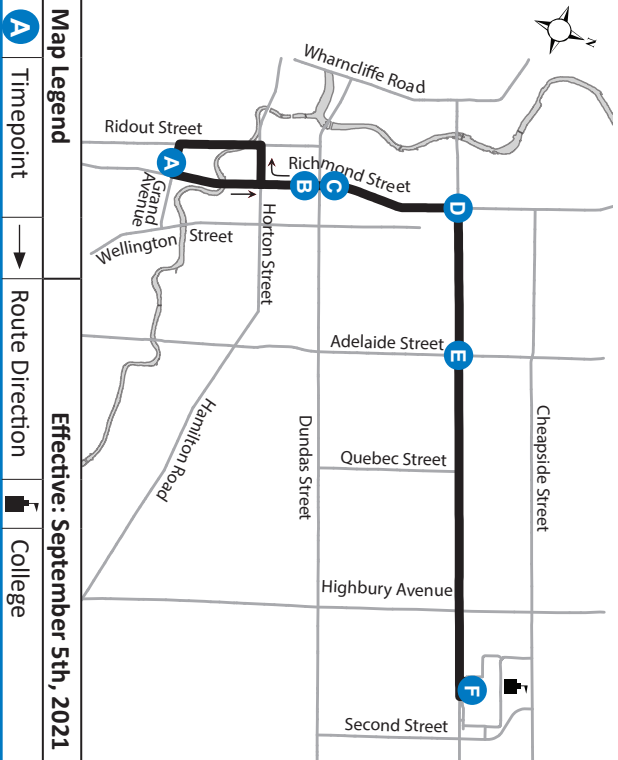

104 RIDOUT AT GRAND - FANSHAWE COLLEGE

519-451-1347
www.londontransit.ca

104 RIDOUT AT GRAND - FANSHAWE COLLEGE

519-451-1347
www.londontransit.ca

ROUTE 104 - MONDAY TO FRIDAY

use realtime.londontransit.ca for up-to-date arrivals

LEGEND

*	Bus into Garage	+	Route Change
---	-----------------	---	--------------

ROUTE 104 - MONDAY TO FRIDAY

use realtime.londontransit.ca for up-to-date arrivals

NORTHBOUND							SOUTHBOUND						
Grand at Ridout	Richmond at King	Richmond at Queens	Oxford at Richmond	Oxford at Adelaide	Oxford at Highbury	Fanshawe College	Fanshawe College	Oxford at Highbury	Oxford at Adelaide	Richmond at Oxford	Richmond at Queens	Richmond at King	Grand at Ridout
A	B	C	D	E	F	G	G	F	E	D	C	B	A
LVS						ARR	LVS						ARR
2:23	2:29	2:32	2:38	2:42	2:50	2:52	2:57	3:00	3:07	3:12	3:17	3:19	3:26
2:54	3:00	3:03	3:09	3:13	3:21	3:23	3:26	3:29	3:36	3:41	3:46	3:48	3:55
3:26	3:32	3:35	3:41	3:45	3:53	3:55	3:56	3:59	4:06	4:11	4:16	4:18	4:25
3:55	4:01	4:04	4:12	4:16	4:24	4:26	4:26	4:29	4:36	4:42	4:47	4:49	4:56
4:25	4:31	4:34	4:42	4:46	4:54	4:56	4:59	5:02	5:09	5:15	5:20	5:22	5:29
4:56	5:02	5:05	5:13	5:17	5:25	5:27	5:30	5:33	5:40	5:46	5:51	5:53	6:00
5:29	5:35	5:38	5:46	5:50	5:58	6:00	6:01	6:03	6:10	6:15	6:19	6:20	6:26
6:00	6:06	6:09	6:14	6:18	6:25	6:27*	To Garage						
6:26	6:32	6:35	6:40	6:44	6:51	6:53*	To Garage						