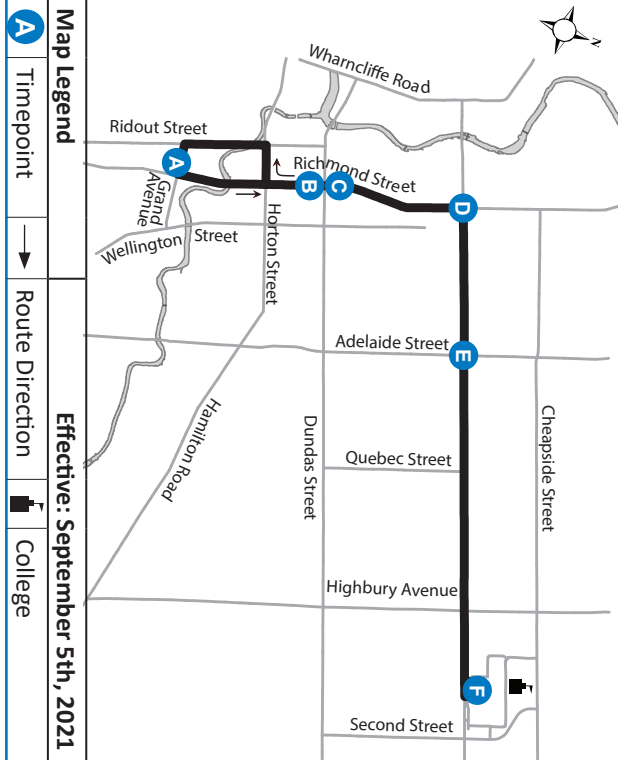

104 RIDOUT AT GRAND - FANSHAWE COLLEGE

519-451-1347
www.londontransit.ca

104 RIDOUT AT GRAND - FANSHAWE COLLEGE

519-451-1347
www.londontransit.ca

ROUTE 104 - MONDAY TO FRIDAY

use realtime.londontransit.ca for up-to-date arrivals

LEGEND

*	Bus into Garage	+	Route Change
---	-----------------	---	--------------

ROUTE 104 - MONDAY TO FRIDAY

use realtime.londontransit.ca for up-to-date arrivals

NORTHBOUND							SOUTHBOUND						
Grand at Ridout	Richmond at King	Richmond at Queens	Oxford at Richmond	Oxford at Adelaide	Oxford at Highbury	Fanshawe College	Fanshawe College	Oxford at Highbury	Oxford at Adelaide	Richmond at Oxford	Richmond at Queens	Richmond at King	Grand at Ridout
A	B	C	D	E	F	G	G	F	E	D	C	B	A
LVS						ARR	LVS						ARR
2:23	2:29	2:32	2:38	2:42	2:50	2:52	2:57	3:00	3:07	3:12	3:17	3:19	3:26
2:54	3:00	3:03	3:09	3:13	3:21	3:23	3:26	3:29	3:36	3:41	3:46	3:48	3:55
3:26	3:32	3:35	3:41	3:45	3:53	3:55	3:56	3:59	4:06	4:11	4:16	4:18	4:25
3:55	4:01	4:04	4:12	4:16	4:24	4:26	4:26	4:29	4:36	4:42	4:47	4:49	4:56
4:25	4:31	4:34	4:42	4:46	4:54	4:56	4:59	5:02	5:09	5:15	5:20	5:22	5:29
4:56	5:02	5:05	5:13	5:17	5:25	5:27	5:30	5:33	5:40	5:46	5:51	5:53	6:00
5:29	5:35	5:38	5:46	5:50	5:58	6:00	6:01	6:03	6:10	6:15	6:19	6:20	6:26
6:00	6:06	6:09	6:14	6:18	6:25	6:27*	To Garage						
6:26	6:32	6:35	6:40	6:44	6:51	6:53*	To Garage						