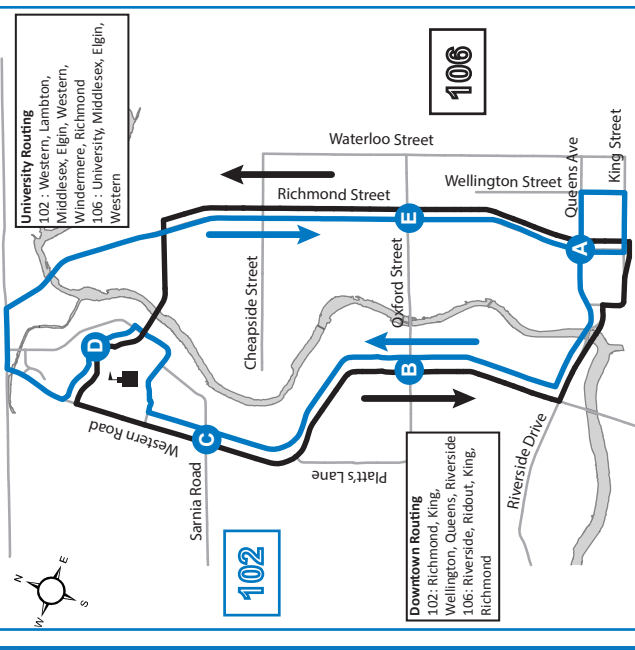

**102 DOWNTOWN -
106 NATURAL SCIENCE**

Map Legend Effective: September 5th, 2021

- A** Timepoint
- F** University
- ↑ Route Direction

102 106
Service Notes
519-451-1347
www.londontransit.ca
london transit