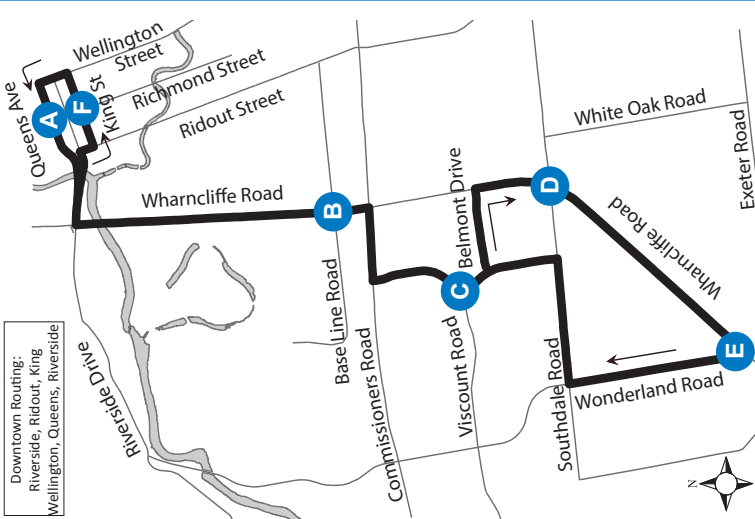

**DOWNTOWN -
WHARNCLIFFE AT
WONDERLAND**

Map Legend

A	Timepoint	→	Route Direction
----------	-----------	---	-----------------

Effective: September 5th, 2021

519-451-1347
www.londontransit.ca

ROUTE 12 - MONDAY TO FRIDAY

LEGEND

*	Bus into Garage	+	Route Change
0:00	Bus goes into service at Commissioners and Wharnciffe 3 minutes earlier		