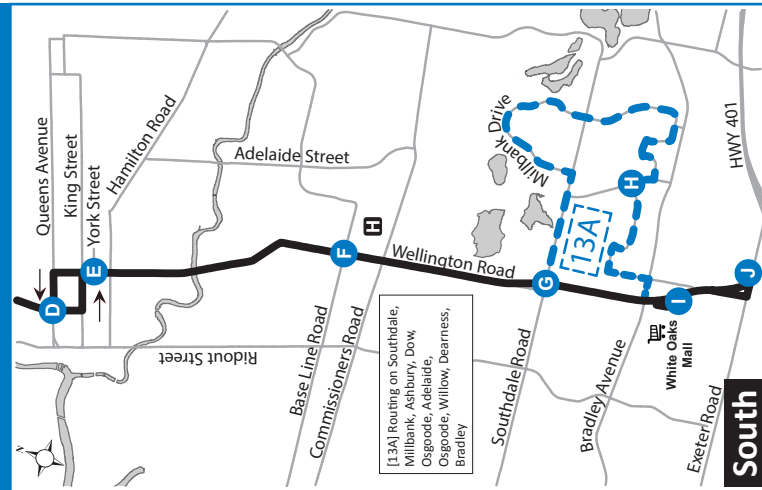

# 13 MASONVILLE PLACE - WHITE OAKS MALL

**Map Legend** Effective: September 5th, 2021

- A** Timepoint
- B** Hospital
- C** Shopping Centre
- D** College/ University
- E** Service Notes
- F** Route Direction

ROUTE 13 - SUNDAY / HOLIDAY																	
SOUTHBOUND								NORTHBOUND									
Masonville Place	University Hospital	Richmond at Oxford	Richmond at Queens	Wellington at York	Wellington at Base Line	Wellington at Southdale	Adelaide at Osgoode	White Oaks Mall	White Oaks Mall	Adelaide at Osgoode	Wellington at Southdale	Wellington at Base Line	Wellington at Dundas	Richmond at Queens	Richmond at Oxford	Delaware Hall	Masonville Place
A	B	C	D	E	F	G	H	I	I	H	G	F	E	D	C	K	A
LVS								ARR	LVS								ARR

**LEGEND**

*	Into Garage	+	Route Change
<b>0:00</b>	Bus goes into service at Wellington and Bradley 2min earlier		