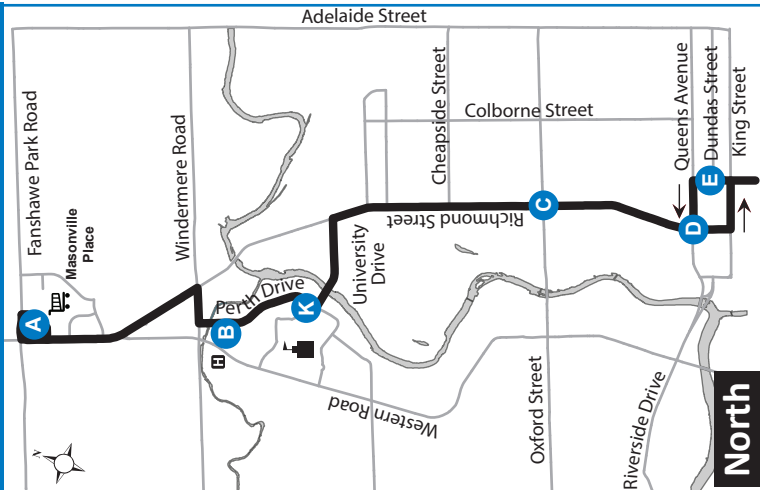

# 13 MASONVILLE PLACE - WHITE OAKS MALL

**Map Legend** Effective: September 5th, 2021

- A** Timepoint
- B** Hospital
- C** Shopping Centre
- D** College/ University
- E** Service Notes
- F** Route Direction

ROUTE 13 - SUNDAY / HOLIDAY																	
SOUTHBOUND								NORTHBOUND									
Masonville Place	University Hospital	Richmond at Oxford	Richmond at Queens	Wellington at York	Wellington at Base Line	Wellington at Southdale	Adelaide at Osgoode	White Oaks Mall	White Oaks Mall	Adelaide at Osgoode	Wellington at Southdale	Wellington at Base Line	Wellington at Dundas	Richmond at Queens	Richmond at Oxford	Delaware Hall	Masonville Place
A	B	C	D	E	F	G	H	I	I	H	G	F	E	D	C	K	A
LVS								ARR	LVS								ARR

**LEGEND**

*	Into Garage	+	Route Change
<b>0:00</b>	Bus goes into service at Wellington and Bradley 2min earlier		