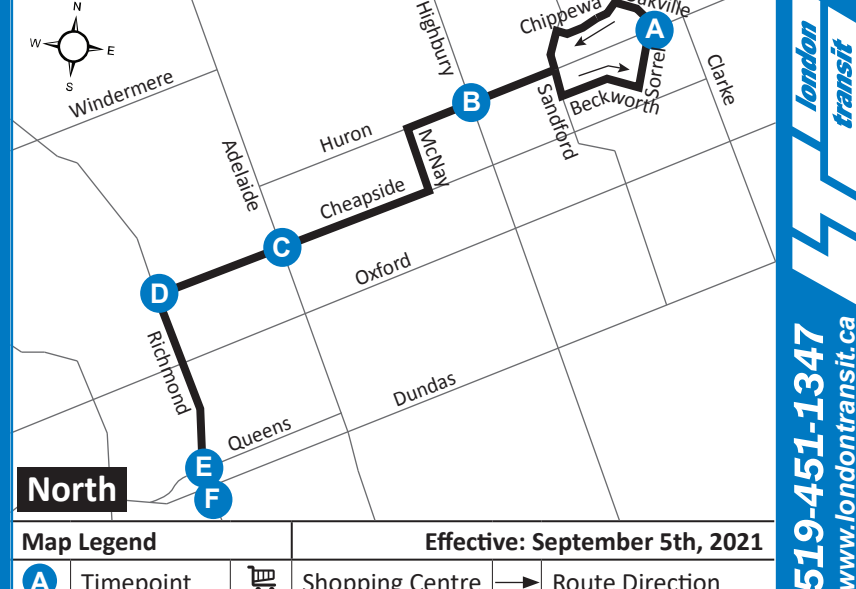

15 HURON HEIGHTS - WESTMOUNT MALL

15 HURON HEIGHTS - WESTMOUNT MALL

use realtime.londontransit.ca for up-to-date arrivals

ROUTE 15 - MONDAY TO FRIDAY															
SOUTHBOUND							NORTHBOUND								
Oakville at Huron	Huron at Highbury	Cheapside at Adelaide	Cheapside at Richmond	Richmond at King	Base Line at Wharnclyffe	Westmount Mall	Westmount Mall	Dalhousie at Brixham	Cranbrook at Commissioners	Base Line at Wharnclyffe	Richmond at Queens	Cheapside at Richmond	Cheapside at Adelaide	Huron at Highbury	Oakville at Huron
A	B	C	D	F	G	H	H	I	J	G	E	D	C	B	A
LVS				LVS		ARR	LVS	15 A	15 B		LVS				ARR
														6:18	6:24
														5:56	6:02
														6:37	6:43
							5:57	6:02		6:17	6:28	6:36	6:40	6:48	6:54
							6:20		6:25	6:38	6:50	6:56	7:00	7:08	7:15
														7:07	7:13
							6:36	6:41		6:56	7:10	7:17	7:21	7:29	7:36
6:02	6:08	6:17	6:20	6:28	6:40	6:49	6:51		6:56	7:12	7:26	7:33	7:37	7:45	7:52
							7:05	7:10		7:28	7:42	7:49	7:53	8:01	8:08
6:24	6:30	6:39	6:42	6:50	7:00	7:10	7:18		7:23	7:39	7:53	8:00	8:04	8:12	8:19
6:43	6:49	6:58	7:01	7:10	7:20	7:31	7:32	7:37		7:55	8:09	8:16	8:20	8:28	8:35
6:57	7:04	7:14	7:17	7:26	7:36	7:46	7:50		7:55	8:11	8:25	8:32	8:36	8:44	8:51
7:13	7:20	7:30	7:33	7:42	7:52	8:03	8:04	8:09		8:27	8:41	8:48	8:52	9:00	9:06
7:24	7:31	7:41	7:44	7:53	8:03	8:13	8:22		8:27	8:43	8:57	9:04	9:08	9:16	9:22
7:40	7:47	7:57	8:00	8:09	8:19	8:30	8:38	8:43		9:00	9:12	9:19	9:23	9:31	9:37
7:56	8:03	8:13	8:16	8:25	8:35	8:45	8:56		9:01	9:15	9:27	9:34	9:38	9:46	9:52
8:12	8:19	8:29	8:32	8:41	8:51	9:02	9:09	9:13		9:30	9:42	9:49	9:53	10:01	10:07
8:28	8:35	8:45	8:48	8:57	9:07	9:17	9:26		9:31	9:45	9:57	10:04	10:08	10:16	10:22
8:43	8:50	9:00	9:03	9:12	9:22	9:32	9:39	9:43		10:00	10:12	10:19	10:23	10:31	10:37
8:58	9:05	9:15	9:18	9:27	9:37	9:47	9:56		10:01	10:15	10:27	10:34	10:38	10:46	10:52
9:13	9:20	9:30	9:33	9:42	9:52	10:02	10:09	10:13		10:30	10:42	10:49	10:53	11:01	11:07
9:28	9:35	9:45	9:48	9:57	10:07	10:17	10:26		10:31	10:45	10:57	11:04	11:08	11:16	11:22
9:43	9:50	10:00	10:03	10:12	10:22	10:32	10:39	10:43		11:00	11:12	11:19	11:23	11:31	11:37
9:58	10:05	10:15	10:18	10:27	10:37	10:47	10:56		11:01	11:15	11:27	11:34	11:38	11:46	11:52
10:13	10:20	10:30	10:33	10:42	10:52	11:02	11:09	11:13		11:30	11:42	11:49	11:53	12:01	12:08
10:28	10:35	10:45	10:48	10:57	11:07	11:17	11:26		11:31	11:45	11:57	12:04	12:08	12:17	12:24
10:43	10:50	11:00	11:03	11:12	11:22	11:32	11:40	11:44		12:00	12:12	12:19	12:23	12:32	12:39
10:58	11:05	11:15	11:18	11:27	11:37	11:47	11:57		12:02	12:15	12:27	12:34	12:38	12:47	12:54
11:13	11:20	11:30	11:33	11:42	11:52	12:02	12:10	12:14		12:30	12:42	12:49	12:53	1:02	1:09
11:28	11:35	11:45	11:48	11:57	12:07	12:17	12:27		12:32	12:45	12:57	1:04	1:08	1:17	1:24
11:43	11:50	12:00	12:03	12:12	12:22	12:32	12:40	12:44		1:00	1:12	1:19	1:23	1:32	1:39
11:58	12:05	12:15	12:18	12:27	12:37	12:47	12:57		1:02	1:15	1:27	1:34	1:38	1:47	1:54
12:13	12:20	12:30	12:33	12:42	12:52	1:02	1:10	1:14		1:30	1:42	1:49	1:53	2:02	2:10
12:28	12:35	12:45	12:48	12:57	1:07	1:17	1:25		1:30	1:43	1:55	2:02	2:07	2:16	2:24
														2:28	2:36
12:43	12:50	1:00	1:03	1:12	1:22	1:32	1:39	1:43		1:59	2:12	2:20	2:25	2:34	2:42
12:58	1:05	1:15	1:18	1:27	1:37	1:47	1:54		1:59	2:14	2:27	2:35	2:40	2:49	2:57
1:13	1:20	1:30	1:33	1:42	1:52	2:02	2:06	2:11		2:29	2:42	2:50	2:55	3:04	3:12
1:28	1:35	1:45	1:48	1:57	2:08	2:19	2:24		2:29	2:44	2:57	3:05	3:10	3:19	3:27
1:42	1:49	1:59	2:02	2:11	2:23	2:35	2:36	2:41		2:59	3:12	3:20	3:25	3:34	3:42
1:56	2:03	2:14	2:17	2:26	2:38	2:49	2:54		2:59	3:14	3:27	3:35	3:40	3:49	3:57
2:11	2:18	2:29	2:32	2:41	2:53	3:05	3:07	3:12		3:30	3:43	3:51	3:56	4:05	4:12
2:26	2:33	2:44	2:47	2:56	3:08	3:19	3:24		3:29	3:44	3:57	4:05	4:10	4:19	4:26
2:36	2:43	2:54	2:57	3:06	3:18	3:30	3:36	3:41		3:59	4:12	4:22	4:27	4:36	4:43
2:51	2:58	3:09	3:12	3:21	3:33	3:44	3:50		3:55	4:09	4:22	4:36	4:41	4:50	4:57
3:06	3:13	3:24	3:27	3:36	3:48	4:00	4:02	4:07		4:24	4:37	5:00	5:05	5:14	5:21
3:20	3:27	3:38	3:41	3:50	4:02	4:13	4:25		4:30	4:44	4:57	5:17	5:22	5:31	5:38
3:37	3:44	3:55	3:58	4:08	4:20	4:31	4:37	4:42		4:59	5:12	5:22	5:27	5:36	5:43
3:52	3:59	4:10	4:13	4:23	4:35	4:46	5:00		5:05	5:19	5:32	5:42	5:47	5:56	6:03
4:09	4:16	4:27	4:30	4:40	4:52	5:03	5:12	5:17		5:34	5:47	5:57	6:02	6:11	6:18
4:26	4:33	4:44	4:47	4:57	5:09	5:20	5:35		5:40	5:54	6:07	6:17	6:21	6:29	6:36
4:43	4:50	5:01	5:04	5:14	5:26	5:37	5:47	5:52		6:09	6:21	6:28	6:32	6:40	6:47
4:58	5:05	5:16	5:19	5:29	5:41	5:52	6:10		6:15	6:28	6:40	6:47	6:51	6:59	7:06
5:15	5:22	5:33	5:36	5:46	5:58	6:09	6:22	6:26		6:42	6:54	7:01	7:05	7:13	7:20
5:32	5:39	5:50	5:53	6:02	6:13	6:23	6:40		6:45	6:58	7:10	7:22	7:26	7:34	7:41
5:43	5:50	To Garage													
5:51	5:58	6:07	6:10	6:19	6:30	6:41	7:08	7:12		7:28	7:40	7:47	7:51	7:59	8:06
6:03	6:10	To Garage													
6:21	6:28	6:37	6:40	6:49	7:00	7:10	7:30		7:35	7:48	8:00	8:07	8:11	8:19	8:26
6:36	6:43	To Garage													
6:51	6:58	7:07	7:10	7:19	7:30	7:40	8:00	8:04		8:20	8:32	8:39	8:43	8:51	8:58
7:13	7:20	To Garage													
7:23	7:30	7:39	7:42	7:51	8:02	8:12	8:30		8:35	8:48	8:59	9:05	9:09	9:17	9:24
7:53	8:00	8:09	8:12	8:21	8:32	8:42	9:00	9:04		9:19	9:30	9:36	9:40	9:48	9:55
8:24	8:31	8:40	8:43	8:51	9:01	9:10	9:30		9:34	9:47	9:58	10:04	10:08	10:16	10:23
8:46	8:52	9:00	9:03	9:11	9:21	9:30	10:00	10:04		10:19	10:30	10:36	10:40	10:48	10:55
9:11	9:17	9:25	9:28	9:36	9:46	9:55	10:24		10:28	10:41	10:52	10:58	11:02	11:10	11:17
9:36	9:42	9:50	9:53	10:01	10:11	10:20	10:52	10:56		11:11	11:22	11:28	11:32	11:40	11:47
10:06	10:12	10:20	10:23	10:31	10:41	10:50	11:05		11:09	11:22	11:33	11:39	11:43	11:51	11:57
10:36	10:42	10:50	10:53	11:01	11:11	11:20	11:42	11:46		12:01	12:12	12:18	12:21	12:28	12:34
11:06	11:12	11:20	11:23	11:31	11:41	11:50	12:07		12:11	To Garage					
11:35	11:41	11:49	11:52	12:00	12:10	12:19	12:31		12:35	12:47	12:58	1:06	1:09	1:16	1:22
11:47	11:53	To Garage													
12:08	12:14	12:21	12:23	12:31	12:42	12:51	12:51	12:54	To Garage						
12:34	12:40	To Garage													
1:22	1:28	To Garage													