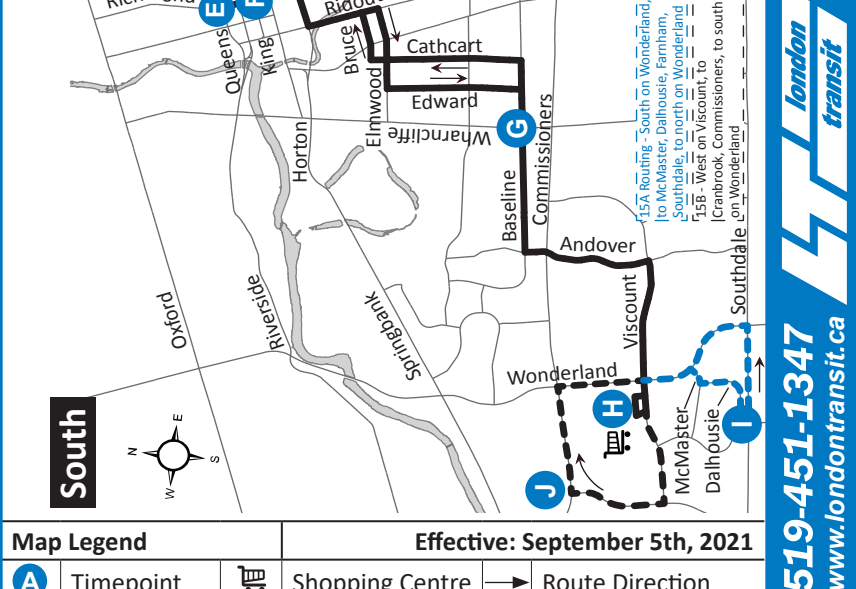

15 HURON HEIGHTS - WESTMOUNT MALL

15 HURON HEIGHTS - WESTMOUNT MALL

use realtime.londontransit.ca for up-to-date arrivals

ROUTE 15 - MONDAY TO FRIDAY															
SOUTHBOUND							NORTHBOUND								
Oakville at Huron	Huron at Highbury	Cheapside at Adelaide	Cheapside at Richmond	Richmond at King	Base Line at Wharnclyffe	Westmount Mall	Westmount Mall	Dalhousie at Brixham	Cranbrook at Commissioners	Base Line at Wharnclyffe	Richmond at Queens	Cheapside at Richmond	Cheapside at Adelaide	Huron at Highbury	Oakville at Huron
A	B	C	D	F	G	H	H	I	J	G	E	D	C	B	A
LVS				LVS		ARR	LVS	15 A	15 B		LVS				ARR
														6:18	6:24
														5:56	6:02
														6:37	6:43
							5:57	6:02		6:17	6:28	6:36	6:40	6:48	6:54
							6:20		6:25	6:38	6:50	6:56	7:00	7:08	7:15
														7:07	7:13
							6:36	6:41		6:56	7:10	7:17	7:21	7:29	7:36
6:02	6:08	6:17	6:20	6:28	6:40	6:49	6:51		6:56	7:12	7:26	7:33	7:37	7:45	7:52
							7:05	7:10		7:28	7:42	7:49	7:53	8:01	8:08
6:24	6:30	6:39	6:42	6:50	7:00	7:10	7:18		7:23	7:39	7:53	8:00	8:04	8:12	8:19
6:43	6:49	6:58	7:01	7:10	7:20	7:31	7:32	7:37		7:55	8:09	8:16	8:20	8:28	8:35
6:57	7:04	7:14	7:17	7:26	7:36	7:46	7:50		7:55	8:11	8:25	8:32	8:36	8:44	8:51
7:13	7:20	7:30	7:33	7:42	7:52	8:03	8:04	8:09		8:27	8:41	8:48	8:52	9:00	9:06
7:24	7:31	7:41	7:44	7:53	8:03	8:13	8:22		8:27	8:43	8:57	9:04	9:08	9:16	9:22
7:40	7:47	7:57	8:00	8:09	8:19	8:30	8:38	8:43		9:00	9:12	9:19	9:23	9:31	9:37
7:56	8:03	8:13	8:16	8:25	8:35	8:45	8:56		9:01	9:15	9:27	9:34	9:38	9:46	9:52
8:12	8:19	8:29	8:32	8:41	8:51	9:02	9:09	9:13		9:30	9:42	9:49	9:53	10:01	10:07
8:28	8:35	8:45	8:48	8:57	9:07	9:17	9:26		9:31	9:45	9:57	10:04	10:08	10:16	10:22
8:43	8:50	9:00	9:03	9:12	9:22	9:32	9:39	9:43		10:00	10:12	10:19	10:23	10:31	10:37
8:58	9:05	9:15	9:18	9:27	9:37	9:47	9:56		10:01	10:15	10:27	10:34	10:38	10:46	10:52
9:13	9:20	9:30	9:33	9:42	9:52	10:02	10:09	10:13		10:30	10:42	10:49	10:53	11:01	11:07
9:28	9:35	9:45	9:48	9:57	10:07	10:17	10:26		10:31	10:45	10:57	11:04	11:08	11:16	11:22
9:43	9:50	10:00	10:03	10:12	10:22	10:32	10:39	10:43		11:00	11:12	11:19	11:23	11:31	11:37
9:58	10:05	10:15	10:18	10:27	10:37	10:47	10:56		11:01	11:15	11:27	11:34	11:38	11:46	11:52
10:13	10:20	10:30	10:33	10:42	10:52	11:02	11:09	11:13		11:30	11:42	11:49	11:53	12:01	12:08
10:28	10:35	10:45	10:48	10:57	11:07	11:17	11:26		11:31	11:45	11:57	12:04	12:08	12:17	12:24
10:43	10:50	11:00	11:03	11:12	11:22	11:32	11:40	11:44		12:00	12:12	12:19	12:23	12:32	12:39
10:58	11:05	11:15	11:18	11:27	11:37	11:47	11:57		12:02	12:15	12:27	12:34	12:38	12:47	12:54
11:13	11:20	11:30	11:33	11:42	11:52	12:02	12:10	12:14		12:30	12:42	12:49	12:53	1:02	1:09
11:28	11:35	11:45	11:48	11:57	12:07	12:17	12:27		12:32	12:45	12:57	1:04	1:08	1:17	1:24
11:43	11:50	12:00	12:03	12:12	12:22	12:32	12:40	12:44		1:00	1:12	1:19	1:23	1:32	1:39
11:58	12:05	12:15	12:18	12:27	12:37	12:47	12:57		1:02	1:15	1:27	1:34	1:38	1:47	1:54
12:13	12:20	12:30	12:33	12:42	12:52	1:02	1:10	1:14		1:30	1:42	1:49	1:53	2:02	2:10
12:28	12:35	12:45	12:48	12:57	1:07	1:17	1:25		1:30	1:43	1:55	2:02	2:07	2:16	2:24
														2:28	2:36
12:43	12:50	1:00	1:03	1:12	1:22	1:32	1:39	1:43		1:59	2:12	2:20	2:25	2:34	2:42
12:58	1:05	1:15	1:18	1:27	1:37	1:47	1:54		1:59	2:14	2:27	2:35	2:40	2:49	2:57
1:13	1:20	1:30	1:33	1:42	1:52	2:02	2:06	2:11		2:29	2:42	2:50	2:55	3:04	3:12
1:28	1:35	1:45	1:48	1:57	2:08	2:19	2:24		2:29	2:44	2:57	3:05	3:10	3:19	3:27
1:42	1:49	1:59	2:02	2:11	2:23	2:35	2:36	2:41		2:59	3:12	3:20	3:25	3:34	3:42
1:56	2:03	2:14	2:17	2:26	2:38	2:49	2:54		2:59	3:14	3:27	3:35	3:40	3:49	3:57
2:11	2:18	2:29	2:32	2:41	2:53	3:05	3:07	3:12		3:30	3:43	3:51	3:56	4:05	4:12
2:26	2:33	2:44	2:47	2:56	3:08	3:19	3:24		3:29	3:44	3:57	4:05	4:10	4:19	4:26
2:36	2:43	2:54	2:57	3:06	3:18	3:30	3:36	3:41		3:59	4:12	4:22	4:27	4:36	4:43
2:51	2:58	3:09	3:12	3:21	3:33	3:44	3:50		3:55	4:09	4:22	4:36	4:41	4:50	4:57
3:06	3:13	3:24	3:27	3:36	3:48	4:00	4:02	4:07		4:24	4:37	5:00	5:05	5:14	5:21
3:20	3:27	3:38	3:41	3:50	4:02	4:13	4:25		4:30	4:44	4:57	5:17	5:22	5:31	5:38
3:37	3:44	3:55	3:58	4:08	4:20	4:31	4:37	4:42		4:59	5:12	5:22	5:27	5:36	5:43
3:52	3:59	4:10	4:13	4:23	4:35	4:46	5:00		5:05	5:19	5:32	5:42	5:47	5:56	6:03
4:09	4:16	4:27	4:30	4:40	4:52	5:03	5:12	5:17		5:34	5:47	5:57	6:02	6:11	6:18
4:26	4:33	4:44	4:47	4:57	5:09	5:20	5:35		5:40	5:54	6:07	6:17	6:21	6:29	6:36
4:43	4:50	5:01	5:04	5:14	5:26	5:37	5:47	5:52		6:09	6:21	6:28	6:32	6:40	6:47
4:58	5:05	5:16	5:19	5:29	5:41	5:52	6:10		6:15	6:28	6:40	6:47	6:51	6:59	7:06
5:15	5:22	5:33	5:36	5:46	5:58	6:09	6:22	6:26		6:42	6:54	7:01	7:05	7:13	7:20
5:32	5:39	5:50	5:53	6:02	6:13	6:23	6:40		6:45	6:58	7:10	7:22	7:26	7:34	7:41
5:43	5:50	To Garage													
5:51	5:58	6:07	6:10	6:19	6:30	6:41	7:08	7:12		7:28	7:40	7:47	7:51	7:59	8:06
6:03	6:10	To Garage													
6:21	6:28	6:37	6:40	6:49	7:00	7:10	7:30		7:35	7:48	8:00	8:07	8:11	8:19	8:26
6:36	6:43	To Garage													
6:51	6:58	7:07	7:10	7:19	7:30	7:40	8:00	8:04		8:20	8:32	8:39	8:43	8:51	8:58
7:13	7:20	To Garage													
7:23	7:30	7:39	7:42	7:51	8:02	8:12	8:30		8:35	8:48	8:59	9:05	9:09	9:17	9:24
7:53	8:00	8:09	8:12	8:21	8:32	8:42	9:00	9:04		9:19	9:30	9:36	9:40	9:48	9:55
8:24	8:31	8:40	8:43	8:51	9:01	9:10	9:30		9:34	9:47	9:58	10:04	10:08	10:16	10:23
8:46	8:52	9:00	9:03	9:11	9:21	9:30	10:00	10:04		10:19	10:30	10:36	10:40	10:48	10:55
9:11	9:17	9:25	9:28	9:36	9:46	9:55	10:24		10:28	10:41	10:52	10:58	11:02	11:10	11:17
9:36	9:42	9:50	9:53	10:01	10:11	10:20	10:52	10:56		11:11	11:22	11:28	11:32	11:40	11:47
10:06	10:12	10:20	10:23	10:31	10:41	10:50	11:05		11:09	11:22	11:33	11:39	11:43	11:51	11:57
10:36	10:42	10:50	10:53	11:01	11:11	11:20	11:42	11:46		12:01	12:12	12:18	12:21	12:28	12:34
11:06	11:12	11:20	11:23	11:31	11:41	11:50	12:07		12:11	To Garage					
11:35	11:41	11:49	11:52	12:00	12:10	12:19	12:31		12:35	12:47	12:58	1:06	1:09	1:16	1:22
11:47	11:53	To Garage													
12:08	12:14	12:21	12:23	12:31	12:42	12:51	12:51	12:54	To Garage						
12:34	12:40	To Garage													
1:22	1:28	To Garage													