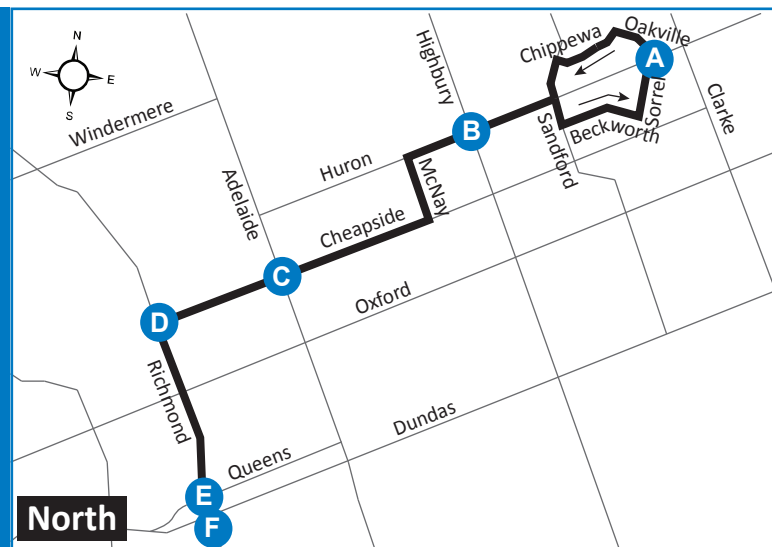

15 HURON HEIGHTS - WESTMOUNT MALL

Map Legend
A Timepoint Shopping Centre Route Direction

Effective: September 5th, 2021

519-451-1347
 www.londontransit.ca

15 HURON HEIGHTS - WESTMOUNT MALL

Map Legend
A Timepoint Shopping Centre Route Direction

LEGEND
 * Into Garage + Route Change

ROUTE 15 - SATURDAY

Table for Route 15 - Saturday showing Southbound and Northbound schedules with columns for station names, arrival times, and service types (A, B, C, D, F, G, H, I, J, G, E, D, C, B, A). Includes various time slots from 6:04 to 12:27.

ROUTE 15 - SUNDAY / HOLIDAY

Table for Route 15 - Sunday / Holiday showing Southbound and Northbound schedules with columns for station names, arrival times, and service types (A, B, C, D, F, G, H, H, I, J, G, E, D, C, B, A). Includes various time slots from 6:32 to 11:25.