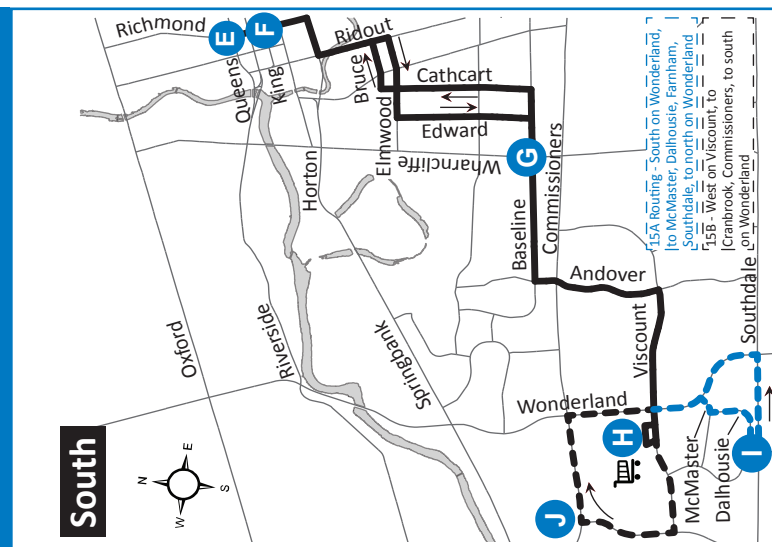

15 HURON HEIGHTS - WESTMOUNT MALL

Map Legend
A Timepoint Shopping Centre Route Direction

Effective: September 5th, 2021

519-451-1347
 www.londontransit.ca

15 HURON HEIGHTS - WESTMOUNT MALL

Map Legend
A Timepoint Shopping Centre Route Direction

LEGEND
 * Into Garage + Route Change

ROUTE 15 - SATURDAY

Table for Route 15 - Saturday showing Southbound and Northbound schedules with columns for station names, arrival times, and service types (A, B, C, D, F, G, H, I, J, G, E, D, C, B, A). Includes various time slots from 6:04 to 12:27.

ROUTE 15 - SUNDAY / HOLIDAY

Table for Route 15 - Sunday / Holiday showing Southbound and Northbound schedules with columns for station names, arrival times, and service types (A, B, C, D, F, G, H, H, I, J, G, E, D, C, B, A). Includes various time slots from 6:32 to 11:25.

LEGEND table with entries: * Into Garage, + Route Change