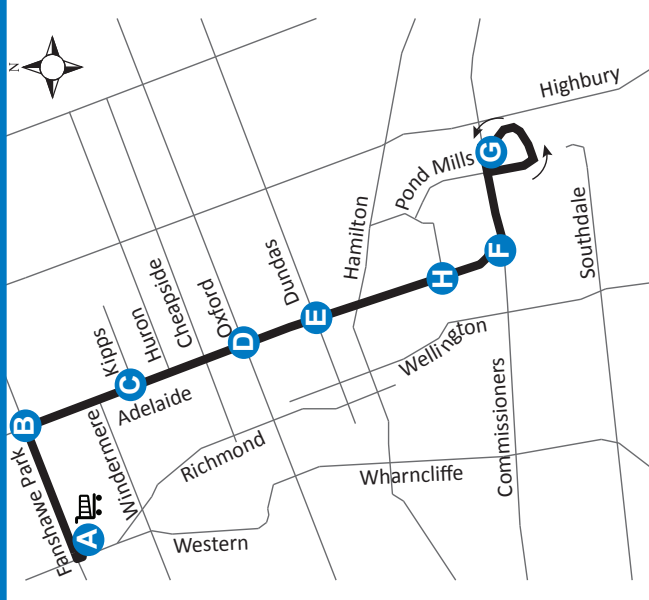

16 MASONVILLE PLACE - POND MILLS

Effective: September 5th, 2021

Map Legend
 A Timepoint
 ↑ Route Direction

519-451-1347
 www.londontransit.ca

16 MASONVILLE PLACE - POND MILLS

Effective: September 5th, 2021