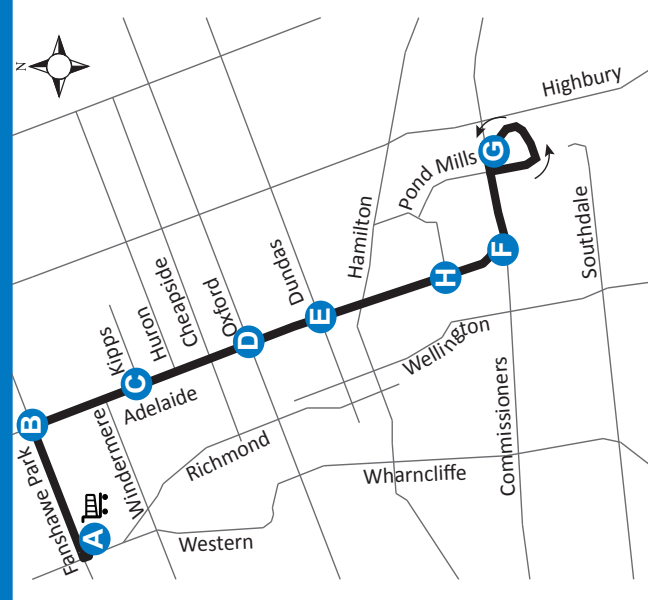

16 MASONVILLE PLACE - POND MILLS

Effective: September 5th, 2021

Map Legend
 A Timepoint
 ↑ Route Direction

519-451-1347
 www.londontransit.ca

16 MASONVILLE PLACE - POND MILLS

Effective: September 5th, 2021