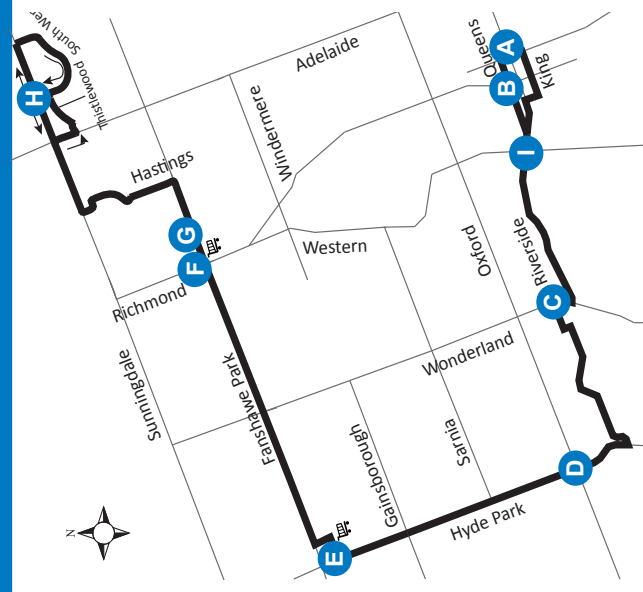

# 19 DOWNTOWN-STONEY CREEK

Effective: September 5th, 2021

Map Legend  
 A Timepoint  
 ↑ Route Direction 19 Service Notes

519-451-1347  
 www.londontransit.ca

London transit

# 19 DOWNTOWN-STONEY CREEK

Effective: September 5th, 2021

Map Legend  
 A Timepoint  
 ↑ Route Direction 19 Service Notes

519-451-1347  
 www.londontransit.ca

London transit

use realtime.londontransit.ca for up-to-date arrivals

LEGEND

*	Bus into Garage	+	Route Change
---	-----------------	---	--------------

0:00 Bus goes into service at Blackwater east of Adelaide 2min earlier