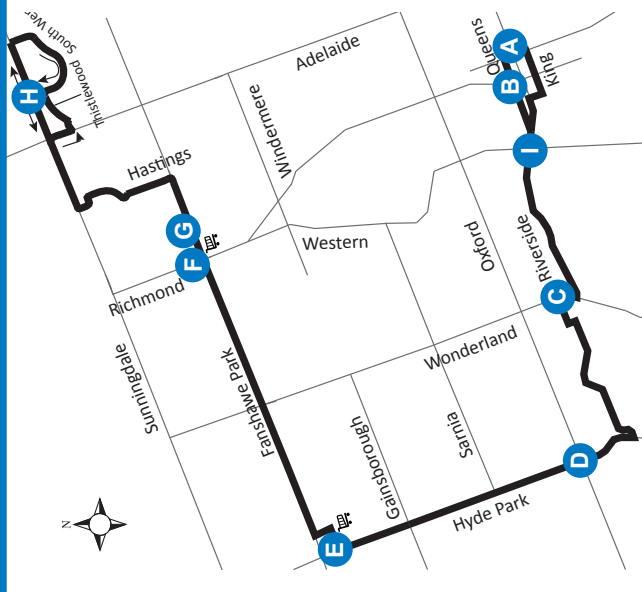

# 19 DOWNTOWN-STONEY CREEK

Effective: September 5th, 2021

Map Legend  
 A Timepoint  
 ↑ Route Direction 19 Service Notes

519-451-1347  
 www.londontransit.ca

London transit

# 19 DOWNTOWN-STONEY CREEK

Effective: September 5th, 2021

Map Legend  
 A Timepoint  
 ↑ Route Direction 19 Service Notes

519-451-1347  
 www.londontransit.ca

London transit

use realtime.londontransit.ca for up-to-date arrivals

LEGEND

*	Bus into Garage	+	Route Change
---	-----------------	---	--------------

0:00 Bus goes into service at Blackwater east of Adelaide 2min earlier