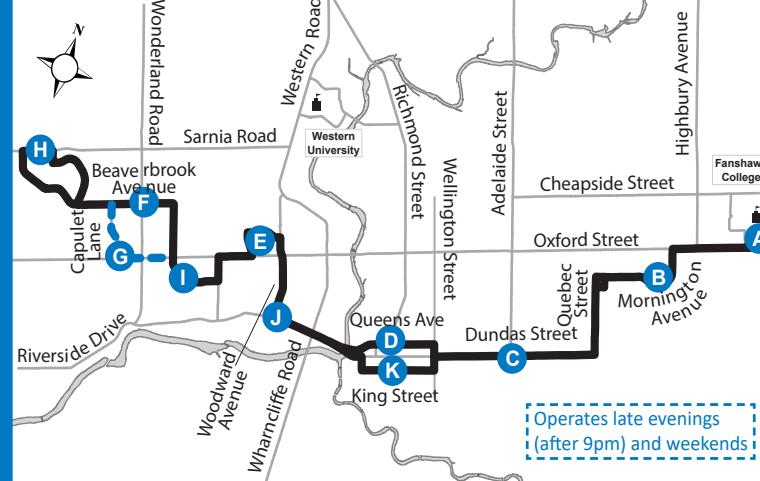

Map Legend

A	Timepoint		Shopping Centre		College/University
	Route Direction				

Effective: September 5th, 2021

Operates late evenings (after 9pm) and weekends

Map Legend

A	Timepoint		Shopping Centre		College/University
	Route Direction				

LEGEND

*	Bus into Garage	+	Route Change
0:00	Bus goes into service at Proudfoot and Oxford 3min earlier		