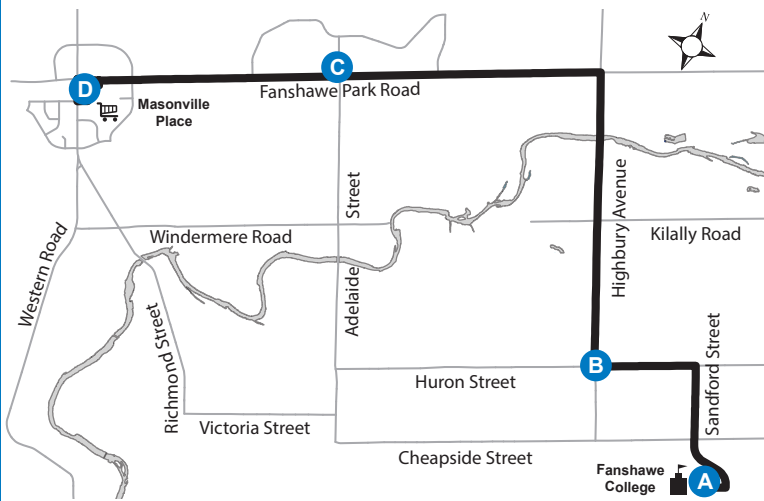

25 FANSHAWE COLLEGE- MASONVILLE PLACE

Map Legend

A Timepoint Shopping Centre College/ University

Effective: September 5th, 2021

519-451-1347
www.londontransit.ca

ROUTE 25 - MONDAY TO FRIDAY

use realtime.londontransit.ca for up-to-date arrivals

ROUTE 25 - SUNDAY / HOLIDAY

NORTHBOUND				SOUTHBOUND			
Fanshawe College	Huron at Highbury	Fanshawe Park at Adelaide	Masonville Place	Masonville Place	Fanshawe Park at Adelaide	Huron at Highbury	Fanshawe College
A	B	C	D	D	C	B	A
LVS			ARR	LVS			ARR
8:47	8:54	9:02	9:07	9:10	9:14	9:21	9:26
9:34	9:41	9:51	9:56	10:02	10:06	10:13	10:18
10:29	10:36	10:46	10:51	10:57	11:01	11:08	11:13
11:23	11:30	11:40	11:45	11:50	11:54	12:04	12:10
12:16	12:23	12:33	12:38	12:46	12:52	1:02	1:08
1:16	1:23	1:33	1:38	1:46	1:52	2:02	2:08
2:16	2:23	2:33	2:38	2:46	2:52	3:02	3:08
2:43	2:49	2:57	3:02	3:08	3:14	3:24	3:30
3:10	3:17	3:27	3:32	3:35	3:41	3:51	3:57
3:37	3:44	3:54	3:59	4:02	4:08	4:18	4:24
4:04	4:11	4:21	4:26	4:29	4:35	4:45	4:51
4:31	4:38	4:48	4:53	4:56	5:01	5:09	5:15
4:58	5:05	5:15	5:20	5:23	5:28	5:36	5:42
5:20	5:27	5:37	5:42	5:50	5:55	6:03	6:09
5:47	5:54	6:04	6:09	6:17	6:22	6:30	6:36
6:14	6:21	6:31	6:36	6:44	6:49	6:57	7:03
6:41	6:48	6:58	7:03	7:05	7:10	7:18	7:24*
7:06	7:13	7:23	7:28	7:39	7:44	7:52	7:58
8:06	8:13	8:23	8:28	8:34	8:39	8:47	8:53
9:01	9:08	9:18	9:23	9:29	9:34	9:42	9:48
9:56	10:03	10:12	10:17	10:26	10:30	10:38	10:43
10:46	10:52	11:01	11:06	11:08	11:12	11:20	11:25*