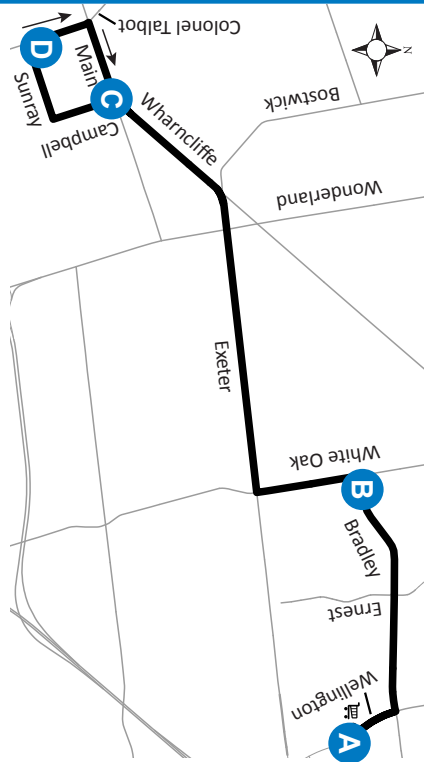

# 28 WHITE OAKS MALL- LAMBETH

**A** Map Legend  
Timepoint

**A** Shopping Centre  
Route Direction

Effective: September 5th, 2021

## ROUTE 28 - MONDAY TO FRIDAY

SOUTHBOUND				NORTHBOUND			
White Oaks Mall	White Oak at Bradley	Main at Campbell	Sunray at Colonel Talbot	Sunray at Colonel Talbot	Main at Campbell	White Oak at Bradley	White Oaks Mall
<b>A</b>	<b>B</b>	<b>C</b>	<b>D</b>	<b>D</b>	<b>C</b>	<b>B</b>	<b>A</b>
LVS			ARR	LVS			ARR
-	-	-	-	-	-	6:26	6:32
6:35	6:41	6:49	6:51	6:51	6:53	7:01	7:07
7:14	7:20	7:28	7:31	7:31	7:33	7:41	7:47
7:54	8:00	8:08	8:11	8:11	8:13	8:21	8:27
8:34	8:40	8:48	8:51	8:51	8:54	9:02	9:08
9:14	9:20	9:28	9:31	9:31	9:34	9:42	9:48
9:54	10:00	10:08	10:11	10:11	10:14*	To Garage	
No Service Until PM							
-	-	-	-	-	-	2:36	2:42
2:48	2:54	3:02	3:05	3:05	3:08	3:16	3:22
3:28	3:34	3:42	3:45	3:45	3:48	3:56	4:02
4:08	4:14	4:22	4:25	4:25	4:28	4:36	4:42
4:48	4:54	5:02	5:05	5:05	5:08	5:16	5:22
5:28	5:34	5:42	5:45	5:45	5:48	5:56	6:02
6:08	6:14	6:22	6:25	6:25	6:28	6:36	6:42
6:48	6:54	7:02	7:05	7:05	7:08*	To Garage	

### SERVICE NOTE:

Route 28 operates on a modified weekday peak period service only from 6:30AM – 10:30AM and 2:30PM – 7:00PM.