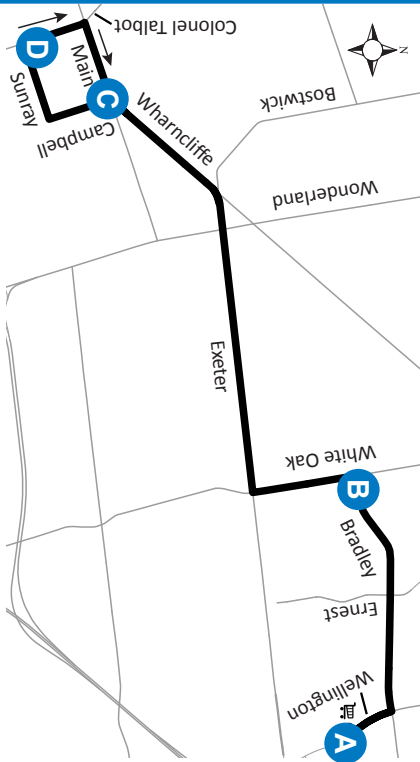

# 28 WHITE OAKS MALL- LAMBETH

**A** Map Legend  
Timepoint

**A** Shopping Centre  
Route Direction

Effective: September 5th, 2021

## ROUTE 28 - MONDAY TO FRIDAY

SOUTHBOUND				NORTHBOUND			
White Oaks Mall	White Oak at Bradley	Main at Campbell	Sunray at Colonel Talbot	Sunray at Colonel Talbot	Main at Campbell	White Oak at Bradley	White Oaks Mall
<b>A</b>	<b>B</b>	<b>C</b>	<b>D</b>	<b>D</b>	<b>C</b>	<b>B</b>	<b>A</b>
LVS			ARR	LVS			ARR
-	-	-	-	-	-	6:26	6:32
6:35	6:41	6:49	6:51	6:51	6:53	7:01	7:07
7:14	7:20	7:28	7:31	7:31	7:33	7:41	7:47
7:54	8:00	8:08	8:11	8:11	8:13	8:21	8:27
8:34	8:40	8:48	8:51	8:51	8:54	9:02	9:08
9:14	9:20	9:28	9:31	9:31	9:34	9:42	9:48
9:54	10:00	10:08	10:11	10:11	10:14*	To Garage	
No Service Until PM							
-	-	-	-	-	-	2:36	2:42
2:48	2:54	3:02	3:05	3:05	3:08	3:16	3:22
3:28	3:34	3:42	3:45	3:45	3:48	3:56	4:02
4:08	4:14	4:22	4:25	4:25	4:28	4:36	4:42
4:48	4:54	5:02	5:05	5:05	5:08	5:16	5:22
5:28	5:34	5:42	5:45	5:45	5:48	5:56	6:02
6:08	6:14	6:22	6:25	6:25	6:28	6:36	6:42
6:48	6:54	7:02	7:05	7:05	7:08*	To Garage	

### SERVICE NOTE:

Route 28 operates on a modified weekday peak period service only from 6:30AM – 10:30AM and 2:30PM – 7:00PM.