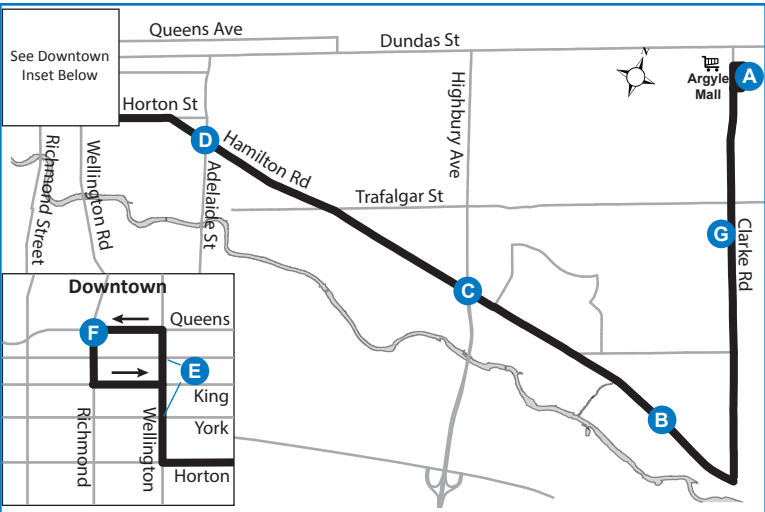

# 3 DOWNTOWN - ARGYLE MALL

Map Legend

Effective: September 5th, 2021

- A** Timepoint
- Shopping Centre
- Route Direction

519-451-1347  
www.londontransit.ca

ROUTE 3 - SUNDAY / HOLIDAY

WESTBOUND						EASTBOUND				
Argyle Mall	Hamilton at River Run	Hamilton at Highbury	Hamilton at Adelaide	Wellington at Dundas	Richmond at Queens	Wellington at York	Hamilton at Adelaide	Hamilton at Highbury	Clarke at Charterhouse	Argyle Mall
A	B	C	D	E	F	E	D	C	G	A
LVS										ARR
8:49	8:58	9:03	9:11	9:16	9:19	9:22	9:27	9:34	9:42	9:46+
9:36	9:45	9:50	9:58	10:03	10:06	10:09	10:14	10:21	10:29	10:33+
10:23	10:32	10:37	10:45	10:50	10:53	10:56	11:01	11:08	11:16	11:20+
11:10	11:19	11:24	11:32	11:37	11:40	11:43	11:48	11:55	12:03	12:08+
11:56	12:06	12:11	12:19	12:24	12:27	12:30	12:35	12:42	12:51	12:56+
12:43	12:53	12:58	1:06	1:11	1:14	1:17	1:22	1:29	1:38	1:43+
1:30	1:40	1:45	1:53	1:58	2:01	2:04	2:09	2:16	2:25	2:30+
2:17	2:27	2:32	2:40	2:45	2:48	2:51	2:56	3:03	3:12	3:17+
3:04	3:14	3:19	3:27	3:32	3:35	3:38	3:43	3:50	3:59	4:04+
3:51	4:01	4:06	4:14	4:19	4:22	4:25	4:30	4:37	4:46	4:51+
4:39	4:49	4:54	5:02	5:07	5:09	5:12	5:17	5:24	5:33	5:37+
5:28	5:37	5:41	5:49	5:54	5:56	5:59	6:04	6:11	6:20	6:24*
6:15	6:24	6:28	6:36	6:41	6:43	6:46	6:51	6:58	7:07	7:11
7:22	7:31	7:35	7:43	7:48	7:50	7:53	7:58	8:05	8:14	8:18
8:22	8:31	8:35	8:43	8:48	8:50	8:53	8:58	9:05	9:14	9:18
9:22	9:31	9:35	9:43	9:48	9:50	9:53	9:58	10:05	10:13	10:16+