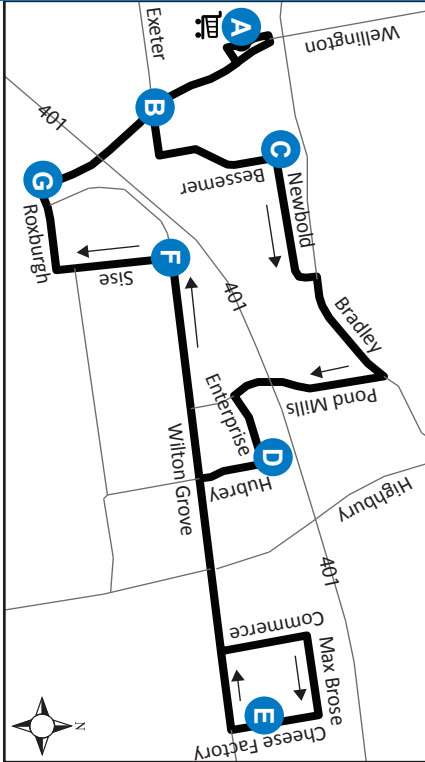

# 30 WHITE OAKS MALL - CHEESE FACTORY RD.

<b>A</b> Timepoint	<b>Map Legend</b>
Shopping Centre	<b>Effective: September 5th, 2021</b>
Route Direction	

# 30 WHITE OAKS MALL - CHEESE FACTORY RD.

<b>A</b> Timepoint	<b>Map Legend</b>
Shopping Centre	<b>Effective: September 5th, 2021</b>
Route Direction	

**ROUTE 30 - MONDAY TO FRIDAY**

EASTBOUND					WESTBOUND				
White Oaks Mall	Wellington at Exeter	Newbold at Bessemer	Hubrey at Enterprise	Cheese Factory Road	Cheese Factory Road	Wilton Grove at Sise	Roxborough at Wellington	Wellington at Exeter	White Oaks Mall
<b>A</b>	<b>B</b>	<b>C</b>	<b>D</b>	<b>E</b>	<b>E</b>	<b>F</b>	<b>G</b>	<b>B</b>	<b>A</b>
LVS				ARR	LVS				ARR
6:32	6:34	6:37	6:43	6:48	6:48	6:54	6:56	6:59	7:02
7:12	7:14	7:17	7:23	7:28	7:28	7:34	7:36	7:39	7:42
7:52	7:54	7:57	8:03	8:08	8:08	8:14	8:16	8:19	8:22
8:32	8:34	8:37	8:43	8:48	8:48	8:54	8:56	8:59	9:02
9:12	9:14	9:17	9:23	9:28	9:28	9:34	9:36	9:39	9:42
9:52	9:54	9:57	10:03	10:08	10:08	10:14	10:16	10:19	10:22
10:32	10:34	10:37	10:43	10:48	10:48	10:54	10:56	10:59	11:02*
No Service Until PM									
2:30	2:32	2:35	2:41	2:46	2:46	2:52	2:54	2:57	3:00
3:10	3:12	3:15	3:21	3:26	3:26	3:32	3:34	3:37	3:40
3:50	3:52	3:55	4:01	4:06	4:06	4:12	4:14	4:17	4:20
4:30	4:32	4:35	4:41	4:46	4:46	4:52	4:54	4:57	5:00
5:10	5:12	5:15	5:21	5:26	5:26	5:32	5:34	5:37	5:40
5:50	5:52	5:55	6:01	6:06	6:06	6:12	6:14	6:17	6:20
6:25	6:27	6:30	6:36	6:41	6:41	6:47	6:49	6:52	6:55*

**LEGEND**

<b>+</b>	Route Change	<b>*</b>	Bus into Garage
----------	--------------	----------	-----------------

**SPECIAL NOTE:**

Route 30 operates exclusively from 6:30-11AM, 2:30-7PM and 10:30-11:30PM on weekdays, excluding holidays