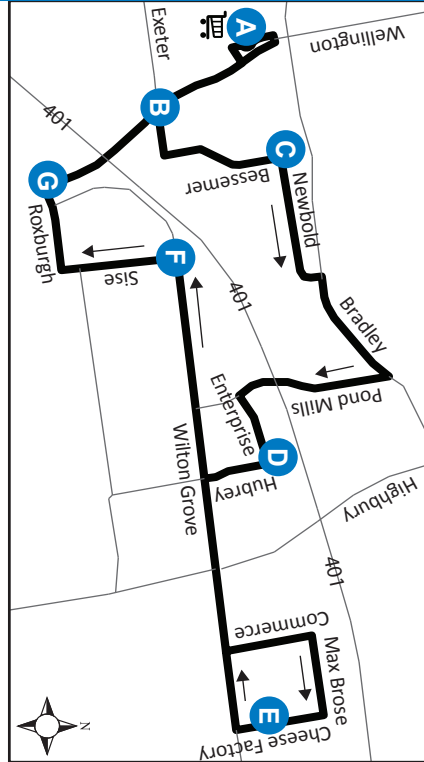

# 30 WHITE OAKS MALL - CHEESE FACTORY RD.

<b>A</b> Timepoint	<b>Map Legend</b>
Shopping Centre	<b>Effective: September 5th, 2021</b>
Route Direction	

# 30 WHITE OAKS MALL - CHEESE FACTORY RD.

<b>A</b> Timepoint	<b>Map Legend</b>
Shopping Centre	<b>Effective: September 5th, 2021</b>
Route Direction	

**ROUTE 30 - MONDAY TO FRIDAY**

EASTBOUND					WESTBOUND				
White Oaks Mall	Wellington at Exeter	Newbold at Bessemer	Hubrey at Enterprise	Cheese Factory Road	Cheese Factory Road	Wilton Grove at Sise	Roxborough at Wellington	Wellington at Exeter	White Oaks Mall
<b>A</b>	<b>B</b>	<b>C</b>	<b>D</b>	<b>E</b>	<b>E</b>	<b>F</b>	<b>G</b>	<b>B</b>	<b>A</b>
LVS				ARR	LVS				ARR
6:32	6:34	6:37	6:43	6:48	6:48	6:54	6:56	6:59	7:02
7:12	7:14	7:17	7:23	7:28	7:28	7:34	7:36	7:39	7:42
7:52	7:54	7:57	8:03	8:08	8:08	8:14	8:16	8:19	8:22
8:32	8:34	8:37	8:43	8:48	8:48	8:54	8:56	8:59	9:02
9:12	9:14	9:17	9:23	9:28	9:28	9:34	9:36	9:39	9:42
9:52	9:54	9:57	10:03	10:08	10:08	10:14	10:16	10:19	10:22
10:32	10:34	10:37	10:43	10:48	10:48	10:54	10:56	10:59	11:02*
No Service Until PM									
2:30	2:32	2:35	2:41	2:46	2:46	2:52	2:54	2:57	3:00
3:10	3:12	3:15	3:21	3:26	3:26	3:32	3:34	3:37	3:40
3:50	3:52	3:55	4:01	4:06	4:06	4:12	4:14	4:17	4:20
4:30	4:32	4:35	4:41	4:46	4:46	4:52	4:54	4:57	5:00
5:10	5:12	5:15	5:21	5:26	5:26	5:32	5:34	5:37	5:40
5:50	5:52	5:55	6:01	6:06	6:06	6:12	6:14	6:17	6:20
6:25	6:27	6:30	6:36	6:41	6:41	6:47	6:49	6:52	6:55*

**LEGEND**

<b>+</b>	Route Change	<b>*</b>	Bus into Garage
----------	--------------	----------	-----------------

**SPECIAL NOTE:**

Route 30 operates exclusively from 6:30-11AM, 2:30-7PM and 10:30-11:30PM on weekdays, excluding holidays