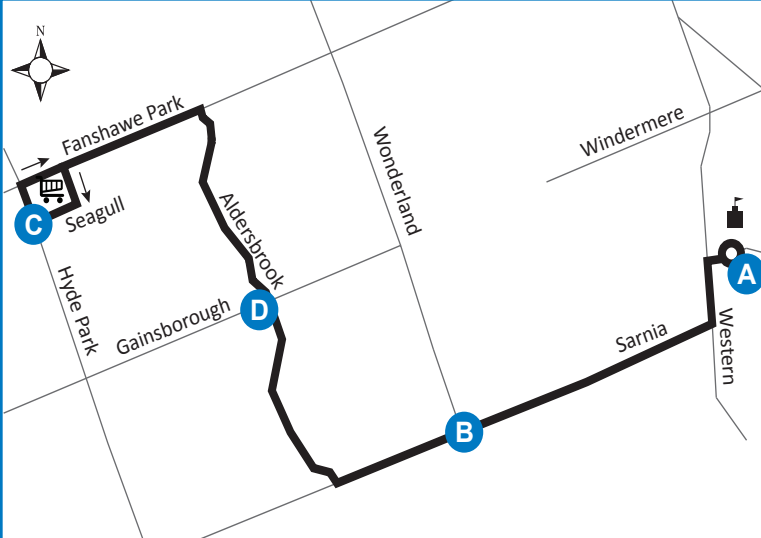

ALUMNI HALL -
HYDE PARK POWER
CENTRE
31

Map Legend

A Timepoint Shopping Centre College/ University

Effective: September 5th, 2021

519-451-1347
www.londontransit.ca

ROUTE 31 - MONDAY TO FRIDAY

use realtime.londontransit.ca for up-to-date arrivals

LEGEND

* Bus into Garage + Route Change

use realtime.londontransit.ca for up-to-date arrivals

ROUTE 31 - SATURDAY

WESTBOUND			EASTBOUND				
Alumni Hall	Wonderland at Sarnia	Seagull at Hyde Park	Seagull at Hyde Park	Aldersbrook at Brunswick	Wonderland at Sarnia	Alumni Hall	
A	B	C	C	D	B	A	
LVS		ARR	LVS			ARR	
8:30	8:37	8:50	8:53	8:59	9:04	9:12	
9:14	9:21	9:34	9:43	9:49	9:54	10:02	
-	-	-	10:08	10:15	10:20	10:28	
10:04	10:11	10:23	10:32	10:39	10:44	10:52	
10:29	10:36	10:48	10:57	11:04	11:09	11:17	
10:54	11:01	11:13	11:22	11:29	11:34	11:42	
11:19	11:26	11:38	11:47	11:54	11:59	12:07	
11:44	11:51	12:03	12:12	12:19	12:24	12:32	
12:09	12:16	12:28	12:37	12:44	12:49	12:57	
12:34	12:41	12:53	1:02	1:09	1:14	1:22	
12:59	1:06	1:18	1:27	1:34	1:39	1:47	
1:24	1:31	1:43	1:52	1:59	2:04	2:12	
1:49	1:56	2:08	2:19	2:27	2:32	2:40	
2:16	2:24	2:36	2:46	2:54	2:59	3:07	
2:43	2:51	3:03	3:13	3:21	3:26	3:34	
3:10	3:18	3:30	3:40	3:48	3:53	4:01	
3:37	3:45	3:57	4:07	4:15	4:20	4:28	
4:04	4:12	4:24	4:34	4:42	4:47	4:55	
4:31	4:39	4:51	5:01	5:09	5:14	5:22	
4:58	5:06	5:18	5:28	5:36	5:41	5:49	
5:25	5:33	5:45*	To Garage				
5:52	6:00	6:13	6:20	6:27	6:32	6:40	
6:43	6:49	7:02	7:12	7:19	7:24	7:32	
7:34	7:40	7:53	8:03	8:10	8:15	8:23	
8:26	8:32	8:45	8:55	9:02	9:06	9:13	
9:16	9:22	9:34	9:41	9:48	9:52	9:59	
10:02	10:08	10:20	10:25	10:32	10:36	10:43	
10:44	10:50	11:02*	To Garage				

LEGEND

* Bus into Garage

+ Route Change