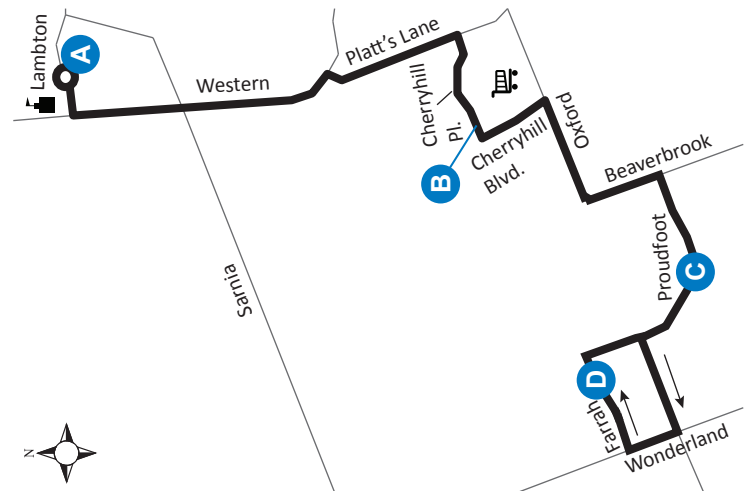

# 33 ALUMNI HALL - PROUDFOOT

Map Legend		Effective: September 5th, 2021		
<b>A</b>	Timepoint	→	Route Direction	Shopping Centre
	University		Service Notes	

519-451-1347  
www.londontransit.ca

## ROUTE 33 - MONDAY TO FRIDAY

use realtime.londontransit.ca for up-to-date arrivals

WESTBOUND			EASTBOUND			
Alumni Hall	Proudfoot at Forest Hills	Farrah at Proudfoot	Farrah at Proudfoot	Proudfoot at Forest Hills	Cherryhill at Cherryhill Pl.	Alumni Hall
<b>A</b>	<b>C</b>	<b>D</b>	<b>D</b>	<b>C</b>	<b>B</b>	<b>A</b>
LVS		ARR	LVS			ARR
-	-	7:00	7:00	7:02	7:08	7:17
-	-	7:13	7:13	7:15	7:21	7:30
-	-	7:26	7:26	7:28	7:34	7:43
7:19	7:33	7:38	7:39	7:41	7:47	7:56
7:32	7:46	7:51	7:52	7:54	8:00	8:09
7:45	7:59	8:04	8:05	8:07	8:13	8:22
7:58	8:12	8:17	8:18	8:20	8:26	8:35
8:11	8:25	8:30	8:31	8:33	8:39	8:48
8:24	8:38	8:43	8:44	8:46	8:52	9:01
8:37	8:51	8:56	8:57	8:59	9:05	9:14
8:50	9:04	9:09	9:10	9:12	9:17	9:25
9:03	9:16	9:21	9:23	9:25	9:30	9:38
9:16	9:29	9:34	9:36	9:38	9:43	9:51
9:27	9:40	9:45	9:49	9:51	9:56	10:04
9:40	9:53	9:58	10:02	10:04	10:09	10:17
9:53	10:06	10:11	10:15	10:17	10:22	10:30
10:06	10:19	10:24	10:28	10:30	10:35	10:43
10:19	10:32	10:37	10:41	10:43	10:48	10:56
10:32	10:45	10:50	10:54	10:56	11:01	11:09
10:45	10:58	11:03	11:07	11:09	11:14	11:22
10:58	11:11	11:16	11:20	11:22	11:27	11:35
11:11	11:24	11:29	11:33	11:35	11:40	11:48
11:24	11:37	11:42	11:46	11:48	11:53	12:01
11:37	11:50	11:55	11:59	12:01	12:06	12:14
11:50	12:03	12:08	12:14	12:16	12:21	12:29
12:03	12:18	12:23	12:27	12:29	12:34	12:42
12:16	12:31	12:36	12:40	12:42	12:47	12:55
12:31	12:46	12:51	12:53	12:55	1:00	1:08
12:44	12:59	1:04	1:08	1:10	1:15	1:23