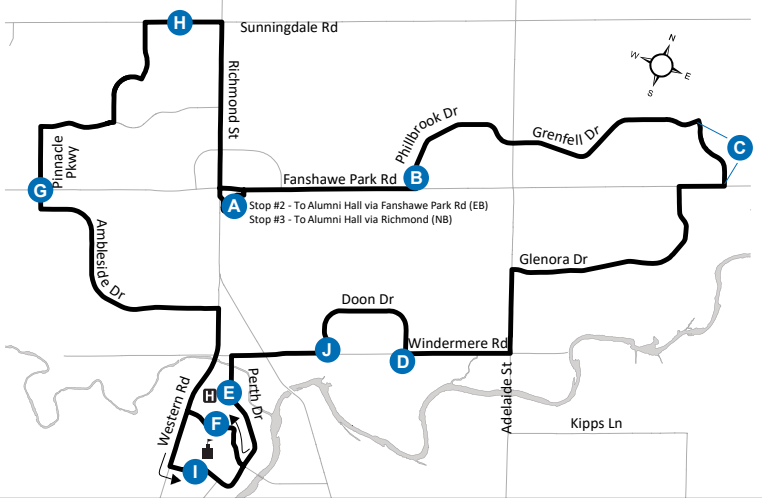

**34** MASONVILLE PLACE  
- ALUMNI HALL/  
NATURAL SCIENCE

519-451-1347  
www.londontransit.ca

<b>Map Legend</b>		<b>Effective: Septmeber 5th, 2021</b>	
<b>A</b>	Timepoint	<b>H</b>	Hospital
	Route Direction		University

**ROUTE 34 - SUNDAY / HOLIDAY**

CLOCKWISE									COUNTER-CLOCKWISE								
Masonville Place	Phillbrook at Donnybrook	Stackhouse at Fanshawe	Windermere at Doon	University Hospital	Natural Science	Pinnacle Parkway at Fanshawe	Sunningdale at Village Walk	Masonville Place	Masonville Place	Sunningdale at Village Walk	Pinnacle Parkway at Fanshawe	Alumni Hall	University Hospital	Doon at Windermere	Grenfell at Stackhouse	Fanshawe at Phillbrook	Masonville Place
A	B	C	D	E	F	G	H	A	A	H	G	I	E	J	C	B	A
LVS				LVS				ARR	LVS			LVS					ARR
-	-	-	-	-	-	-	-	-	10:00	10:03	10:10	10:21	10:25	10:28	10:37	10:44	10:48
10:00	10:06	10:13	10:20	10:29	10:32	10:39	10:46	10:52	11:00	11:03	11:10	11:21	11:25	11:28	11:37	11:44	11:48
11:00	11:06	11:13	11:20	11:29	11:32	11:39	11:46	11:52	12:00	12:03	12:10	12:22	12:26	12:29	12:38	12:45	12:50
12:00	12:07	12:13	12:20	12:29	12:32	12:39	12:46	12:52	1:00	1:03	1:10	1:22	1:26	1:29	1:38	1:45	1:50
1:00	1:07	1:13	1:20	1:29	1:32	1:39	1:46	1:52	2:00	2:03	2:10	2:22	2:26	2:29	2:38	2:45	2:50
2:00	2:07	2:13	2:20	2:29	2:32	2:39	2:46	2:52	3:00	3:03	3:10	3:22	3:26	3:29	3:38	3:45	3:50
3:00	3:07	3:13	3:20	3:29	3:32	3:39	3:46	3:52	4:00	4:03	4:10	4:22	4:26	4:29	4:38	4:45	4:50
4:00	4:07	4:13	4:20	4:29	4:32	4:39	4:46	4:52	5:00	5:03	5:10	5:20	5:24	5:27	5:36	5:43	5:47
5:00	5:05	5:11	5:18	5:26	5:29	5:35	5:42	5:47	6:00	6:03	6:10	6:20	6:24	6:27	6:36	6:43	6:47
6:00	6:05	6:11	6:18	6:26	6:29	6:35	6:42	6:47	7:00	7:03	7:10	7:20	7:24	7:27	7:36	7:43	7:47
7:00	7:05	7:11	7:18	7:26	7:29	7:35	7:42	7:47	7:50	7:53	8:00	8:10	8:14	8:17	8:26	8:33	8:37*
7:50	7:55	8:01	8:08	8:16	8:19	8:25	8:32	8:37*	To Garage								