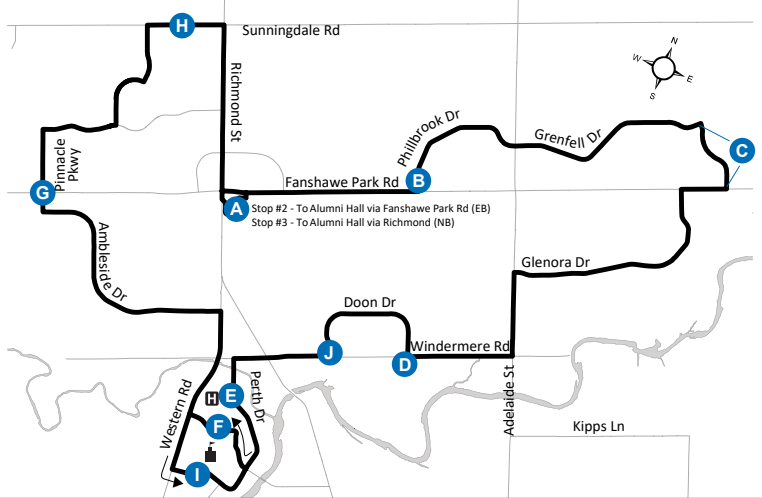

34 MASONVILLE PLACE
- ALUMNI HALL/
NATURAL SCIENCE

519-451-1347
www.londontransit.ca

Map Legend		Effective: September 5th, 2021	
A	Timepoint	H	Hospital
	Route Direction		University