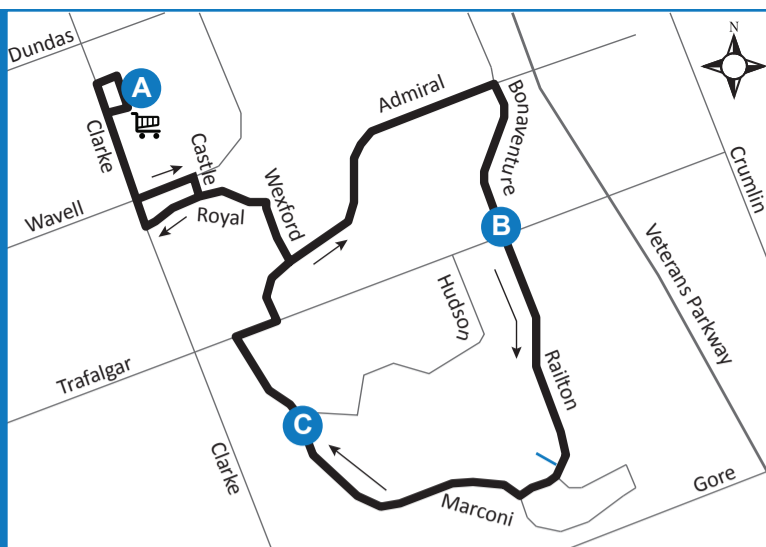

35 ARGYLE MALL - TRAFALGAR HEIGHTS

Map Legend

Effective: September 5th, 2021

A Timepoint Shopping Centre Route Direction

519-451-1347
www.londontransit.ca

ROUTE 35 - MONDAY TO FRIDAY

SOUTHBOUND		NORTHBOUND		
Argyle Mall	Bonaventure at Trafalgar	Bonaventure at Trafalgar	Marconi at Noel	Argyle Mall
A	B	B	C	A
LVS	ARR	LVS		ARR
	7:00	7:00	7:07	7:14
7:17	7:27	7:27	7:34	7:41
7:47	7:57	7:57	8:04	8:11
8:17	8:27	8:27	8:34	8:41
8:47	8:57	8:57	9:04	9:11
9:17	9:27	9:27	9:34	9:41
9:47	9:57	9:57	10:04	10:11
10:17	10:27	10:27	10:34	10:41
10:47	10:57	10:57	11:04	11:11
11:17	11:27	11:27	11:34	11:41
11:47	11:57	11:57	12:04	12:11
12:17	12:27	12:27	12:34	12:41
12:47	12:57	12:57	1:04	1:11
1:17	1:27	1:27	1:34	1:41
1:47	1:57	1:57	2:04	2:12
2:17	2:27	2:27	2:34	2:42
2:47	2:57	2:57	3:04	3:12
3:17	3:27	3:27	3:34	3:42
3:47	3:57	3:57	4:04	4:12
4:17	4:27	4:27	4:34	4:42
4:47	4:57	4:57	5:04	5:12
5:17	5:27	5:27	5:34	5:42
5:47	5:57	5:57	6:03	6:10
6:15	6:24	6:25	6:31	6:38
6:43	6:52	6:53	6:59	7:06
7:11	7:20	7:21	7:27	7:34
7:39	7:48	7:49	7:55	8:02
8:07	8:16	8:17	8:23	8:30
8:35	8:44	8:44	8:50*	To Garage

ROUTE 35 - SUNDAY / HOLIDAY

SOUTHBOUND		NORTHBOUND		
Argyle Mall	Bonaventure at Trafalgar	Bonaventure at Trafalgar	Marconi at Noel	Argyle Mall
A	B	B	C	A
LVS	ARR	LVS		ARR
	12:00	12:00	12:06	12:13
12:15	12:24	12:24	12:30	12:37
12:42	12:51	12:51	12:57	1:04
1:09	1:18	1:18	1:24	1:31
1:36	1:45	1:45	1:51	1:58
2:03	2:12	2:12	2:18	2:25
2:30	2:39	2:39	2:45	2:52
3:00	3:09	3:09	3:15	3:22
3:30	3:39	3:39	3:45	3:52
4:00	4:09	4:09	4:15	4:22
4:27	4:36	4:36	4:42	4:49
4:54	5:03	5:03	5:10	5:17
5:22	5:31	5:31	5:38	5:45
5:50	5:59	5:59	6:06	6:13
6:18	6:27	6:27	6:34	6:41
6:45	6:54	6:54	7:01*	To Garage