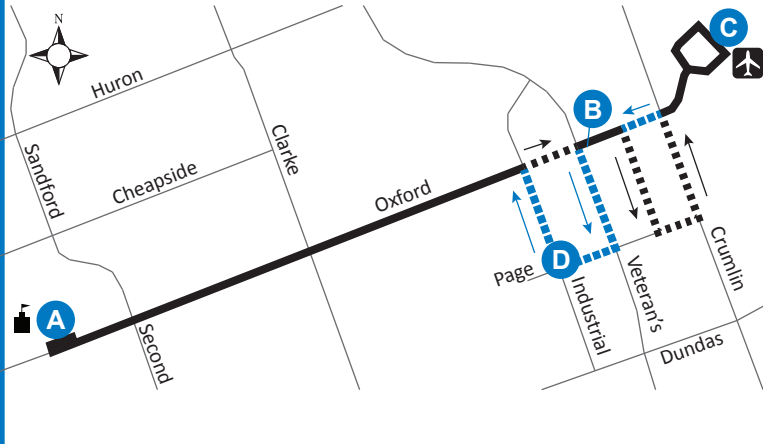

FANSHAWE COLLEGE - LONDON AIRPORT

36

Map Legend

	Timepoint		Shopping Centre		College/ University
	Airport	36	Service Notes		Route Direction

Effective: September 5th, 2021

519-451-1347
www.londontransit.ca

FANSHAWE COLLEGE - LONDON AIRPORT

36

Map Legend

	Timepoint		Shopping Centre		College/ University
	Airport	36	Service Notes		Route Direction

Effective: September 5th, 2021

519-451-1347
www.londontransit.ca

ROUTE 36 - MONDAY TO FRIDAY

use realtime.londontransit.ca for up-to-date arrivals

EASTBOUND			WESTBOUND	
Fanshawe College	Oxford at Veterans Parkway	London Airport	Page at Industrial	Fanshawe College
A	B	C	D	A
LVS		LVS		ARR
6:14	6:20	6:25	6:30	6:36
6:37	6:43	6:48	6:53	6:59
7:07	7:13	7:17	7:22	7:31
7:37	7:43	7:47	7:52	8:01
8:07	8:13	8:17	8:22	8:31
8:37	8:43	8:47	8:52	9:01
9:07	9:13	9:17	9:22	9:31
9:37	9:43	9:47	9:52	10:01
10:07	10:13	10:17	10:22	10:31
10:37	10:43	10:47	10:52	11:01
11:07	11:13	11:17	11:22	11:31
11:37	11:43	11:47	11:52	12:01
12:07	12:13	12:17	12:22	12:31
12:37	12:43	12:47	12:52	1:01
1:07	1:13	1:17	1:22	1:31
1:37	1:43	1:47	1:52	2:01
2:07	2:13	2:17	2:22	2:31
2:37	2:43	2:47	2:52	3:01
3:07	3:14	3:20	3:26	3:36
3:42	3:49	3:55	4:01	4:11
4:17	4:24	4:30	4:36	4:46
4:52	4:59	5:05	5:11	5:21
5:27	5:34	5:40	5:46	5:56
6:02	6:09	6:15	6:21	6:31
6:37	6:44	6:50	6:56	7:06*
LEGEND				
+	Route Change	*	Bus into Garage	

SERVICE NOTE:

Route 36 operates on weekdays only, excluding holidays.