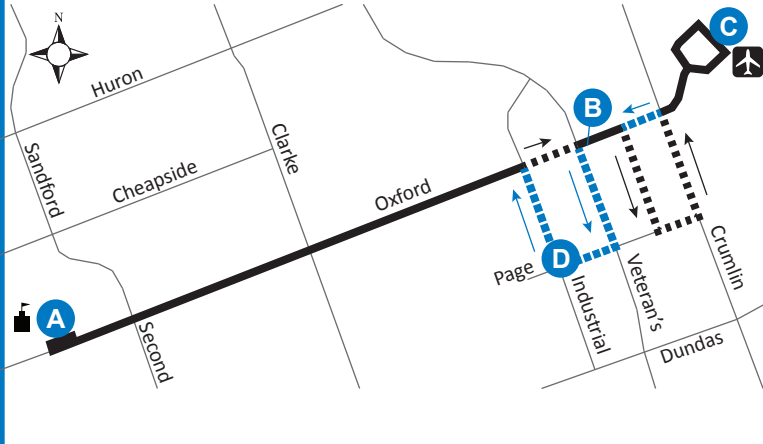

FANSHAWE COLLEGE - LONDON AIRPORT

36

Map Legend

	Timepoint		Shopping Centre		College/ University
	Airport	36	Service Notes		Route Direction

Effective: September 5th, 2021

519-451-1347
www.londontransit.ca

FANSHAWE COLLEGE - LONDON AIRPORT

36

Map Legend

	Timepoint		Shopping Centre		College/ University
	Airport	36	Service Notes		Route Direction

Effective: September 5th, 2021

519-451-1347
www.londontransit.ca

ROUTE 36 - MONDAY TO FRIDAY

use realtime.londontransit.ca for up-to-date arrivals

EASTBOUND			WESTBOUND	
Fanshawe College	Oxford at Veterans Parkway	London Airport	Page at Industrial	Fanshawe College
A	B	C	D	A
LVS		LVS		ARR
6:14	6:20	6:25	6:30	6:36
6:37	6:43	6:48	6:53	6:59
7:07	7:13	7:17	7:22	7:31
7:37	7:43	7:47	7:52	8:01
8:07	8:13	8:17	8:22	8:31
8:37	8:43	8:47	8:52	9:01
9:07	9:13	9:17	9:22	9:31
9:37	9:43	9:47	9:52	10:01
10:07	10:13	10:17	10:22	10:31
10:37	10:43	10:47	10:52	11:01
11:07	11:13	11:17	11:22	11:31
11:37	11:43	11:47	11:52	12:01
12:07	12:13	12:17	12:22	12:31
12:37	12:43	12:47	12:52	1:01
1:07	1:13	1:17	1:22	1:31
1:37	1:43	1:47	1:52	2:01
2:07	2:13	2:17	2:22	2:31
2:37	2:43	2:47	2:52	3:01
3:07	3:14	3:20	3:26	3:36
3:42	3:49	3:55	4:01	4:11
4:17	4:24	4:30	4:36	4:46
4:52	4:59	5:05	5:11	5:21
5:27	5:34	5:40	5:46	5:56
6:02	6:09	6:15	6:21	6:31
6:37	6:44	6:50	6:56	7:06*
LEGEND				
+	Route Change	*	Bus into Garage	

SERVICE NOTE:

Route 36 operates on weekdays only, excluding holidays.