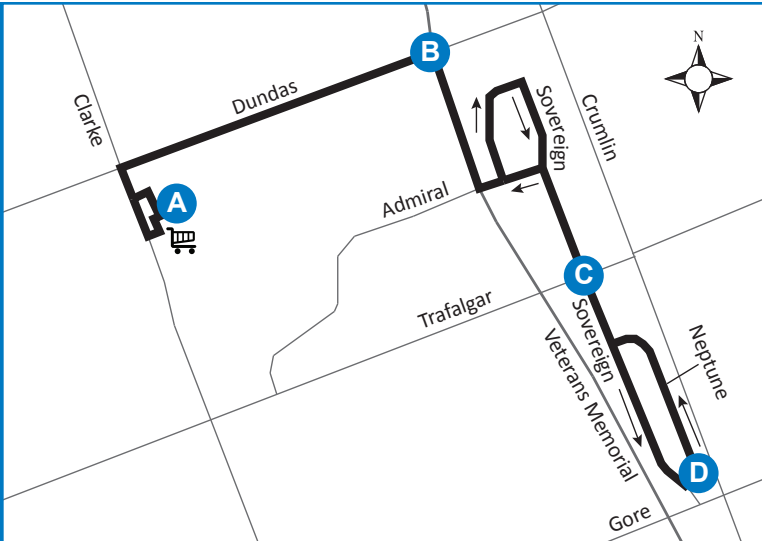

37 ARGYLE MALL - NEPTUNE CRESCENT

Map Legend

Effective: September 5th, 2021

A	Timepoint		Shopping Centre		Route Direction
----------	-----------	--	-----------------	--	-----------------

519-451-1347
www.londontransit.ca

ROUTE 37 - MONDAY TO FRIDAY

use realtime.londontransit.ca for up-to-date arrivals

SOUTHBOUND				NORTHBOUND		
Argyle Mall	Dundas at Veteran's Parkway	Sovereign at Trafalgar	Neptune at Sovereign	Sovereign at Trafalgar	Dundas at Veteran's Parkway	Argyle Mall
A	B	C	D	C	B	A
LVS						ARR
6:42	6:47	6:52	6:55	6:57	7:01	7:05
7:12	7:17	7:22	7:25	7:27	7:31	7:35
7:42	7:47	7:52	7:55	7:57	8:01	8:05
8:12	8:17	8:22	8:25	8:27*	To Garage	
No Service Until PM						
3:28	3:33	3:38	3:41	3:43	3:47	3:51
3:58	4:03	4:08	4:11	4:13	4:17	4:21
4:28	4:33	4:38	4:41	4:43	4:47	4:51
4:58	5:03	5:08	5:11	5:13	5:17	5:21*

LEGEND

+	Route Change	*	Bus into Garage
----------	--------------	----------	-----------------

SERVICE NOTE:

Route 37 operates from 6:30am to 8:30am and from 3:30pm to 5:30pm