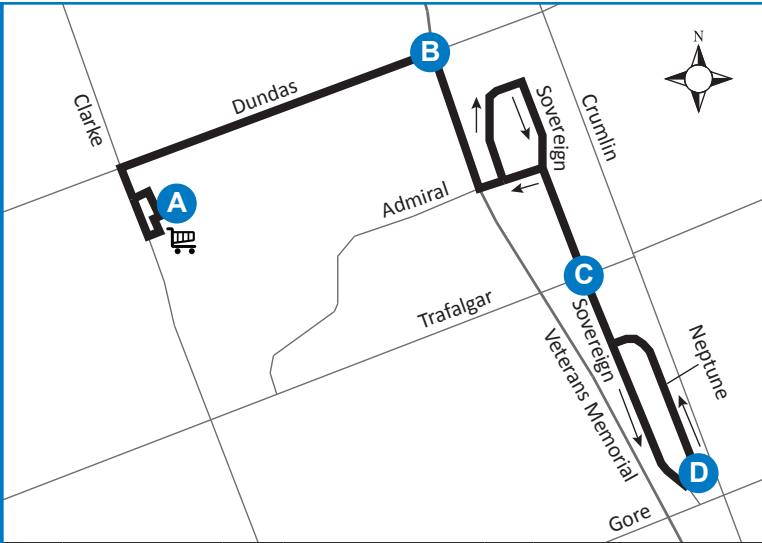

37 ARGYLE MALL - NEPTUNE CRESCENT

Map Legend

Effective: September 5th, 2021

A	Timepoint		Shopping Centre		Route Direction
----------	-----------	--	-----------------	--	-----------------

519-451-1347
www.londontransit.ca

ROUTE 37 - MONDAY TO FRIDAY

use realtime.londontransit.ca for up-to-date arrivals

SOUTHBOUND				NORTHBOUND		
Argyle Mall	Dundas at Veteran's Parkway	Sovereign at Trafalgar	Neptune at Sovereign	Sovereign at Trafalgar	Dundas at Veteran's Parkway	Argyle Mall
A	B	C	D	C	B	A
LVS						ARR
6:42	6:47	6:52	6:55	6:57	7:01	7:05
7:12	7:17	7:22	7:25	7:27	7:31	7:35
7:42	7:47	7:52	7:55	7:57	8:01	8:05
8:12	8:17	8:22	8:25	8:27*	To Garage	
No Service Until PM						
3:28	3:33	3:38	3:41	3:43	3:47	3:51
3:58	4:03	4:08	4:11	4:13	4:17	4:21
4:28	4:33	4:38	4:41	4:43	4:47	4:51
4:58	5:03	5:08	5:11	5:13	5:17	5:21*

LEGEND

+	Route Change	*	Bus into Garage
----------	--------------	----------	-----------------

SERVICE NOTE:

Route 37 operates from 6:30am to 8:30am and from 3:30pm to 5:30pm