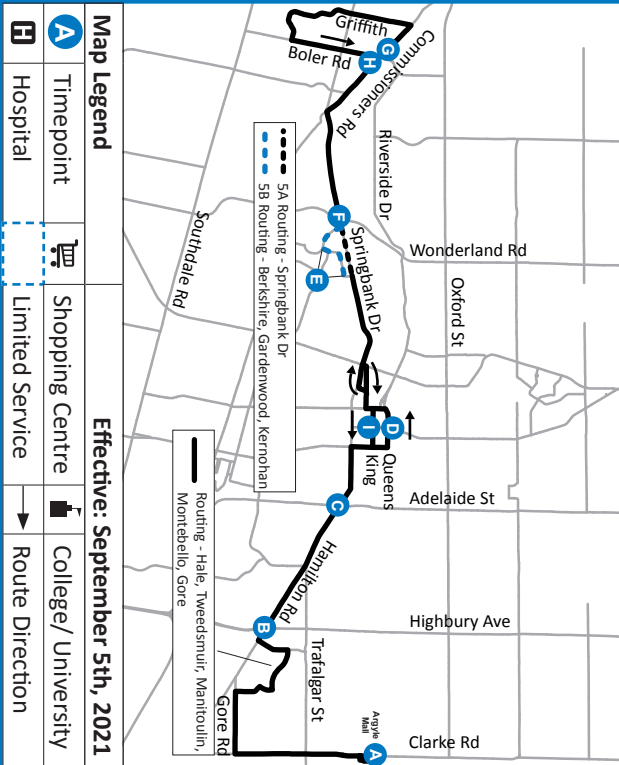

BYRON - ARGYLE MALL

519-451-1347
www.londontransit.ca

ROUTE 5 - MONDAY TO FRIDAY