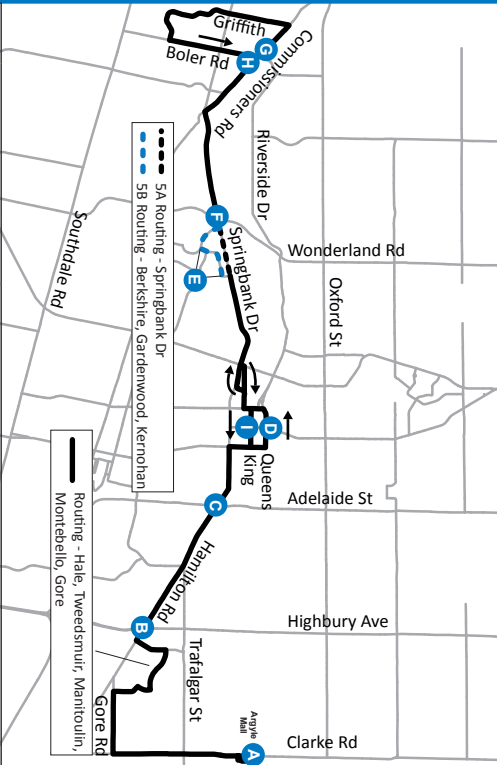

## BYRON - ARGYLE MALL

519-451-1347  
www.londontransit.ca

**ROUTE 5 - SUNDAY / HOLIDAY**

WESTBOUND							EASTBOUND						
Argyle Mall	Hamilton at Highbury	Hamilton at Adelaide	Queens at Richmond	Springbank at Wonderland	Commissioners at Halls Mills	Commissioners at Halls Mills	Commissioners at Boler	Commissioners at Boler	Springbank at Wonderland	King at Richmond	Hamilton at Adelaide	Hamilton at Highbury	Argyle Mall
A	B	C	D	F	G	G	H	H	F	I	C	B	A
LVS			LVS		ARR	LVS	ARR	LVS		LVS			ARR
-	-	-	8:12	8:22	8:27	8:29	8:40	8:40	8:46	8:57	9:04	9:11	9:23+
8:29	8:41	8:49	8:56	9:06	9:12	9:16	9:27	9:27	9:33	9:44	9:51	9:58	10:10+
9:13	9:27	9:35	9:43	9:53	9:59	10:03	10:14	10:14	10:20	10:31	10:38	10:45	10:57+
10:00	10:14	10:22	10:30	10:40	10:46	10:50	11:01	11:01	11:07	11:18	11:25	11:32	11:44+
10:47	11:01	11:09	11:17	11:27	11:33	11:36	11:47	11:47	11:53	12:05	12:12	12:19	12:33+
11:34	11:48	11:56	12:04	12:15	12:21	12:21	12:32	12:34	12:40	12:52	12:59	1:06	1:20+
12:21	12:35	12:43	12:51	1:02	1:08	1:08	1:19	1:21	1:27	1:39	1:46	1:53	2:07+
1:08	1:22	1:30	1:38	1:49	1:55	1:55	2:06	2:08	2:14	2:26	2:33	2:40	2:54+
1:55	2:09	2:17	2:25	2:36	2:42	2:42	2:53	2:55	3:01	3:13	3:20	3:27	3:41+
2:42	2:56	3:04	3:12	3:23	3:29	3:29	3:40	3:42	3:48	4:00	4:07	4:14	4:28+
3:29	3:43	3:51	3:59	4:10	4:16	4:16	4:27	4:29	4:35	4:47	4:54	5:01	5:14+
4:16	4:30	4:38	4:46	4:57	5:03	5:03	5:14	5:18	5:24	5:34	5:41	5:48	6:01+
5:04	5:18	5:26	5:33	5:44	5:49	5:49	6:00	6:05	6:11	6:21	6:28	6:35	6:48
5:51	6:05	6:13	6:20	6:31	6:36	6:36	6:47	7:05	7:11	7:21	7:28	7:35	7:48
6:51	7:05	7:13	7:20	7:31	7:36	7:36	7:47	8:05	8:11	8:21	8:28	8:35	8:48
7:51	8:05	8:13	8:20	8:31	8:36	8:36	8:47	9:00	9:06	9:16	9:23	9:30	9:43
8:51	9:05	9:13	9:20	9:31	9:36	9:36	9:46	10:06	10:12	10:21	10:26	10:32	10:43*
9:45	9:59	10:06	10:13	10:23	10:28	10:28	10:38	10:38	10:44	11:00	11:05	11:11	11:22*
10:27	10:39	10:46	11:00	11:10	11:15	11:15	11:25	11:25	11:31*	To Garage			