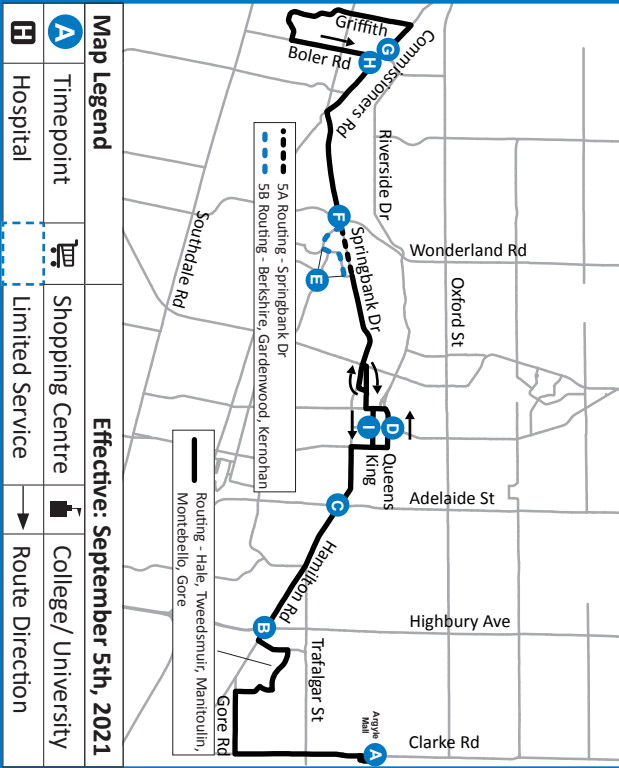

5

BYRON - ARGYLE MALL

A Timepoint	H Hospital
A Shopping Centre	H Limited Service
A College/ University	H Route Direction

519-451-1347
www.londontransit.ca

5

BYRON - ARGYLE MALL

A Timepoint	H Hospital
A Shopping Centre	H Limited Service
A College/ University	H Route Direction

LEGEND

+	Route Change	*	Bus into Garage
0:00	Bus goes into service 1min earlier at Clarke and Churchill		
8:12	Bus goes into service 2min earlier at Wellington and Dundas		

use realtime.londontransit.ca for up-to-date arrivals