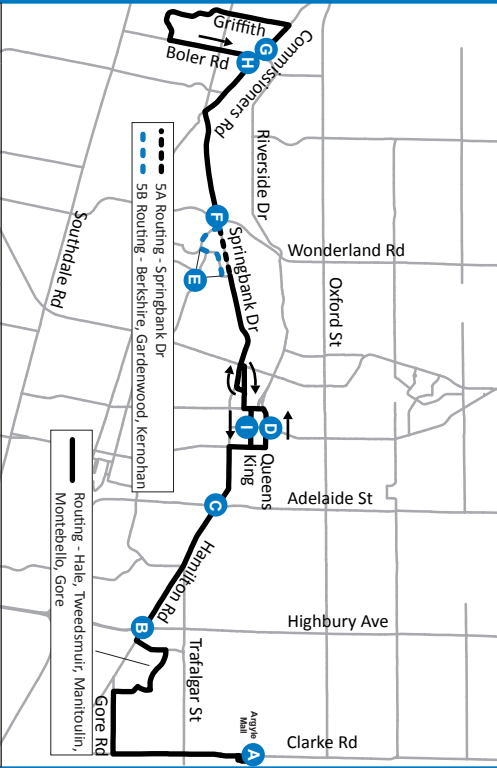

5

BYRON - ARGYLE MALL

A Timepoint	H Hospital
A Shopping Centre	H Limited Service
A College/ University	H Route Direction

519-451-1347
www.londontransit.ca

5

BYRON - ARGYLE MALL

A Timepoint	H Hospital
A Shopping Centre	H Limited Service
A College/ University	H Route Direction

LEGEND

+	Route Change	*	Bus into Garage
0:00	Bus goes into service 1min earlier at Clarke and Churchill		
8:12	Bus goes into service 2min earlier at Wellington and Dundas		

use realtime.londontransit.ca for up-to-date arrivals