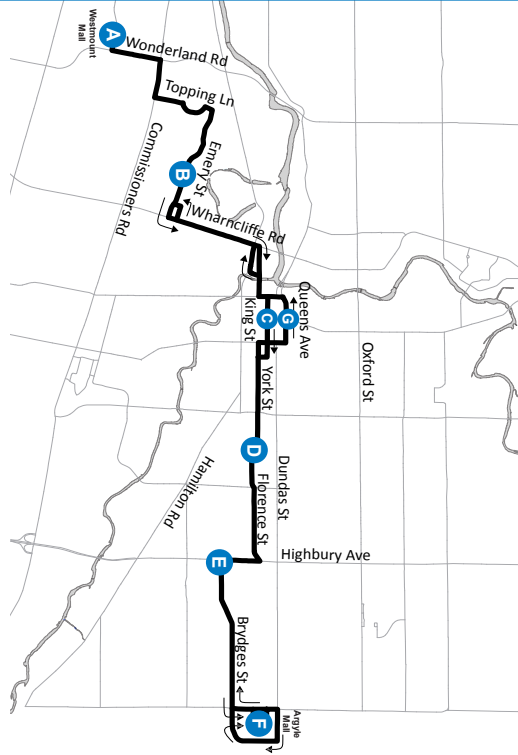

519-451-1347
www.londontransit.ca

ROUTE 7 - MONDAY TO FRIDAY