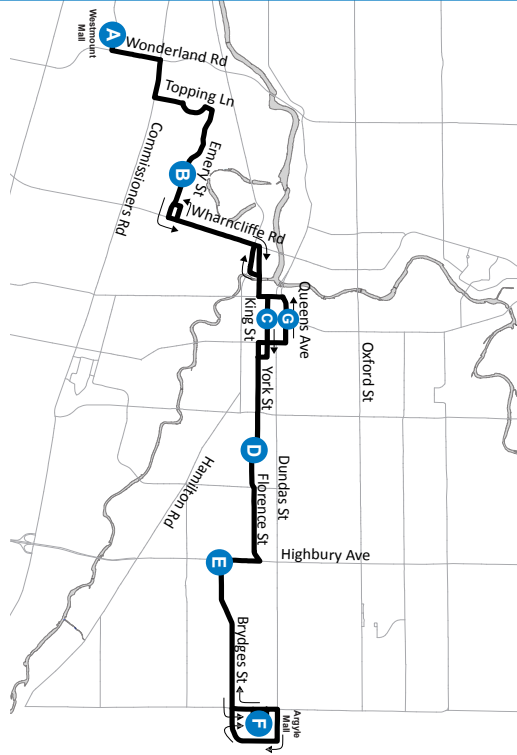

7

WESTMOUNT MALL - ARGYLE MALL

- Map Legend**
- A** Timepoint
- H** Hospital
- Route Direction
- U** University

Effective: September 5th, 2021

519-451-1347
www.londontransit.ca

7

WESTMOUNT MALL - ARGYLE MALL