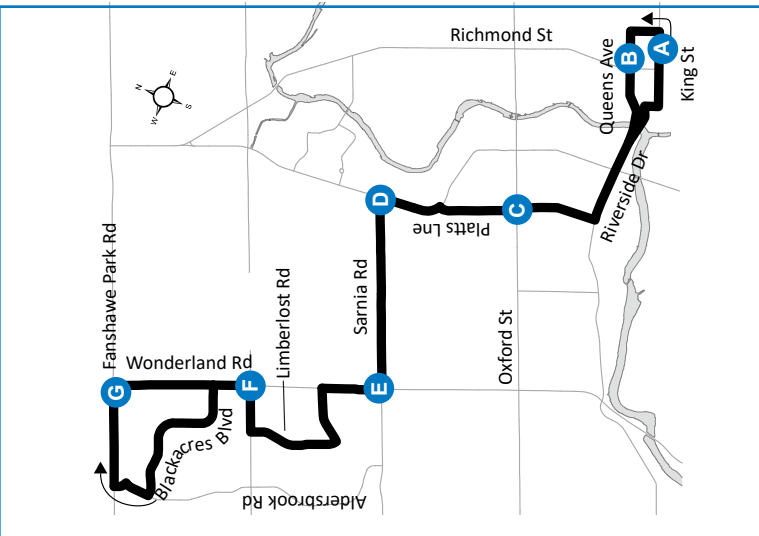

9 DOWNTOWN - WHITE HILLS

Map Legend Effective: September 5th, 2021

A Timepoint → Route Direction 🏫 College/ University

519-451-1347
www.londontransit.ca

ROUTE 9 - MONDAY TO FRIDAY