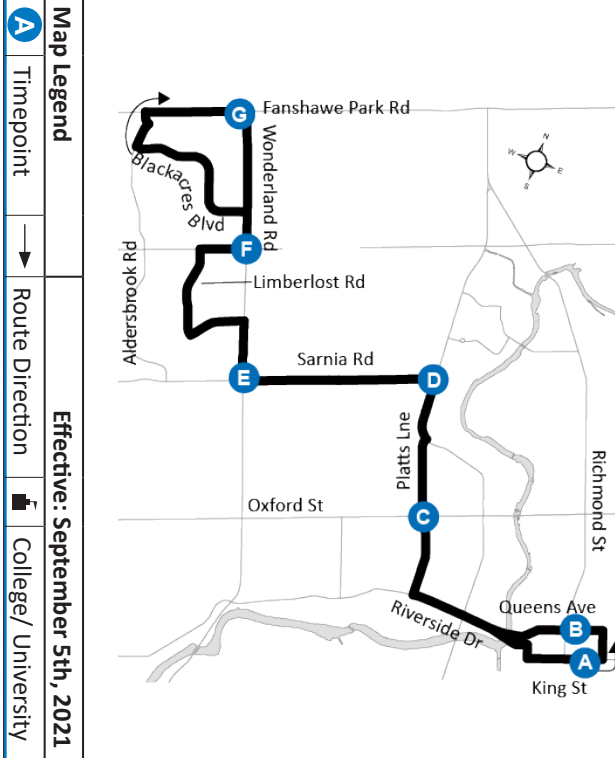

DOWNTOWN - WHITEHILLS

519-451-1347
www.londontransit.ca

ROUTE 9 - MONDAY TO FRIDAY

NORTHBOUND						SOUTHBOUND						
King at Clarence	Queens at Richmond	Platt's at Oxford	Sarnia at Western	Wonderland at Sarnia	Gainsborough at Wonderland	Fanshawe Park at Wonderland	Gainsborough at Wonderland	Gainsborough at Wonderland	Wonderland at Sarnia	Sarnia at Western	Platt's at Oxford	King at Clarence
A	B	C	D	E	F	G	F	F	E	D	C	A
LVS					LVS		ARR	LVS				ARR
-	5:32	5:37	5:41	5:45	5:50	5:58	6:01	6:01	6:08	6:11	6:16	6:23
6:27	6:30	6:35	6:39	6:43	6:50	6:58	7:01	7:01	7:08	7:11	7:16	7:23
7:27	7:30	7:35	7:39	7:43	7:50	7:58	8:01	8:01	8:08	8:11	8:16	8:23
-	8:02	8:09	8:14	8:18	8:24	8:32	8:35	8:35	8:42	8:45	8:50	8:57
8:30	8:34	8:41	8:46	8:50	8:56	9:04	9:07	9:07	9:14	9:17	9:22	9:29
9:02	9:06	9:13	9:18	9:22	9:28	9:36	9:39	9:39	9:46	9:49	9:54	10:01
9:34	9:38	9:45	9:50	9:54	10:00	10:08	10:11	10:11	10:18	10:21	10:26	10:34
-	9:58	10:05	10:10	10:14	10:25	10:33	10:36	10:36	10:43	10:46	10:51	10:59
10:16	10:20	10:27	10:32	10:36	10:50	10:58	11:01	11:01	11:08	11:11	11:16	11:24
10:41	10:45	10:52	10:57	11:01	11:15	11:23	11:26	11:26	11:33	11:36	11:41	11:49
11:06	11:10	11:17	11:22	11:26	11:40	11:48	11:51	11:51	11:58	12:01	12:06	12:14
11:31	11:35	11:42	11:47	11:51	11:56	12:03	12:06	12:15	12:23	12:26	12:31	12:39
11:55	11:59	12:06	12:12	12:17	12:22	12:30	12:33	12:40	12:48	12:51	12:56	1:04
12:20	12:24	12:31	12:37	12:42	12:47	12:55	12:58	1:05	1:13	1:16	1:21	1:29
12:45	12:49	12:56	1:02	1:07	1:12	1:20	1:23	1:30	1:38	1:41	1:46	1:54
1:10	1:14	1:21	1:27	1:32	1:37	1:45	1:48	1:55	2:03	2:06	2:11	2:20
1:35	1:39	1:46	1:52	1:57	2:02	2:10	2:13	2:19	2:27	2:30	2:35	2:44
2:00	2:04	2:11	2:17	2:22	2:28	2:36	2:39	2:44	2:52	2:55	3:00	3:09
2:25	2:29	2:36	2:42	2:47	2:53	3:01	3:04	3:09	3:17	3:20	3:25	3:34
2:49	2:53	3:00	3:06	3:11	3:17	3:25	3:28	3:34	3:42	3:45	3:50	3:59
3:14	3:18	3:25	3:31	3:36	3:42	3:50	3:53	3:59	4:07	4:10	4:15	4:24
3:39	3:43	3:50	3:56	4:01	4:07	4:15	4:18	4:24	4:32	4:35	4:40	4:49
4:04	4:08	4:15	4:21	4:26	4:32	4:40	4:43	4:49	4:57	5:00	5:05	5:14
4:29	4:33	4:40	4:46	4:51	4:57	5:05	5:08	5:14	5:22	5:25	5:30	5:39
4:54	4:58	5:05	5:11	5:16	5:22	5:30	5:33	5:39	5:47	5:50	5:55	6:04
5:19	5:23	5:30	5:36	5:41	5:47	5:55	5:58	5:59	6:07	6:10	6:15	6:23*
5:44	5:48	5:55	6:01	6:06	6:11	6:20	6:23	6:23	6:30	6:33	6:38	6:46
6:15	6:18	6:24	6:29	6:34	6:39	6:48	6:51	6:54	7:01	7:04	7:09	7:17
6:47	6:50	6:56	7:01	7:06	7:11	7:20	7:23	7:26	7:33	7:36	7:41	7:49
7:19	7:22	7:28	7:33	7:38	7:43	7:52	7:55	7:58	8:05	8:08	8:13	8:21
7:51	7:54	8:00	8:05	8:10	8:15	8:24	8:27	8:30	8:37	8:40	8:45	8:53
8:23	8:26	8:32	8:37	8:42	8:47	8:56	8:59	9:02	9:09	9:12	9:17	9:24
8:55	8:58	9:04	9:08	9:13	9:18	9:26	9:29	9:32	9:39	9:42	9:47	9:54
9:27	9:30	9:36	9:40	9:45	9:50	9:58	10:01	10:02	10:09	10:12	10:17	10:24
9:57	10:00	10:06	10:10	10:15	10:20	10:28	10:31	10:32	10:39	10:42	10:47	10:54
10:27	10:30	10:36	10:40	10:45	10:50	10:58	11:01	11:02	11:09	11:12	11:17	11:24
10:57	11:00	11:06	11:10	11:15	11:20	11:28	11:31	11:32	11:39	11:42	11:47	11:54*
11:33	11:36	11:42	11:46	11:51	11:56	12:03	12:06	12:22	12:29	12:32	12:37	12:44
12:44	1:00	1:05	1:09	1:14	1:18	1:25*	To Garage