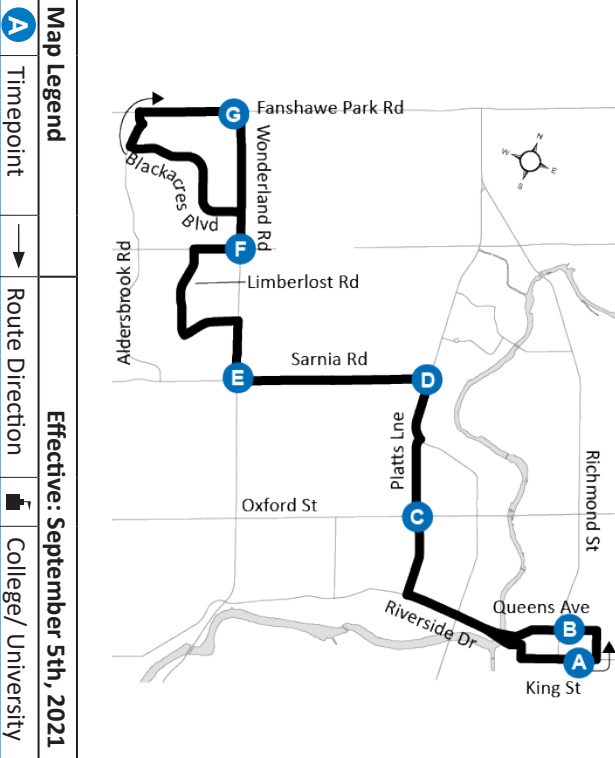

9

DOWNTOWN - WHITEHILLS

519-451-1347
www.londontransit.ca

9