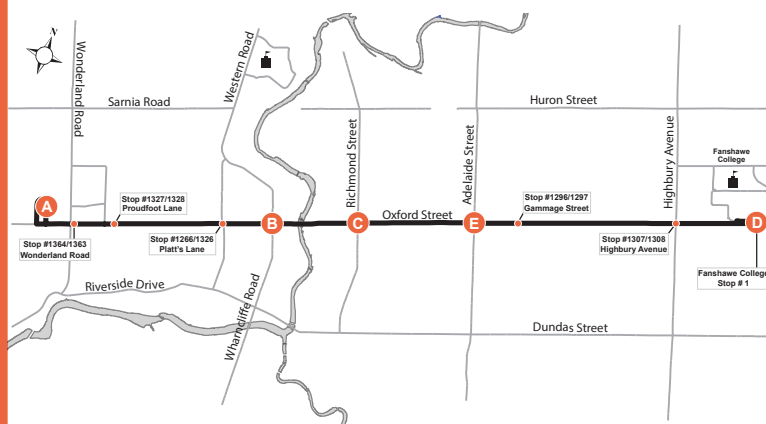

EXPRESS  
FANSHAWE COLLEGE -  
OXFORD AT WONDERLAND

91

**Map Legend**

<b>A</b>	Timepoint		College	91	Service Notes
<b>●</b>	Stop Location		Route Direction		

Effective: September 5th, 2021

519-451-1347  
www.londontransit.ca

**LEGEND**

*	Bus into Garage	+	Route Change
---	-----------------	---	--------------

use [realtime.londontransit.ca](https://realtime.londontransit.ca) for up-to-date arrivals

ROUTE 91 - SATURDAY

EASTBOUND				WESTBOUND			
Capulet at Oxford	Oxford at Wharncliffe	Oxford at Richmond	Fanshawe College Stop 1	Fanshawe College Stop 1	Oxford at Adelaide	Oxford at Richmond	Capulet at Oxford
<b>A</b>	<b>B</b>	<b>C</b>	<b>D</b>	<b>D</b>	<b>E</b>	<b>C</b>	<b>A</b>
LVS			ARR	LVS			ARR
-	-	-	-	10:50	10:57	11:00	11:11
-	-	-	-	11:15	11:22	11:25	11:36
11:14	11:22	11:25	11:34	11:40	11:47	11:50	12:01
11:39	11:47	11:50	11:59	12:05	12:13	12:16	12:29
12:04	12:13	12:16	12:25	12:30	12:38	12:41	12:54
12:30	12:39	12:42	12:51	12:55	1:03	1:06	1:19
12:55	1:04	1:07	1:16	1:20	1:28	1:31	1:44
1:20	1:29	1:32	1:41	1:45	1:53	1:56	2:09
1:45	1:54	1:57	2:06	2:10	2:18	2:21	2:33
2:10	2:19	2:22	2:32	2:35	2:43	2:46	2:58
2:35	2:44	2:47	2:57	3:00	3:08	3:11	3:23
3:00	3:09	3:12	3:22	3:25	3:33	3:36	3:48
3:25	3:34	3:37	3:47	3:50	3:58	4:01	4:13
3:50	3:59	4:02	4:12	4:15	4:23	4:26	4:38
4:15	4:24	4:27	4:37	4:40	4:48	4:51	5:03
4:40	4:49	4:52	5:02	5:05	5:13	5:16	5:28
5:05	5:14	5:17	5:27	5:30	5:38	5:41	5:53
5:30	5:39	5:42	5:52	5:55	6:03	6:06	6:17
5:55	6:04	6:07	6:17	6:20	6:28	6:31	6:42
6:20	6:28	6:31	6:41	6:45	6:53	6:56	7:07
6:45	6:53	6:56	7:06	7:10	7:18	7:21	7:32
7:10	7:18	7:21	7:31	7:35	7:43	7:46	7:57
7:35	7:43	7:46	7:56	8:00	8:08	8:11	8:22
8:00	8:08	8:11	8:21	8:25	8:33	8:36	8:47
8:25	8:33	8:36	8:46	8:50	8:58	9:01	9:10
8:50	8:58	9:01	9:09*	To Garage			
9:13	9:20	9:22	9:30*	To Garage			