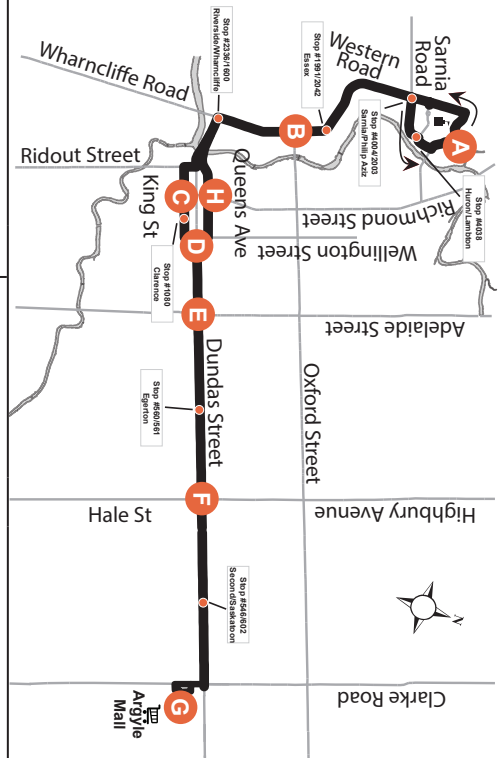

94 EXPRESS NATURAL SCIENCE - ARGYLE MALL

Map Legend	Effective: September 5th, 2021
A Timepoint	H Shopping Centre
● Stop Location	H Hospital
	➔ College/ University
	➔ Route Direction

519-451-1347
www.londontransit.ca

ROUTE 94 - MONDAY TO FRIDAY

EASTBOUND							WESTBOUND						
Natural Science	Wharnclyffe at Oxford	King at Richmond	Dundas at Wellington	Dundas at Adelaide	Dundas at Highbury	Argyle Mall	Argyle Mall	Dundas at Highbury	Dundas at Adelaide	Dundas at Wellington	Queen at Richmond	Wharnclyffe at Oxford	Natural Science
A	B	C	D	E	F	G	G	F	E	D	H	B	A
LVS						ARR	LVS						ARR
-	-	-	-	-	-	-	6:59	7:06	7:11	7:14	7:15	7:22	7:33
-	-	-	-	-	-	-	7:25	7:32	7:37	7:40	7:41	7:48	7:59
7:14	7:23	7:29	7:32	7:36	7:41	7:48	7:51	7:58	8:03	8:06	8:07	8:14	8:25
7:40	7:49	7:55	7:58	8:02	8:07	8:14	8:17	8:24	8:29	8:32	8:33	8:40	8:51
8:06	8:15	8:21	8:24	8:28	8:33	8:40	8:43	8:50	8:55	8:58	8:59	9:06	9:18
8:32	8:41	8:47	8:50	8:54	8:59	9:06	9:09	9:16	9:21	9:24	9:25	9:32	9:44
9:00	9:08	9:13	9:16	9:20	9:25	9:31	9:35	9:42	9:47	9:50	9:51	9:58	10:10*
9:26	9:34	9:39	9:42	9:46	9:51	9:57*	To Garage						
9:52	10:00	10:05	10:08	10:12	10:17	10:23*	To Garage						