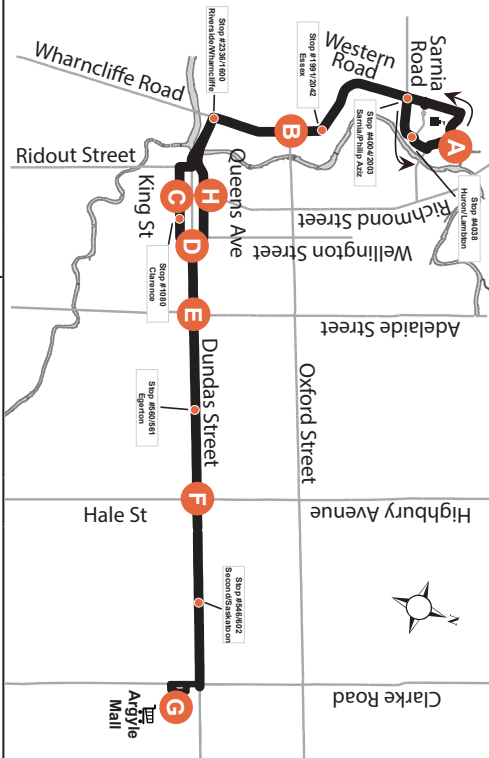

94 EXPRESS NATURAL SCIENCE - ARGYLE MALL

Map Legend	Effective: September 5th, 2021
A Timepoint	H Shopping Centre
● Stop Location	H Hospital
	➔ College/ University
	➔ Route Direction

519-451-1347
www.londontransit.ca

ROUTE 94 - MONDAY TO FRIDAY

EASTBOUND							WESTBOUND						
Natural Science	Wharnclyffe at Oxford	King at Richmond	Dundas at Wellington	Dundas at Adelaide	Dundas at Highbury	Argyle Mall	Argyle Mall	Dundas at Highbury	Dundas at Adelaide	Dundas at Wellington	Queen at Richmond	Wharnclyffe at Oxford	Natural Science
A	B	C	D	E	F	G	G	F	E	D	H	B	A
LVS						ARR	LVS						ARR
-	-	-	-	-	-	-	6:59	7:06	7:11	7:14	7:15	7:22	7:33
-	-	-	-	-	-	-	7:25	7:32	7:37	7:40	7:41	7:48	7:59
7:14	7:23	7:29	7:32	7:36	7:41	7:48	7:51	7:58	8:03	8:06	8:07	8:14	8:25
7:40	7:49	7:55	7:58	8:02	8:07	8:14	8:17	8:24	8:29	8:32	8:33	8:40	8:51
8:06	8:15	8:21	8:24	8:28	8:33	8:40	8:43	8:50	8:55	8:58	8:59	9:06	9:18
8:32	8:41	8:47	8:50	8:54	8:59	9:06	9:09	9:16	9:21	9:24	9:25	9:32	9:44
9:00	9:08	9:13	9:16	9:20	9:25	9:31	9:35	9:42	9:47	9:50	9:51	9:58	10:10*
9:26	9:34	9:39	9:42	9:46	9:51	9:57*	To Garage						
9:52	10:00	10:05	10:08	10:12	10:17	10:23*	To Garage						