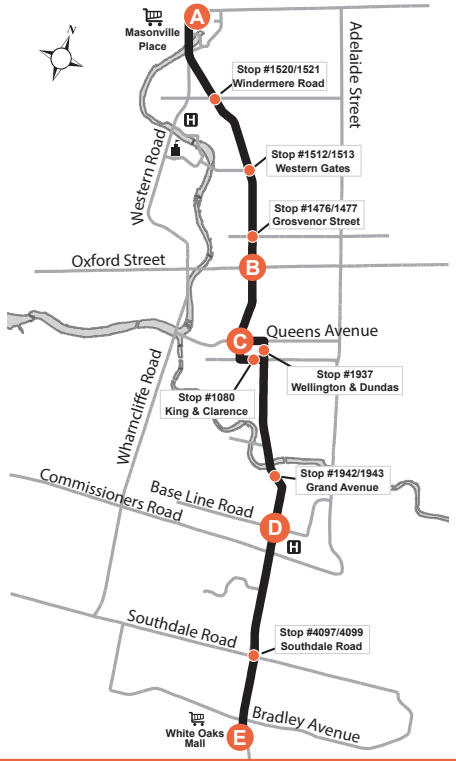

90 EXPRESS MASONVILLE PLACE - WHITE OAKS MALL

●	Map Legend
●	Stop Location
A	Timepoint
H	Shopping Centre
H	Hospital
90	Service Notes

Effective: December 11th, 2021
 519-451-1347
 www.londontransit.ca

90 EXPRESS MASONVILLE PLACE - WHITE OAKS MALL

ROUTE 90 - SUNDAY

SOUTHBOUND					NORTHBOUND				
Masonville Place	Richmond at Oxford	Richmond at Queens	Wellington at Base Line	White Oaks Mall	White Oaks Mall	Wellington at Base Line	Richmond at Queens	Richmond at Oxford	Masonville Place
A	B	C	D	E	E	D	C	B	A
LVS				ARR	LVS				ARR
-	-	-	-	-	10:00	10:07	10:15	10:19	10:26
10:00	10:09	10:13	10:20	10:27	10:30	10:37	10:45	10:49	10:56
-	-	-	-	-	10:50	10:57	11:05	11:09	11:16
10:30	10:39	10:43	10:50	10:57	11:10	11:17	11:25	11:29	11:36
11:00	11:09	11:13	11:20	11:27	11:30	11:37	11:45	11:49	11:56
11:20	11:29	11:33	11:40	11:47	11:50	11:57	12:05	12:09	12:16
11:40	11:49	11:53	12:00	12:07	12:10	12:18	12:27	12:31	12:38
12:00	12:09	12:13	12:20	12:26	12:30	12:38	12:47	12:51	12:58
12:20	12:29	12:33	12:40	12:46	12:50	12:58	1:07	1:11	1:18
12:40	12:49	12:53	1:00	1:06	1:10	1:18	1:27	1:31	1:38
1:00	1:09	1:13	1:20	1:26	1:30	1:38	1:47	1:51	1:58
1:20	1:29	1:33	1:40	1:46	1:50	1:58	2:07	2:11	2:18
1:40	1:49	1:53	2:00	2:06	2:10	2:18	2:27	2:31	2:38
2:00	2:09	2:13	2:20	2:26	2:30	2:38	2:47	2:51	2:58
2:20	2:29	2:33	2:40	2:46	2:50	2:58	3:07	3:11	3:18
2:40	2:49	2:53	3:00	3:06	3:10	3:18	3:27	3:31	3:38
3:00	3:09	3:13	3:20	3:26	3:30	3:38	3:47	3:51	3:58
3:20	3:29	3:33	3:40	3:46	3:50	3:58	4:07	4:11	4:18
3:40	3:49	3:53	4:00	4:06	4:10	4:18	4:27	4:31	4:38
4:00	4:09	4:13	4:20	4:26	4:30	4:38	4:47	4:51	4:58
4:20	4:29	4:33	4:40	4:46	4:50	4:58	5:07	5:11	5:18
4:40	4:49	4:53	5:00	5:06	5:10	5:18	5:27	5:31	5:38
5:00	5:09	5:13	5:20	5:26	5:30	5:38	5:47	5:51	5:58*
5:20	5:29	5:33	5:40	5:46*	To Garage				
5:40	5:49	5:53	6:00	6:06*	To Garage				