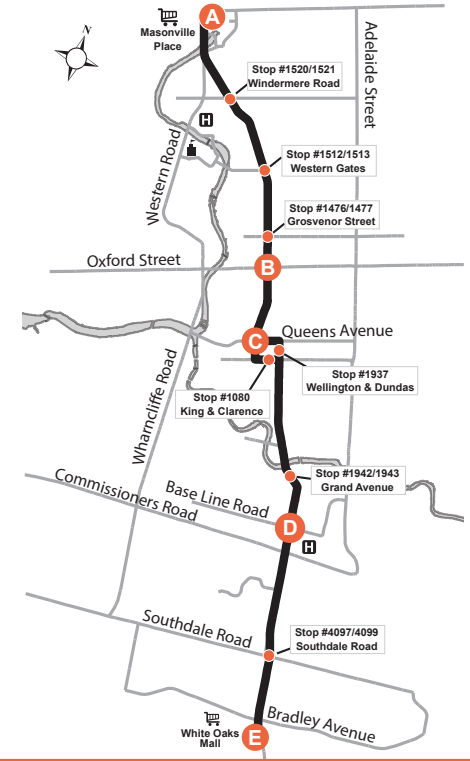

90 EXPRESS MASONVILLE PLACE - WHITE OAKS MALL

●	Map Legend
●	Stop Location
A	Timepoint
H	Shopping Centre
H	Hospital
90	Service Notes

Effective: December 11th, 2021
 519-451-1347
 www.londontransit.ca

90 EXPRESS MASONVILLE PLACE - WHITE OAKS MALL

ROUTE 90 - SUNDAY

SOUTHBOUND					NORTHBOUND				
Masonville Place	Richmond at Oxford	Richmond at Queens	Wellington at Base Line	White Oaks Mall	White Oaks Mall	Wellington at Base Line	Richmond at Queens	Richmond at Oxford	Masonville Place
A	B	C	D	E	E	D	C	B	A
LVS				ARR	LVS				ARR
-	-	-	-	-	10:00	10:07	10:15	10:19	10:26
10:00	10:09	10:13	10:20	10:27	10:30	10:37	10:45	10:49	10:56
-	-	-	-	-	10:50	10:57	11:05	11:09	11:16
10:30	10:39	10:43	10:50	10:57	11:10	11:17	11:25	11:29	11:36
11:00	11:09	11:13	11:20	11:27	11:30	11:37	11:45	11:49	11:56
11:20	11:29	11:33	11:40	11:47	11:50	11:57	12:05	12:09	12:16
11:40	11:49	11:53	12:00	12:07	12:10	12:18	12:27	12:31	12:38
12:00	12:09	12:13	12:20	12:26	12:30	12:38	12:47	12:51	12:58
12:20	12:29	12:33	12:40	12:46	12:50	12:58	1:07	1:11	1:18
12:40	12:49	12:53	1:00	1:06	1:10	1:18	1:27	1:31	1:38
1:00	1:09	1:13	1:20	1:26	1:30	1:38	1:47	1:51	1:58
1:20	1:29	1:33	1:40	1:46	1:50	1:58	2:07	2:11	2:18
1:40	1:49	1:53	2:00	2:06	2:10	2:18	2:27	2:31	2:38
2:00	2:09	2:13	2:20	2:26	2:30	2:38	2:47	2:51	2:58
2:20	2:29	2:33	2:40	2:46	2:50	2:58	3:07	3:11	3:18
2:40	2:49	2:53	3:00	3:06	3:10	3:18	3:27	3:31	3:38
3:00	3:09	3:13	3:20	3:26	3:30	3:38	3:47	3:51	3:58
3:20	3:29	3:33	3:40	3:46	3:50	3:58	4:07	4:11	4:18
3:40	3:49	3:53	4:00	4:06	4:10	4:18	4:27	4:31	4:38
4:00	4:09	4:13	4:20	4:26	4:30	4:38	4:47	4:51	4:58
4:20	4:29	4:33	4:40	4:46	4:50	4:58	5:07	5:11	5:18
4:40	4:49	4:53	5:00	5:06	5:10	5:18	5:27	5:31	5:38
5:00	5:09	5:13	5:20	5:26	5:30	5:38	5:47	5:51	5:58*
5:20	5:29	5:33	5:40	5:46*	To Garage				
5:40	5:49	5:53	6:00	6:06*	To Garage				