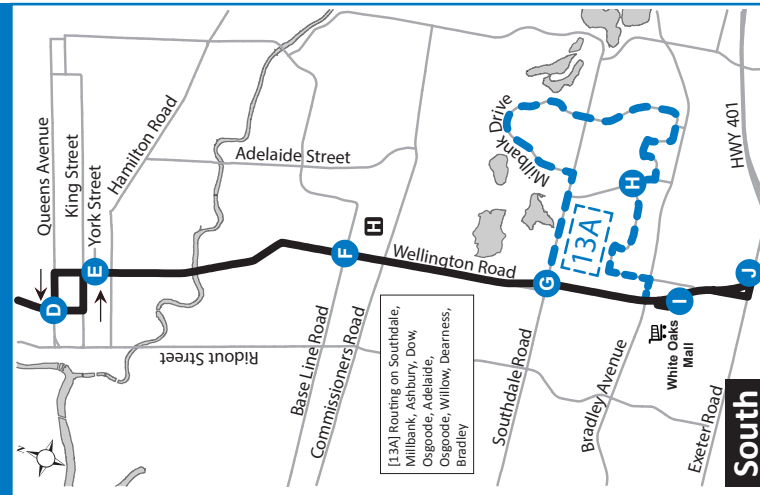

13 MASONVILLE PLACE - WHITE OAKS MALL

519-451-1347
www.londontransit.ca

Map Legend		Effective: May 1st, 2022	
A Timepoint	Shopping Centre	College/ University	
H Hospital	13A Service Notes	Route Direction	

LEGEND

*	Into Garage	+	Route Change
0:00	Bus goes into service at Wellington and Bradley 2min earlier		