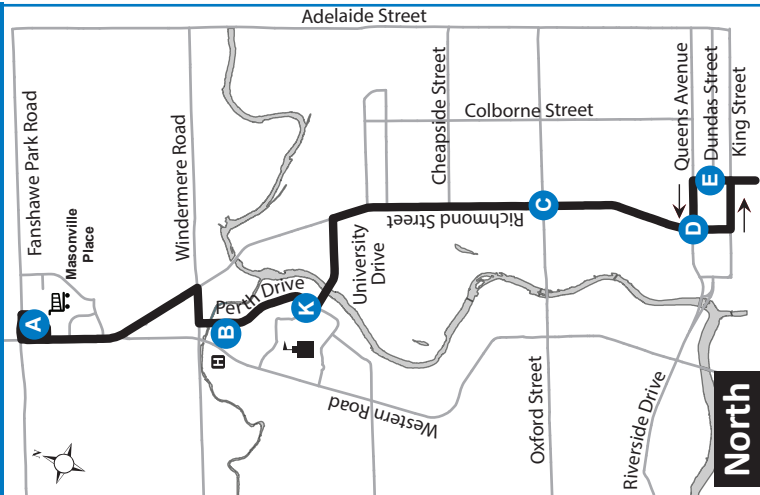

13 MASONVILLE PLACE - WHITE OAKS MALL

519-451-1347
www.londontransit.ca

Map Legend		Effective: May 1st, 2022	
A Timepoint	Shopping Centre	College/ University	
H Hospital	13A Service Notes	Route Direction	

LEGEND

*	Into Garage	+	Route Change
0:00	Bus goes into service at Wellington and Bradley 2min earlier		