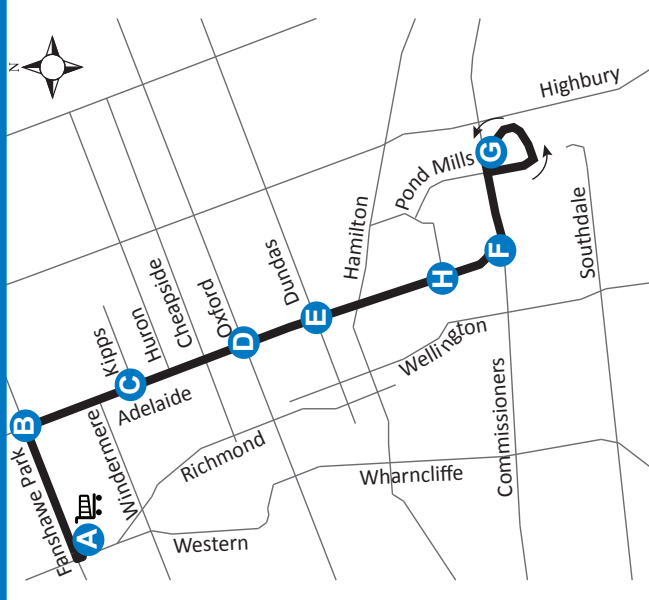

16 MASONVILLE PLACE - POND MILLS

Effective: May 1st, 2022
 Shopping Centre
 519-451-1347
 www.londontransit.ca

16 MASONVILLE PLACE - POND MILLS

Effective: May 1st, 2022
 Shopping Centre
 519-451-1347
 www.londontransit.ca