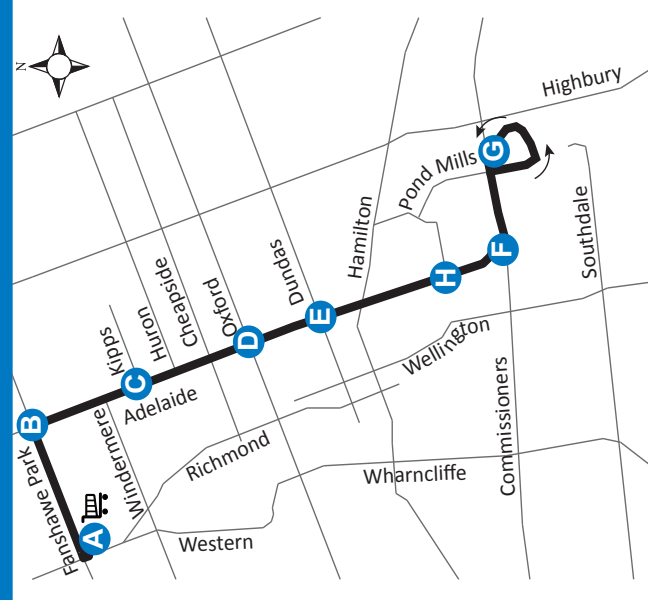

16 MASONVILLE PLACE - POND MILLS

Effective: May 1st, 2022
 Shopping Centre
 519-451-1347
 www.londontransit.ca

16 MASONVILLE PLACE - POND MILLS

Effective: May 1st, 2022
 Shopping Centre
 519-451-1347
 www.londontransit.ca