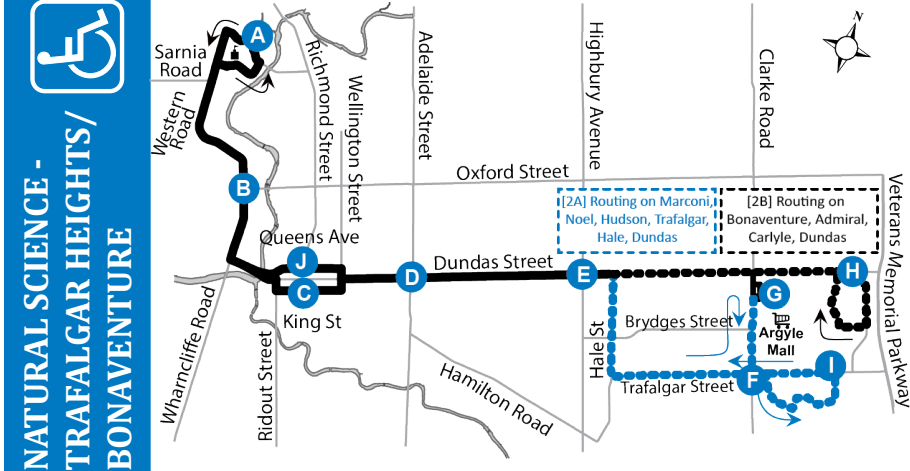

Map Legend Effective: May 1st, 2022

A Timepoint Shopping Centre Route Direction
 B University 2A Service Notes 2B Service Notes

Map Legend Effective: May 1st, 2022

A Timepoint Shopping Centre Route Direction
 B University 2A Service Notes 2B Service Notes

LEGEND

+ Route Change * Bus into Garage

0:00 Bus goes into service at Hale and Brydges 4 minutes earlier

ROUTE 2 - SATURDAY

EASTBOUND								WESTBOUND							
Natural Science	Wharncliffe at Oxford	King at Richmond	Dundas at Adelaide	Dundas at Highbury	Trafalgar at Clarke	Argyle Mall	Argyle Mall	Bonaventure at Dundas	Trafalgar at Hudson	Argyle Mall	Dundas at Highbury	Dundas at Adelaide	Queens at Richmond	Warnclyffe at Oxford	Natural Science
A	B	C	D	E	F	G	G	H	I	G	E	D	J	B	A
LVS								ARR	LVS						ARR
					2A										