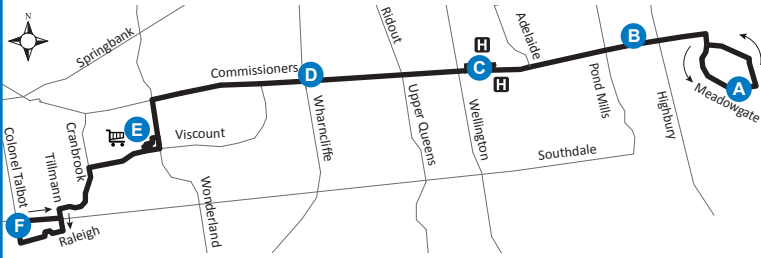

Talbot Village - 24 Summerside

Map Legend

A	Timepoint		Shopping Centre		Route Direction
H	Hospital				

Effective: May 1st, 2022

519-451-1347
www.londontransit.ca

ROUTE 24 - MONDAY TO FRIDAY

WESTBOUND							EASTBOUND							
Darnley at Meadowgate	Commissioners at Deveron	Commissioners at Deveron	Victoria Hospital Zone A	Commissioners at Wharncliffe	Westmount Mall	Westmount Mall	Colonel Talbot at Southdale	Westmount Mall	Westmount Mall	Commissioners at Wharncliffe	Victoria Hospital Zone A	Commissioners at Deveron	Commissioners at Deveron	Darnley at Meadowgate
A	B	B	C	D	E	E	F	E	E	D	C	B	B	A
LVS	ARR	LVS			ARR	LVS		ARR	LVS			ARR	LVS	ARR
-	-	-	-	-	-	-	-	-	-	-	-	-	-	5:58
-	-	-	-	-	-	-	6:03	6:10	6:13	6:20	6:28	6:36	6:38	6:43
5:58	6:05	6:06	6:12	6:19	6:27	6:37	6:48	6:55	6:58	7:05	7:13	7:21	7:23	7:28
6:43	6:50	6:51	6:57	7:04	7:12	7:22	7:33	7:40	7:41	7:50	7:58	8:05	8:07	8:12
7:28	7:36	7:37	7:44	7:52	8:01	8:08	8:19	8:26	8:27	8:36	8:44	8:51	8:53	8:58
8:12	8:20	8:21	8:28	8:36	8:45	8:52	9:03	9:09	9:12	9:19	9:27	9:35	9:37	9:42
8:58	9:06	9:07	9:14	9:22	9:31	9:38	9:49	9:55	9:58	10:05	10:13	10:21	10:23	10:28
9:42	9:49	9:51	9:57	10:05	10:13	10:23	10:33	10:39	10:42	10:49	10:57	11:05	11:07	11:12
10:28	10:35	10:37	10:43	10:51	10:59	11:09	11:19	11:25	11:28	11:35	11:43	11:51	11:53	11:58
11:12	11:19	11:21	11:27	11:35	11:43	11:53	12:03	12:09	12:12	12:19	12:27	12:34	12:37	12:42
11:58	12:05	12:07	12:13	12:21	12:29	12:39	12:49	12:55	12:58	1:05	1:13	1:20	1:23	1:28
12:42	12:49	12:50	12:57	1:05	1:13	1:23	1:33	1:39	1:42	1:49	1:57	2:04	2:07	2:12
1:28	1:35	1:36	1:43	1:51	1:59	2:09	2:19	2:25	2:25	2:33	2:43	2:51	2:52	2:57
2:12	2:20	2:20	2:28	2:40	2:49	2:53	3:04	3:10	3:10	3:18	3:28	3:36	3:37	3:42
2:57	3:05	3:05	3:13	3:25	3:34	3:38	3:49	3:55	3:55	4:03	4:13	4:21	4:22	4:27
3:42	3:50	3:50	3:58	4:10	4:19	4:23	4:34	4:41	4:42	4:50	4:59	5:06	5:08	5:12
4:27	4:35	4:36	4:45	5:00	5:09	5:18	5:29	5:36	5:37	5:45	5:54	6:01	6:03	6:07
5:12	5:20	5:21	5:30	5:45	5:54	6:03	6:14	6:21	6:24	6:30	6:37	6:44	6:46	6:51
6:07	6:17	6:19	6:25	6:33	6:40	6:50	7:00	7:07	7:10	7:16	7:23	7:30	7:32	7:37
6:51	7:01	7:03	7:09	7:17	7:24	7:34	7:44	7:51	7:54	8:00	8:07	8:14	8:16	8:21
7:37	7:47	7:49	7:55	8:03	8:10	8:20	8:30	8:37	8:40	8:46	8:53	9:00	9:02	9:07
8:21*	To Garage													
9:07*	To Garage													

LEGEND

*	Bus into Garage	+	Route Change
5:58	Bus goes into service at Commissioners and Highbury 8min earlier		
6:03	Bus goes into service at Tillman and Southdale 3min earlier		

use realtime.londontransit.ca for up-to-date arrivals