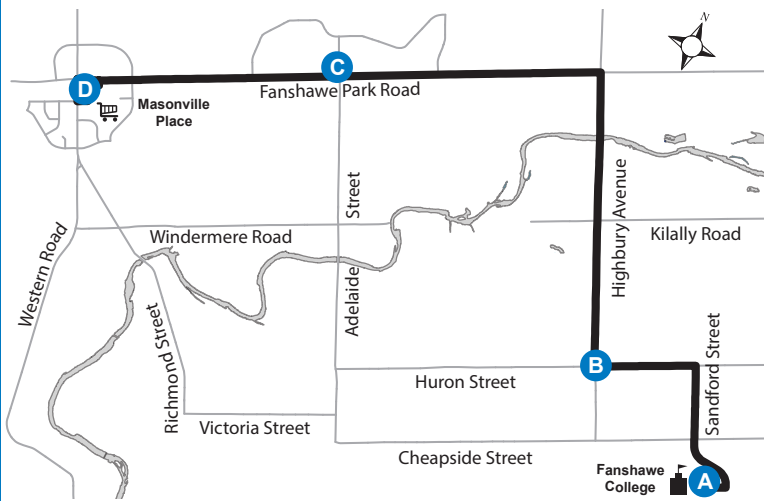

25 FANSHAWE COLLEGE- MASONVILLE PLACE

Map Legend

Effective: May 1st, 2022

A	Timepoint		Shopping Centre		College/ University
----------	-----------	--	-----------------	--	---------------------

519-451-1347
www.londontransit.ca