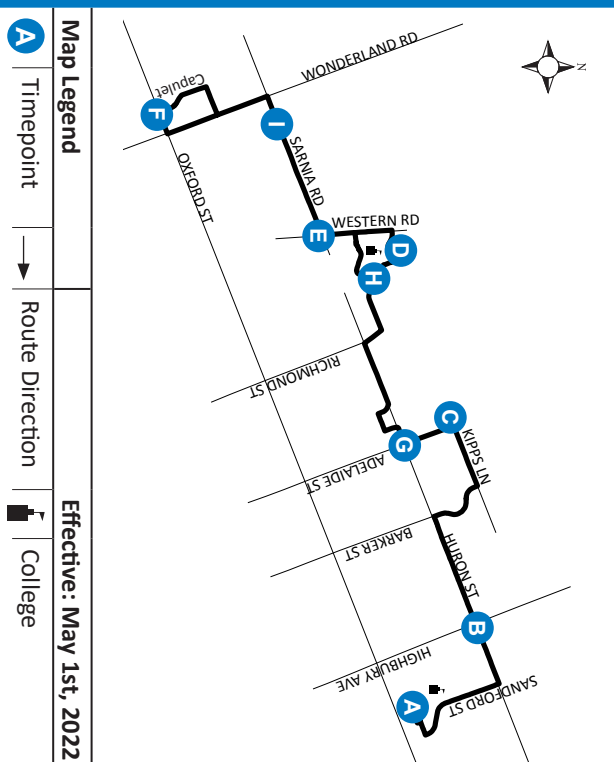

27 FANSHAWE COLLEGE - CAPULET

519-451-1347
www.londontransit.ca

ROUTE 27 - MONDAY TO FRIDAY