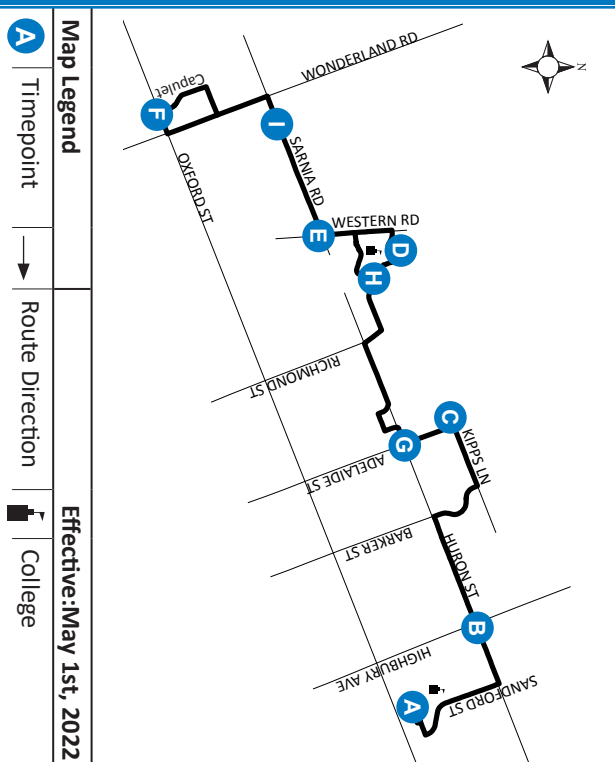

27 FANSHAWE COLLEGE - CAPULET

519-451-1347
www.londontransit.ca