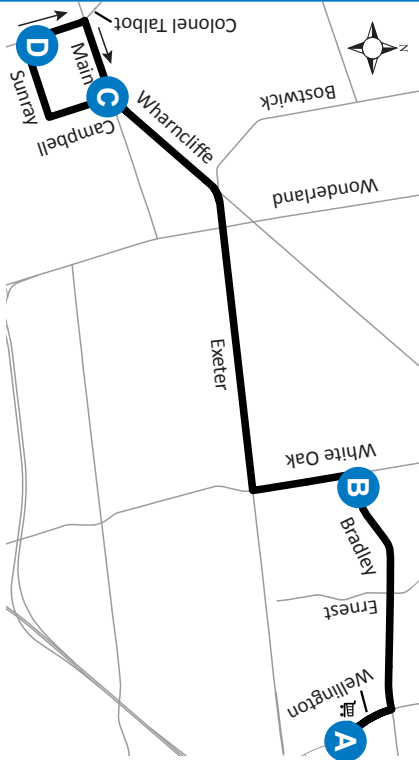

28 WHITE OAKS MALL- LAMBETH

A	Map Legend
Timepoint	
Shopping Centre	
Route Direction	
Effective: May 1st, 2022	

519-451-1347
www.londontransit.ca

28 WHITE OAKS MALL- LAMBETH

A	Map Legend
Timepoint	
Shopping Centre	
Route Direction	
Effective: May 1st, 2022	

519-451-1347
www.londontransit.ca

ROUTE 28 - MONDAY TO FRIDAY

SOUTHBOUND				NORTHBOUND			
White Oaks Mall	White Oak at Bradley	Main at Campbell	Sunray at Colonel Talbot	Sunray at Colonel Talbot	Main at Campbell	White Oak at Bradley	White Oaks Mall
A	B	C	D	D	C	B	A
LVS			ARR	LVS			ARR
-	-	-	-	-	-	6:26	6:32
6:35	6:41	6:49	6:51	6:51	6:53	7:01	7:07
7:14	7:20	7:28	7:31	7:31	7:33	7:41	7:47
7:54	8:00	8:08	8:11	8:11	8:13	8:21	8:27
8:34	8:40	8:48	8:51	8:51	8:54	9:02	9:08
9:14	9:20	9:28	9:31	9:31	9:34	9:42	9:48
9:54	10:00	10:08	10:11	10:11	10:14*	To Garage	
No Service Until PM							
-	-	-	-	-	-	2:36	2:42
2:48	2:54	3:02	3:05	3:05	3:08	3:16	3:22
3:28	3:34	3:42	3:45	3:45	3:48	3:56	4:02
4:08	4:14	4:22	4:25	4:25	4:28	4:36	4:42
4:48	4:54	5:02	5:05	5:05	5:08	5:16	5:22
5:28	5:34	5:42	5:45	5:45	5:48	5:56	6:02
6:08	6:14	6:22	6:25	6:25	6:28	6:36	6:42
6:48	6:54	7:02	7:05	7:05	7:08*	To Garage	

LEGEND

+

Route Change

*

Bus into Garage

SERVICE NOTE:

Route 28 operates on a modified weekday peak period service only from 6:30AM – 10:30AM and 2:30PM – 7:00PM.