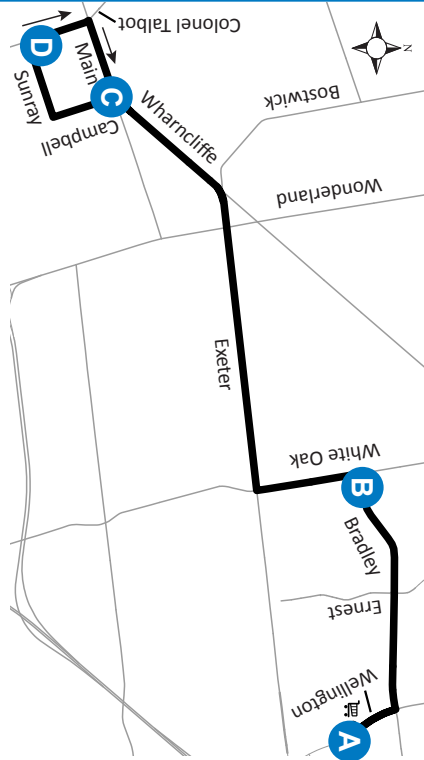

28 WHITE OAKS MALL- LAMBETH

A	Map Legend
Timepoint	
Shopping Centre	
Route Direction	
Effective: May 1st, 2022	

519-451-1347
www.londontransit.ca

28 WHITE OAKS MALL- LAMBETH

A	Map Legend
Timepoint	
Shopping Centre	
Route Direction	
Effective: May 1st, 2022	

519-451-1347
www.londontransit.ca

ROUTE 28 - MONDAY TO FRIDAY

SOUTHBOUND				NORTHBOUND			
White Oaks Mall	White Oak at Bradley	Main at Campbell	Sunray at Colonel Talbot	Sunray at Colonel Talbot	Main at Campbell	White Oak at Bradley	White Oaks Mall
A	B	C	D	D	C	B	A
LVS			ARR	LVS			ARR
-	-	-	-	-	-	6:26	6:32
6:35	6:41	6:49	6:51	6:51	6:53	7:01	7:07
7:14	7:20	7:28	7:31	7:31	7:33	7:41	7:47
7:54	8:00	8:08	8:11	8:11	8:13	8:21	8:27
8:34	8:40	8:48	8:51	8:51	8:54	9:02	9:08
9:14	9:20	9:28	9:31	9:31	9:34	9:42	9:48
9:54	10:00	10:08	10:11	10:11	10:14*	To Garage	
No Service Until PM							
-	-	-	-	-	-	2:36	2:42
2:48	2:54	3:02	3:05	3:05	3:08	3:16	3:22
3:28	3:34	3:42	3:45	3:45	3:48	3:56	4:02
4:08	4:14	4:22	4:25	4:25	4:28	4:36	4:42
4:48	4:54	5:02	5:05	5:05	5:08	5:16	5:22
5:28	5:34	5:42	5:45	5:45	5:48	5:56	6:02
6:08	6:14	6:22	6:25	6:25	6:28	6:36	6:42
6:48	6:54	7:02	7:05	7:05	7:08*	To Garage	

LEGEND

+

Route Change

*

Bus into Garage

SERVICE NOTE:

Route 28 operates on a modified weekday peak period service only from 6:30AM – 10:30AM and 2:30PM – 7:00PM.