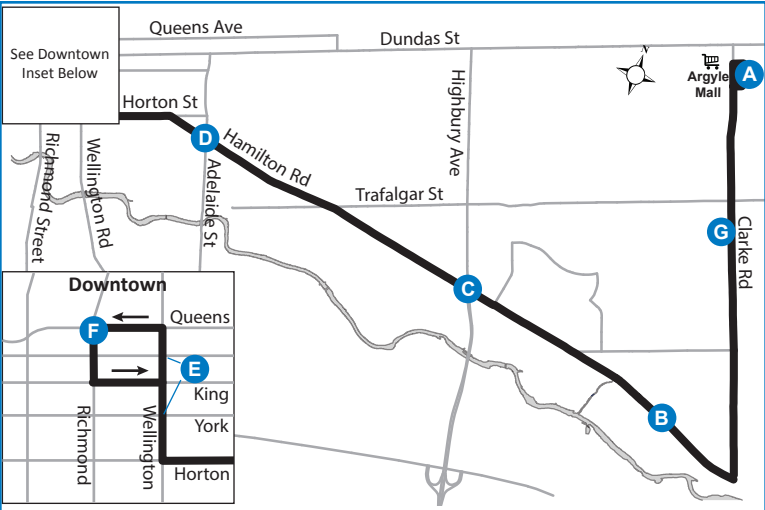

DOWNTOWN - ARGYLE MALL

3

Map Legend

Effective: May 1st, 2022

- A** Timepoint
- Shopping Centre
- Route Direction

519-451-1347
www.londontransit.ca

ROUTE 3 - MONDAY TO FRIDAY

use realtime.londontransit.ca for up-to-date arrivals

ROUTE 3 - SUNDAY / HOLIDAY

WESTBOUND						EASTBOUND				
Argyle Mall	Hamilton at River Run	Hamilton at Highbury	Hamilton at Adelaide	Wellington at Dundas	Richmond at Queens	Wellington at York	Hamilton at Adelaide	Hamilton at Highbury	Clarke at Charterhouse	Argyle Mall
A	B	C	D	E	F	E	D	C	G	A
LVS										ARR
8:49	8:58	9:03	9:11	9:16	9:19	9:22	9:27	9:34	9:42	9:46+
9:36	9:45	9:50	9:58	10:03	10:06	10:09	10:14	10:21	10:29	10:33+
10:23	10:32	10:37	10:45	10:50	10:53	10:56	11:01	11:08	11:16	11:20+
11:10	11:19	11:24	11:32	11:37	11:40	11:43	11:48	11:55	12:03	12:08+
11:56	12:06	12:11	12:19	12:24	12:27	12:30	12:35	12:42	12:51	12:56+
12:43	12:53	12:58	1:06	1:11	1:14	1:17	1:22	1:29	1:38	1:43+
1:30	1:40	1:45	1:53	1:58	2:01	2:04	2:09	2:16	2:25	2:30+
2:17	2:27	2:32	2:40	2:45	2:48	2:51	2:56	3:03	3:12	3:17+
3:04	3:14	3:19	3:27	3:32	3:35	3:38	3:43	3:50	3:59	4:04+
3:51	4:01	4:06	4:14	4:19	4:22	4:25	4:30	4:37	4:46	4:51+
4:39	4:49	4:54	5:02	5:07	5:09	5:12	5:17	5:24	5:33	5:37+
5:28	5:37	5:41	5:49	5:54	5:56	5:59	6:04	6:11	6:20	6:24*
6:15	6:24	6:28	6:36	6:41	6:43	6:46	6:51	6:58	7:07	7:11
7:22	7:31	7:35	7:43	7:48	7:50	7:53	7:58	8:05	8:14	8:18
8:22	8:31	8:35	8:43	8:48	8:50	8:53	8:58	9:05	9:14	9:18
9:22	9:31	9:35	9:43	9:48	9:50	9:53	9:58	10:05	10:13	10:16+