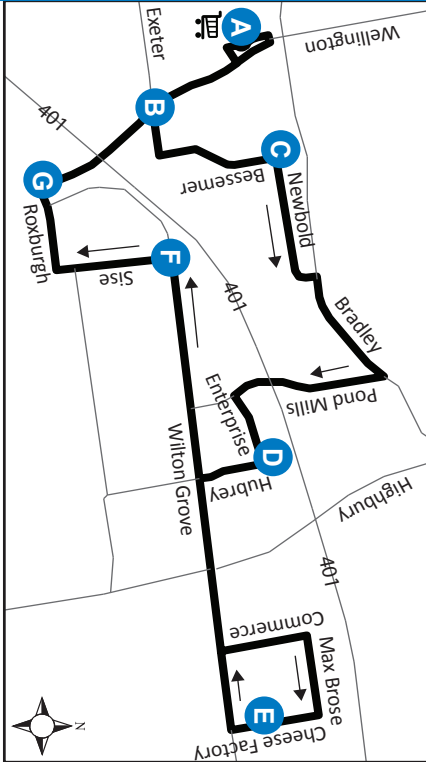

30 WHITE OAKS MALL - CHEESE FACTORY RD.

| | |
|--------------------|---------------------------------|
| A Timepoint | Map Legend |
| Shopping Centre | Effective: May 1st, 2022 |
| Route Direction | |

30 WHITE OAKS MALL - CHEESE FACTORY RD.