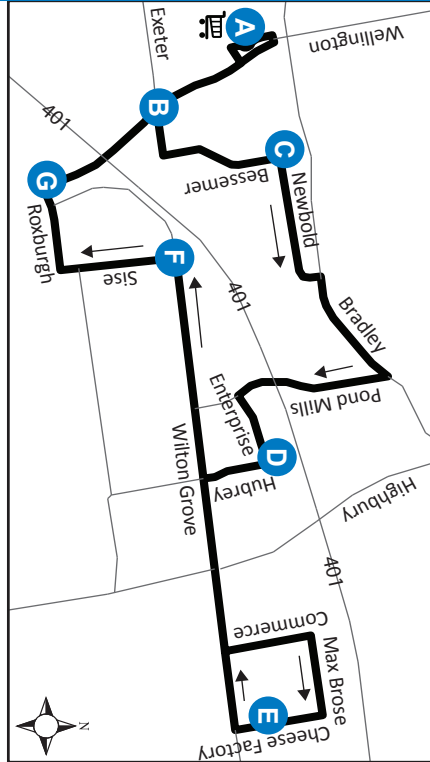

30 WHITE OAKS MALL - CHEESE FACTORY RD.

A Timepoint	Map Legend
Shopping Centre	Effective: May 1st, 2022
Route Direction