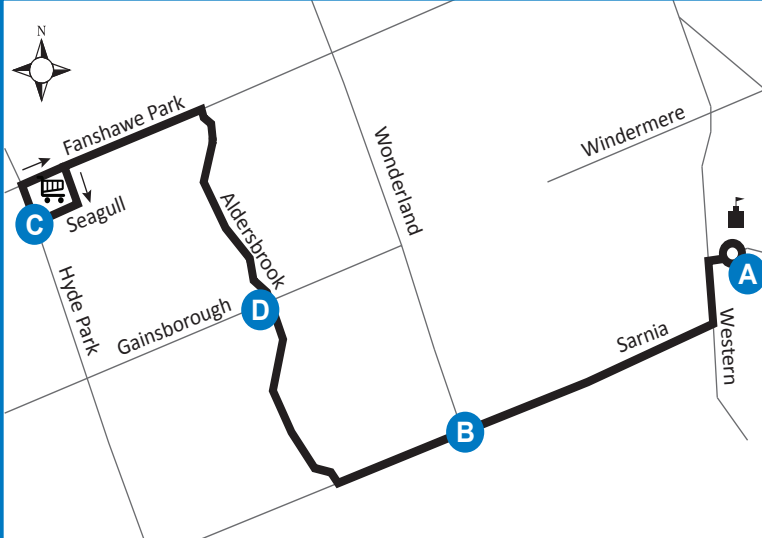

ALUMNI HALL -
HYDE PARK POWER
CENTRE
31

Map Legend

A Timepoint Shopping Centre College/ University

Effective: May 1st, 2022

519-451-1347
www.londontransit.ca

ROUTE 31 - MONDAY TO FRIDAY

use realtime.londontransit.ca for up-to-date arrivals

LEGEND

* Bus into Garage + Route Change

ROUTE 31 - SATURDAY

use realtime.londontransit.ca for up-to-date arrivals

WESTBOUND			EASTBOUND			
Alumni Hall	Wonderland at Sarnia	Seagull at Hyde Park	Seagull at Hyde Park	Aldersbrook at Brunswick	Wonderland at Sarnia	Alumni Hall
A	B	C	C	D	B	A
LVS		ARR	LVS			ARR
-	-	-	8:29	8:35	8:40	8:48
8:30	8:37	8:50	8:53	8:59	9:04	9:12
8:50	8:57	9:10	9:19	9:25	9:30	9:38
9:14	9:21	9:34	9:43	9:49	9:54	10:02
9:39	9:46	9:59	10:08	10:15	10:20	10:28
10:04	10:11	10:23	10:32	10:39	10:44	10:52
10:29	10:36	10:48	10:57	11:04	11:09	11:17
10:54	11:01	11:13	11:22	11:29	11:34	11:42
11:19	11:26	11:38	11:47	11:54	11:59	12:07
11:44	11:51	12:03	12:12	12:19	12:24	12:32
12:09	12:16	12:28	12:37	12:44	12:49	12:57
12:34	12:41	12:53	1:02	1:09	1:14	1:22
12:59	1:06	1:18	1:27	1:34	1:39	1:47
1:24	1:31	1:43	1:52	1:59	2:04	2:12
1:49	1:56	2:08	2:19	2:27	2:32	2:40
2:16	2:24	2:36	2:46	2:54	2:59	3:07
2:43	2:51	3:03	3:13	3:21	3:26	3:34
3:10	3:18	3:30	3:40	3:48	3:53	4:01
3:37	3:45	3:57	4:07	4:15	4:20	4:28
4:04	4:12	4:24	4:34	4:42	4:47	4:55
4:31	4:39	4:51	5:01	5:09	5:14	5:22
4:58	5:06	5:18	5:28	5:36	5:41	5:49
5:25	5:33	5:45	5:55	6:02	6:07	6:15
5:50	5:58	6:10	6:20	6:27	6:32	6:40
6:15	6:21	6:34	6:45	6:52	6:57	7:05
6:40	6:46	6:59	7:10	7:17	7:22	7:30
7:05	7:11	7:24	7:35	7:42	7:47	7:55
7:30	7:36	7:49	8:00	8:07	8:12	8:20
7:55	8:01	8:14	8:25	8:32	8:37	8:45
8:20	8:26	8:39	8:50	8:57	9:02	9:10
8:45	8:51	9:04	9:15	9:22	9:26	9:33
9:10	9:16	9:28	9:40	9:47	9:51	9:58
9:35	9:41	9:53	10:05	10:12	10:16	10:23
10:00	10:06	10:18	10:30	10:37	10:41	10:48
10:25	10:31	10:43*	To Garage			
10:50	10:56	11:08*	To Garage			