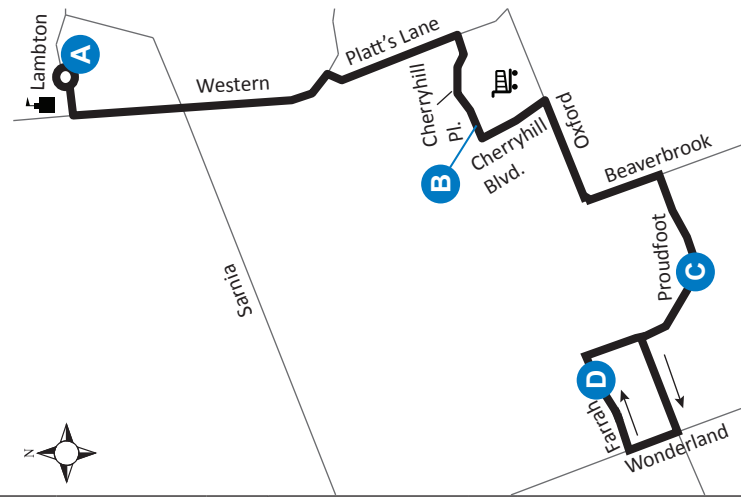

33 ALUMNI HALL - PROUDFOOT

Map Legend		Effective: May 1st, 2022		
A	Timepoint	→	Route Direction	Shopping Centre
	University		Service Notes	

519-451-1347
www.londontransit.ca

ROUTE 33 - MONDAY TO FRIDAY

use realtime.londontransit.ca for up-to-date arrivals

WESTBOUND			EASTBOUND			
Alumni Hall	Proudfoot at Forest Hills	Farrah at Proudfoot	Farrah at Proudfoot	Proudfoot at Forest Hills	Cherryhill at Cherryhill Pl.	Alumni Hall
A	C	D	D	C	B	A
LVS		ARR	LVS			ARR
-	-	7:00	7:01	7:03	7:08	7:16
7:16	7:28	7:33	7:36	7:38	7:43	7:51
7:51	8:03	8:08	8:11	8:13	8:18	8:26
8:26	8:38	8:43	8:46	8:48	8:52	9:00
9:00	9:11	9:16	9:20	9:22	9:26	9:34
9:34	9:45	9:50	9:55	9:57	10:01	10:09
10:09	10:20	10:25	10:30	10:32	10:36	10:44
10:44	10:55	11:00	11:05	11:07	11:11	11:19
11:19	11:30	11:35	11:40	11:42	11:46	11:54
11:54	12:05	12:10	12:15	12:17	12:21	12:29
12:29	12:41	12:46	12:51	12:53	12:57	1:05
1:05	1:17	1:22	1:26	1:28	1:32	1:40
1:40	1:52	1:57	2:01	2:03	2:08	2:16
2:16	2:30	2:37	2:42	2:44	2:49	2:57
2:57	3:11	3:18	3:22	3:24	3:29	3:37
3:37	3:51	3:58	4:02	4:04	4:09	4:18
4:18	4:33	4:38	4:41	4:43	4:48	4:57
4:57	5:12	5:17	5:21	5:23	5:28	5:37
5:37	5:52	5:57	6:01	6:03	6:07	6:14
6:14	6:26	6:30	6:35	6:37	6:41	6:48
6:48	7:00	7:04	7:10	7:12	7:16	7:23
7:23	7:35	7:39	7:45	7:47	7:51	7:58
7:58	8:10	8:14	8:20	8:22	8:26	8:33
8:33	8:45	8:49	8:55	8:57	9:01	9:07
9:07	9:18	9:22	9:29	9:31	9:35	9:41
9:41	9:52	9:56	10:04	10:06	10:10	10:16
10:16	10:27	10:31	10:39*	To Garage		

use realtime.londontransit.ca for up-to-date arrivals

LEGEND

+	Route Change	*	Bus into Garage
0:00	During exams, reading weeks and the December holiday period, bolded trips do not operate while non-bolded trips do		

SPECIAL NOTE:

Route 33 operates on weekdays only, excluding holidays.