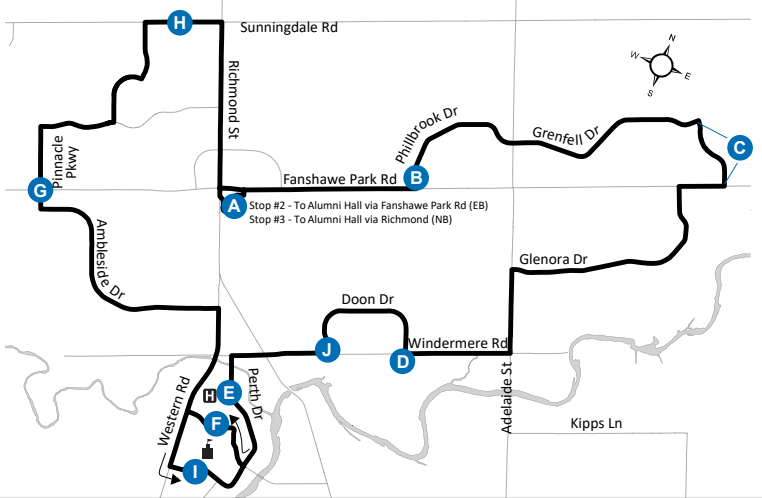

Map Legend

A	Timepoint	H	Hospital
→	Route Direction		University

Effective: May 1st, 2022

519-451-1347
www.londontransit.ca

use realtime.londontransit.ca for up-to-date arrivals

ROUTE 34 - MONDAY TO FRIDAY

CLOCKWISE								COUNTER-CLOCKWISE									
Masonville Place	Phillbrook at Donnybrook	Stackhouse at Fanshawe	Windermere at Doon	University Hospital	Natural Science	Pinnacle Parkway at Fanshawe	Sunningdale at Village Walk	Masonville Place	Masonville Place	Sunningdale at Village Walk	Pinnacle Parkway at Fanshawe	Alumni Hall	University Hospital	Doon at Windermere	Grenfell at Stackhouse	Fanshawe at Phillbrook	Masonville Place
A	B	C	D	E	F	G	H	A	A	H	G	I	E	J	C	B	A
LVS				LVS				ARR	LVS			LVS					ARR
-	-	-	-	-	-	-	-	-	6:00	6:03	6:10	6:19	6:23	6:26	6:35	6:42	6:45
6:00	6:04	6:11	6:19	6:29	6:32	6:39	6:45	6:49	6:50	6:53	7:00	7:11	7:15	7:18	7:27	7:34	7:37
6:45	6:49	6:56	7:04	7:14	7:17	7:24	7:30	7:34	7:40	7:44	7:51	8:07	8:11	8:15	8:27	8:36	8:40
-	-	-	-	-	-	-	-	-	8:10	8:14	8:21	8:37	8:41	8:45	8:57	9:06	9:10
7:40	7:45	7:55	8:06	8:18	8:22	8:31	8:39	8:46	8:50	8:54	9:01	9:17	9:21	9:25	9:37	9:46	9:50
8:10	8:15	8:25	8:36	8:48	8:52	9:01	9:09	9:16	9:30	9:34	9:41	9:57	10:01	10:04	10:17	10:25	10:30
8:50	8:55	9:05	9:16	9:28	9:32	9:41	9:49	9:56	10:00	10:04	10:11	10:27	10:31	10:34	10:47	10:55	11:00
9:15	9:20	9:30	9:40	9:52	9:55	10:03	10:09	10:15	10:30	10:34	10:41	10:57	11:01	11:04	11:17	11:25	11:30
10:00	10:05	10:15	10:25	10:37	10:40	10:48	10:54	11:00	11:05	11:09	11:16	11:32	11:36	11:39	11:52	12:00	12:05
10:30	10:35	10:45	10:55	11:07	11:10	11:18	11:24	11:30	11:35	11:39	11:46	12:02	12:06	12:09	12:22	12:30	12:35
11:05	11:10	11:20	11:30	11:42	11:45	11:53	11:59	12:05	12:10	12:14	12:21	12:37	12:41	12:44	12:57	1:05	1:10
11:40	11:45	11:55	12:05	12:17	12:20	12:28	12:34	12:40	12:50	12:54	1:01	1:17	1:21	1:24	1:37	1:45	1:50
12:10	12:15	12:25	12:34	12:44	12:48	12:57	1:04	1:10	1:15	1:19	1:26	1:42	1:46	1:49	2:02	2:10	2:15
12:40	12:45	12:55	1:04	1:14	1:18	1:27	1:34	1:40	1:40	1:44	1:51	2:07	2:11	2:14	2:27	2:35	2:40
1:15	1:20	1:30	1:39	1:49	1:53	2:02	2:09	2:15	2:20	2:24	2:31	2:45	2:49	2:53	3:06	3:15	3:20
1:50	1:55	2:05	2:14	2:24	2:28	2:37	2:44	2:50	2:50	2:54	3:01	3:15	3:19	3:23	3:36	3:45	3:50
2:20	2:26	2:37	2:47	2:59	3:03	3:12	3:20	3:26	3:30	3:34	3:41	3:55	3:59	4:03	4:16	4:25	4:30
2:50	2:56	3:07	3:17	3:29	3:33	3:42	3:50	3:56	4:00	4:04	4:12	4:40	4:45	4:51	5:05	5:15	5:21
3:25	3:31	3:42	3:52	4:04	4:08	4:17	4:25	4:31	4:35	4:39	4:47	5:15	5:20	5:26	5:40	5:50	5:56
4:00	4:06	4:17	4:27	4:39	4:43	4:54	5:02	5:09	5:10	5:14	5:22	5:50	5:55	6:01	6:15	6:25	6:31
4:35	4:41	4:52	5:02	5:14	5:18	5:29	5:37	5:44	5:50	5:54	6:02	6:30	6:35	6:41	6:55	7:05	7:11
5:25	5:31	5:42	5:52	6:04	6:08	6:19	6:27	6:34	6:35	6:39	6:46	7:01	7:05	7:08	7:20	7:29	7:33*
6:00	6:05	6:14	6:22	6:33	6:36	6:45	6:51	6:58	7:00	7:04	7:11	7:26	7:30	7:33	7:45	7:54	7:58
6:40	6:45	6:54	7:02	7:13	7:16	7:25	7:31	7:38	7:40	7:44	7:51	8:06	8:10	8:13	8:25	8:34	8:38
7:15	7:20	7:29	7:37	7:48	7:51	8:00	8:06	8:13	8:15	8:19	8:26	8:41	8:45	8:48	9:00	9:09	9:13
8:00	8:05	8:14	8:22	8:33	8:36	8:45	8:51	8:58	9:00	9:03	9:09	9:22	9:26	9:29	9:41	9:48	9:51
8:40	8:45	8:54	9:02	9:13	9:16	9:25	9:31	9:38	9:40	9:43	9:49	10:02	10:06	10:09	10:21	10:28	10:31
9:15	9:19	9:28	9:36	9:46	9:49	9:57	10:04	10:10	10:15	10:18	10:24	10:37	10:41	10:44	10:56	11:03	11:06
9:55	9:59	10:08	10:16	10:26	10:29	10:37	10:44	10:50	10:55	10:58	11:04	11:17	11:21	11:24	11:36	11:43	11:46
10:35	10:39	10:48	10:56	11:06	11:09	11:17	11:24	11:30	11:35	11:38	11:44	11:57	12:01	12:04	12:16	12:23	12:26
11:10	11:14	11:23	11:31	11:41	11:44	11:52	11:59	12:05	12:05	12:08	12:14	12:27	12:31	12:34	12:46	12:53	12:56*
11:50	11:54	12:03	12:11	12:21	12:24	12:32	12:39	12:45*	To Garage								
12:30	12:34	12:43	12:51	1:01	1:04	1:12	1:19	1:25*	To Garage								