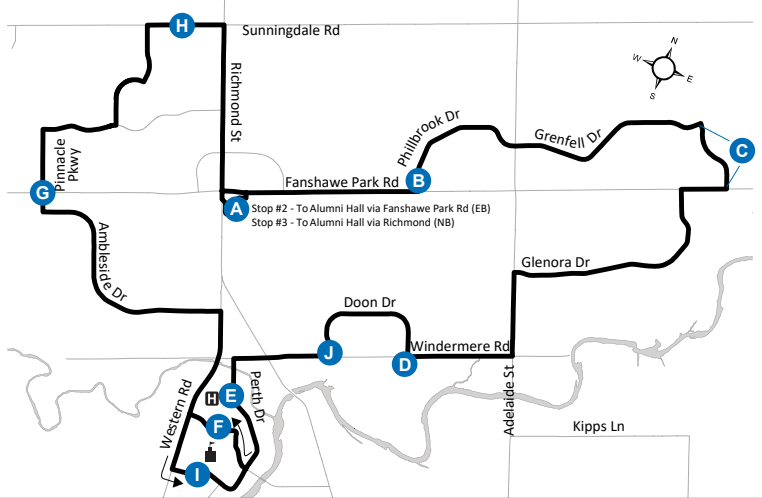

34 - MASONVILLE PLACE
- ALUMNI HALL/
NATURAL SCIENCE

Map Legend

A	Timepoint	H	Hospital
→	Route Direction		University

Effective: May 1st, 2022

519-451-1347
www.londontransit.ca