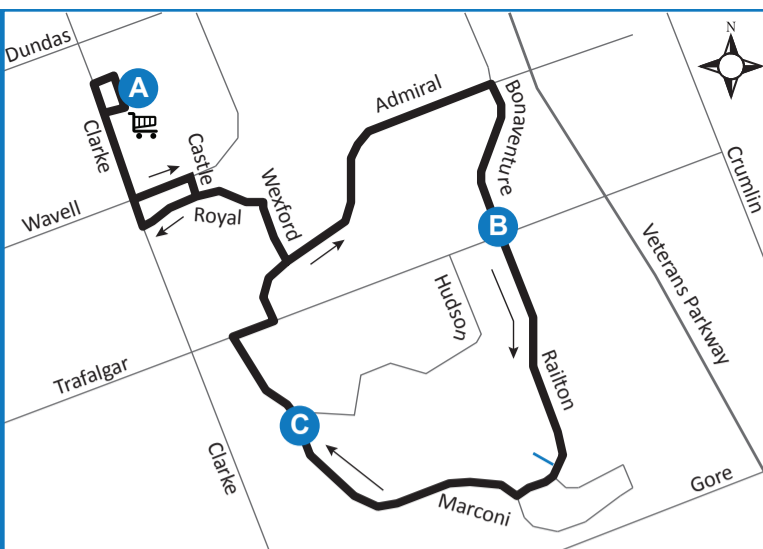

35 ARGYLE MALL - TRAFALGAR HEIGHTS

Map Legend

Effective: May 1st, 2022

A Timepoint Shopping Centre Route Direction

519-451-1347
www.londontransit.ca

ROUTE 35 - MONDAY TO FRIDAY

SOUTHBOUND		NORTHBOUND		
Argyle Mall	Bonaventure at Trafalgar	Bonaventure at Trafalgar	Marconi at Noel	Argyle Mall
A	B	B	C	A
LVS	ARR	LVS		ARR
	7:00	7:00	7:07	7:14
7:17	7:27	7:27	7:34	7:41
7:47	7:57	7:57	8:04	8:11
8:17	8:27	8:27	8:34	8:41
8:47	8:57	8:57	9:04	9:11
9:17	9:27	9:27	9:34	9:41
9:47	9:57	9:57	10:04	10:11
10:17	10:27	10:27	10:34	10:41
10:47	10:57	10:57	11:04	11:11
11:17	11:27	11:27	11:34	11:41
11:47	11:57	11:57	12:04	12:11
12:17	12:27	12:27	12:34	12:41
12:47	12:57	12:57	1:04	1:11
1:17	1:27	1:27	1:34	1:41
1:47	1:57	1:57	2:04	2:12
2:17	2:27	2:27	2:34	2:42
2:47	2:57	2:57	3:04	3:12
3:17	3:27	3:27	3:34	3:42
3:47	3:57	3:57	4:04	4:12
4:17	4:27	4:27	4:34	4:42
4:47	4:57	4:57	5:04	5:12
5:17	5:27	5:27	5:34	5:42
5:47	5:57	5:57	6:03	6:10
6:15	6:24	6:25	6:31	6:38
6:43	6:52	6:53	6:59	7:06
7:11	7:20	7:21	7:27	7:34
7:39	7:48	7:49	7:55	8:02
8:07	8:16	8:17	8:23	8:30
8:35	8:44	8:44	8:50	To Garage