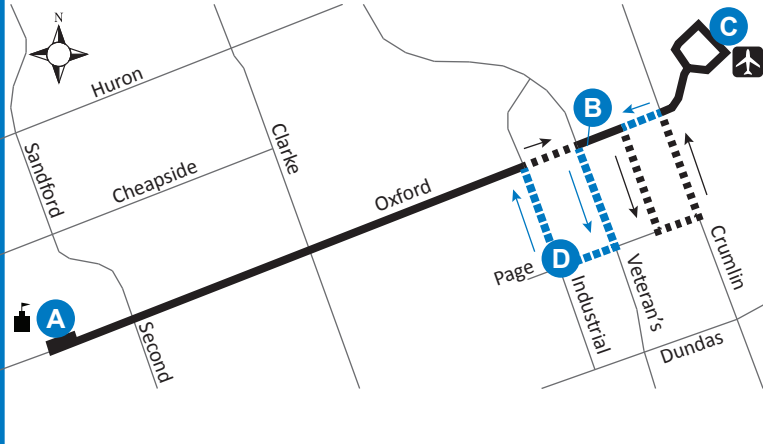

FANSHAWE COLLEGE - LONDON AIRPORT

36

Map Legend

Timepoint

Shopping Centre

College/ University

Airport

36

Service Notes

Route Direction

Effective: May 1st, 2022

519-451-1347

www.londontransit.ca

FANSHAWE COLLEGE - LONDON AIRPORT

36

Map Legend

Timepoint

Shopping Centre

College/ University

Airport

36

Service Notes

Route Direction

Effective: May 1st, 2022

519-451-1347

www.londontransit.ca

ROUTE 36 - MONDAY TO FRIDAY

use realtime.londontransit.ca for up-to-date arrivals

EASTBOUND			WESTBOUND	
Fanshawe College	Oxford at Veterans Parkway	London Airport	Page at Industrial	Fanshawe College
A	B	C	D	A
LVS		LVS		ARR
6:14	6:20	6:25	6:30	6:36
6:37	6:43	6:48	6:53	6:59
7:07	7:13	7:17	7:22	7:31
7:37	7:43	7:47	7:52	8:01
8:07	8:13	8:17	8:22	8:31
8:37	8:43	8:47	8:52	9:01
9:07	9:13	9:17	9:22	9:31
9:37	9:43	9:47	9:52	10:01
10:07	10:13	10:17	10:22	10:31
10:37	10:43	10:47	10:52	11:01
11:07	11:13	11:17	11:22	11:31
11:37	11:43	11:47	11:52	12:01
12:07	12:13	12:17	12:22	12:31
12:37	12:43	12:47	12:52	1:01
1:07	1:13	1:17	1:22	1:31
1:37	1:43	1:47	1:52	2:01
2:07	2:13	2:17	2:22	2:31
2:37	2:43	2:47	2:52	3:01
3:07	3:14	3:20	3:26	3:36
3:42	3:49	3:55	4:01	4:11
4:17	4:24	4:30	4:36	4:46
4:52	4:59	5:05	5:11	5:21
5:27	5:34	5:40	5:46	5:56
6:02	6:09	6:15	6:21	6:31
6:37	6:44	6:50	6:56	7:06*
10:36	10:42	10:46	10:51	11:00
11:09	11:15	11:19	11:23	11:31*