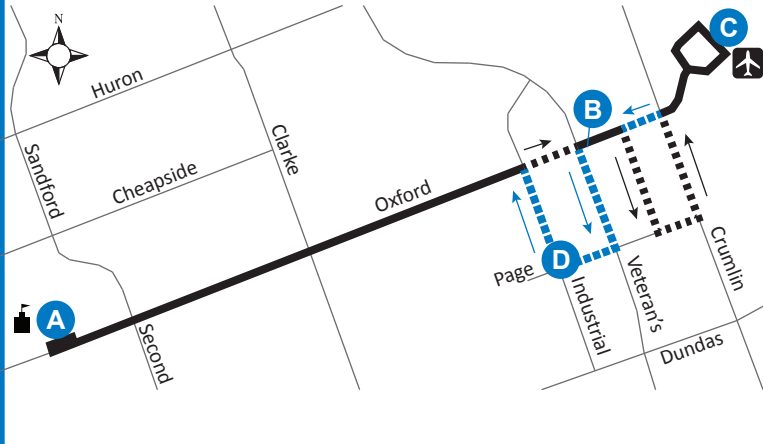

FANSHAWE COLLEGE - LONDON AIRPORT

36

Map Legend

Timepoint

Shopping Centre

College/ University

Airport

36

Service Notes

Route Direction

Effective: May 1st, 2022

519-451-1347

www.londontransit.ca

FANSHAWE COLLEGE - LONDON AIRPORT

36

Map Legend

Timepoint

Shopping Centre

College/ University

Airport

36

Service Notes

Route Direction

Effective: May 1st, 2022

519-451-1347

www.londontransit.ca

ROUTE 36 - MONDAY TO FRIDAY

use realtime.londontransit.ca for up-to-date arrivals

EASTBOUND			WESTBOUND	
Fanshawe College	Oxford at Veterans Parkway	London Airport	Page at Industrial	Fanshawe College
A	B	C	D	A
LVS		LVS		ARR
6:14	6:20	6:25	6:30	6:36
6:37	6:43	6:48	6:53	6:59
7:07	7:13	7:17	7:22	7:31
7:37	7:43	7:47	7:52	8:01
8:07	8:13	8:17	8:22	8:31
8:37	8:43	8:47	8:52	9:01
9:07	9:13	9:17	9:22	9:31
9:37	9:43	9:47	9:52	10:01
10:07	10:13	10:17	10:22	10:31
10:37	10:43	10:47	10:52	11:01
11:07	11:13	11:17	11:22	11:31
11:37	11:43	11:47	11:52	12:01
12:07	12:13	12:17	12:22	12:31
12:37	12:43	12:47	12:52	1:01
1:07	1:13	1:17	1:22	1:31
1:37	1:43	1:47	1:52	2:01
2:07	2:13	2:17	2:22	2:31
2:37	2:43	2:47	2:52	3:01
3:07	3:14	3:20	3:26	3:36
3:42	3:49	3:55	4:01	4:11
4:17	4:24	4:30	4:36	4:46
4:52	4:59	5:05	5:11	5:21
5:27	5:34	5:40	5:46	5:56
6:02	6:09	6:15	6:21	6:31
6:37	6:44	6:50	6:56	7:06*
10:36	10:42	10:46	10:51	11:00
11:09	11:15	11:19	11:23	11:31*