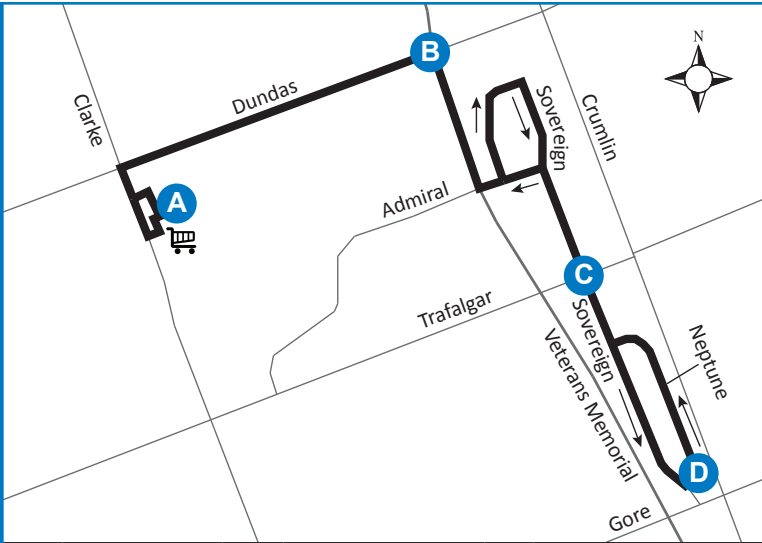

37 ARGYLE MALL - NEPTUNE CRESCENT

Map Legend

Timepoint

Shopping Centre

Route Direction

Effective: May 1st, 2022

519-451-1347

www.londontransit.ca

london

transit

37 ARGYLE MALL - NEPTUNE CRESCENT

Map Legend

Timepoint

Shopping Centre

Route Direction

Effective: May 1st, 2022

519-451-1347

www.londontransit.ca

london

transit

ROUTE 37 - MONDAY TO FRIDAY

use realtime.londontransit.ca for up-to-date arrivals

SOUTHBOUND				NORTHBOUND		
Argyle Mall	Dundas at Veteran's Parkway	Sovereign at Trafalgar	Neptune at Sovereign	Sovereign at Trafalgar	Dundas at Veteran's Parkway	Argyle Mall
A	B	C	D	C	B	A
LVS						ARR
6:42	6:47	6:52	6:55	6:57	7:01	7:05
7:12	7:17	7:22	7:25	7:27	7:31	7:35
7:42	7:47	7:52	7:55	7:57	8:01	8:05
8:12	8:17	8:22	8:25	8:27*	To Ga-	
No Service Until PM						
3:28	3:33	3:38	3:41	3:43	3:47	3:51
3:58	4:03	4:08	4:11	4:13	4:17	4:21
4:28	4:33	4:38	4:41	4:43	4:47	4:51
4:58	5:03	5:08	5:11	5:13	5:17	5:21*

LEGEND

+	Route Change	*	Bus into Garage
---	--------------	---	-----------------

SERVICE NOTE:

Route 37 operates from 6:30am to 8:30am and from 3:30pm to 5:30pm