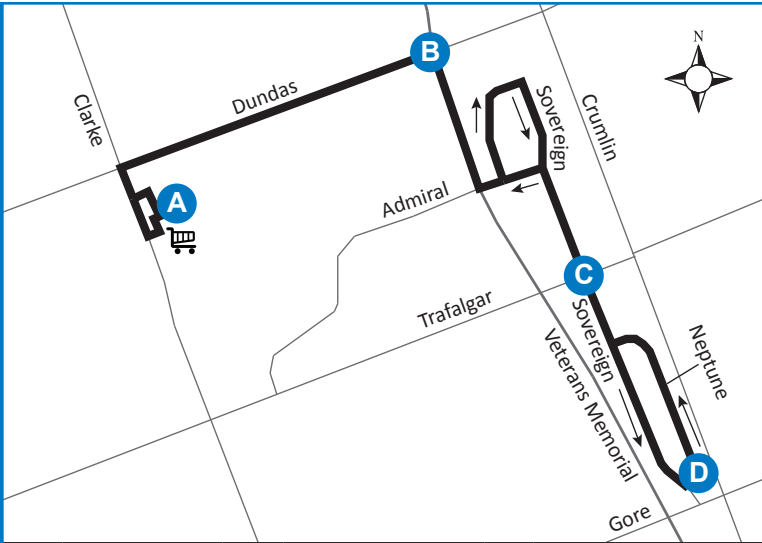

37 ARGYLE MALL - NEPTUNE CRESCENT

Map Legend

Timepoint

Shopping Centre

Route Direction

Effective: May 1st, 2022

519-451-1347

www.londontransit.ca

london

transit

37 ARGYLE MALL - NEPTUNE CRESCENT

Map Legend

Timepoint

Shopping Centre

Route Direction

Effective: May 1st, 2022

519-451-1347

www.londontransit.ca

london

transit

ROUTE 37 - MONDAY TO FRIDAY

use realtime.londontransit.ca for up-to-date arrivals

SOUTHBOUND				NORTHBOUND		
Argyle Mall	Dundas at Veteran's Parkway	Sovereign at Trafalgar	Neptune at Sovereign	Sovereign at Trafalgar	Dundas at Veteran's Parkway	Argyle Mall
A	B	C	D	C	B	A
LVS						ARR
6:42	6:47	6:52	6:55	6:57	7:01	7:05
7:12	7:17	7:22	7:25	7:27	7:31	7:35
7:42	7:47	7:52	7:55	7:57	8:01	8:05
8:12	8:17	8:22	8:25	8:27*	To Ga-	
No Service Until PM						
3:28	3:33	3:38	3:41	3:43	3:47	3:51
3:58	4:03	4:08	4:11	4:13	4:17	4:21
4:28	4:33	4:38	4:41	4:43	4:47	4:51
4:58	5:03	5:08	5:11	5:13	5:17	5:21*

LEGEND

+	Route Change	*	Bus into Garage
---	--------------	---	-----------------

SERVICE NOTE:

Route 37 operates from 6:30am to 8:30am and from 3:30pm to 5:30pm