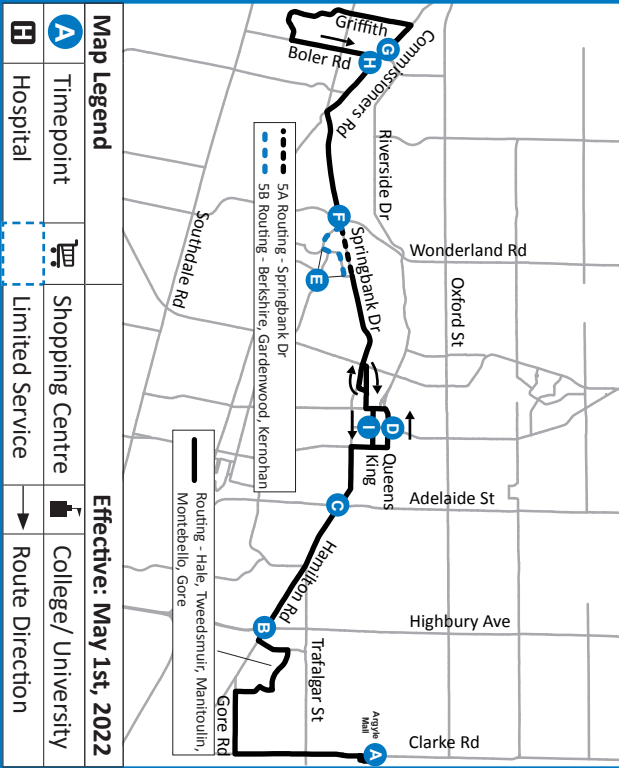

BYRON - ARGYLE MALL

519-451-1347
www.londontransit.ca

ROUTE 5 - MONDAY TO FRIDAY

WESTBOUND							EASTBOUND								
Argyle Mall	Hamilton at Highbury	Hamilton at Adelaide	Queens at Richmond	Kernohan at Springbank	Springbank at Wonderland	Commissioners at Halls Mills	Commissioners at Halls Mills	Commissioners at Boler	Commissioners at Boler	Springbank at Wonderland	Berkshire at Gardenwood	King at Richmond	Hamilton at Adelaide	Hamilton at Highbury	Argyle Mall
A	B	C	D	E	F	G	G	H	H	F	E	I	C	B	A
LVS			LVS			ARR	LVS	ARR	LVS			LVS			ARR
				5B							5B				5:57
					5:50	5:55	5:55	6:07	6:07	6:13		6:30	6:36	6:44	6:56
															6:33
			6:13		6:21	6:26	6:26	6:38	6:38	6:44	6:46	7:00	7:08	7:16	7:30+
5:57	6:10	6:17	6:30	6:37	6:42	6:47	6:54	7:09	7:09	7:16		7:30	7:38	7:46	8:00+
6:33	6:46	6:53	7:00		7:13	7:19	7:22	7:37	7:37	7:44	7:46	8:00	8:08	8:16	8:30+
6:57	7:12	7:21	7:30	7:41	7:48	7:54	7:56	8:11	8:11	8:18		8:32	8:40	8:48	9:02+
7:27	7:42	7:51	8:00		8:13	8:19	8:24	8:39	8:39	8:46	8:48	9:00	9:07	9:14	9:28+
7:57	8:12	8:21	8:30	8:41	8:48	8:54	8:59	9:12	9:12	9:18		9:30	9:37	9:44	9:58+
8:27	8:42	8:51	9:00		9:12	9:18	9:27	9:40	9:40	9:46	9:48	10:00	10:07	10:14	10:28+
8:57	9:12	9:21	9:30	9:39	9:45	9:51	9:59	10:12	10:12	10:18		10:30	10:37	10:44	10:58+
9:27	9:42	9:51	10:00		10:12	10:18	10:27	10:40	10:40	10:46	10:48	11:00	11:07	11:14	11:28+
9:57	10:12	10:21	10:30	10:39	10:45	10:51	10:59	11:12	11:12	11:18		11:30	11:37	11:44	11:58+
10:27	10:42	10:51	11:00		11:12	11:18	11:27	11:40	11:40	11:46	11:48	12:00	12:08	12:16	12:30+
10:57	11:12	11:21	11:30	11:39	11:45	11:51	11:51	12:04	12:12	12:18		12:30	12:38	12:46	1:00+
11:27	11:42	11:51	12:00		12:12	12:18	12:18	12:31	12:40	12:46	12:48	1:00	1:08	1:16	1:30+
11:56	12:12	12:21	12:30	12:39	12:46	12:52	12:52	1:05	1:12	1:18		1:30	1:38	1:46	2:00+
12:26	12:42	12:51	1:00		1:12	1:18	1:18	1:31	1:40	1:46	1:48	2:00	2:10	2:19	2:34+
12:56	1:12	1:21	1:30	1:39	1:46	1:52	1:52	2:06	2:10	2:17		2:30	2:40	2:49	3:04+
1:26	1:42	1:51	2:00		2:13	2:20	2:20	2:34	2:39	2:46	2:48	3:00	3:10	3:19	3:34+
1:56	2:11	2:21	2:30	2:40	2:47	2:54	2:54	3:08	3:10	3:17		3:30	3:40	3:49	4:04+
2:26	2:41	2:51	3:00		3:13	3:20	3:20	3:34	3:38	3:45	3:47	4:00	4:10	4:19	4:34+
2:56	3:11	3:21	3:30	3:40	3:47	3:54	3:54	4:08	4:10	4:17		4:30	4:40	4:49	5:04+
3:26	3:41	3:51	4:00		4:15	4:22	4:22	4:36	4:38	4:45	4:47	5:00	5:10	5:19	5:34+
3:56	4:11	4:21	4:30	4:42	4:49	4:56	4:56	5:10	5:12	5:19		5:32	5:42	5:51	6:06*
4:26	4:41	4:51	5:00		5:15	5:22	5:22	5:36	5:39	5:46	5:48	6:02	6:10	6:18	6:32*
4:56	5:11	5:21	5:30	5:42	5:49	5:56	5:56	6:07	6:14	6:20		6:32	6:40	6:48	7:02+
5:26	5:41	5:51	6:00		6:12	6:18	6:18	6:29	6:36*	To Garage					
6:00	6:14	6:22	6:30	6:39	6:45	6:51	6:51	7:02	7:04	7:10		7:22	7:30	7:38	7:52+
6:50	7:04	7:12	7:20		7:32	7:38	7:38	7:49	7:54	8:00		8:12	8:20	8:28	8:42+
7:40	7:54	8:02	8:10		8:22	8:28	8:28	8:39	8:46	8:52		9:02	9:09	9:16	9:30
8:31	8:45	8:53	9:00		9:10	9:15	9:15	9:25	9:41	9:47		9:57	10:04	10:11	10:25
9:34	9:47	9:54	10:00		10:10	10:15	10:15	10:25	10:41	10:47		10:57	11:04	11:11	11:25
10:34	10:47	10:54	11:00		11:10	11:15	11:15	11:25	11:37	11:43		12:00	12:07	12:14	12:28*
11:27	11:40	11:47	12:00		12:10	12:15	12:15	12:25	12:31	12:37*	To Garage				

LEGEND