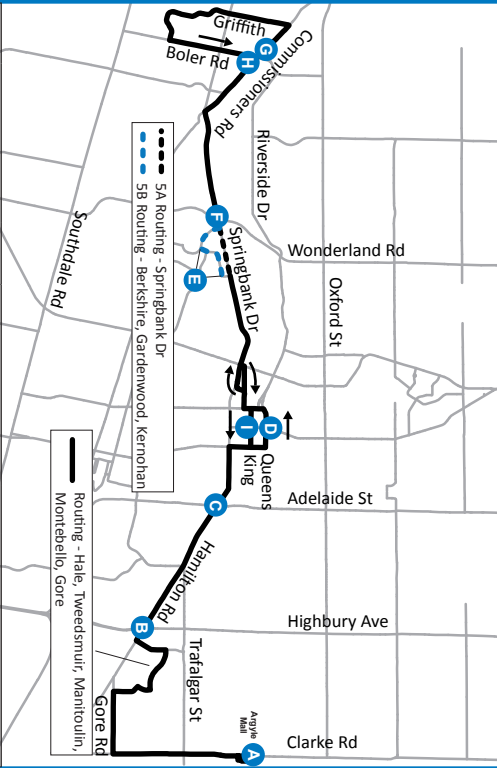

5

BYRON - ARGYLE MALL

519-451-1347
www.londontransit.ca

5